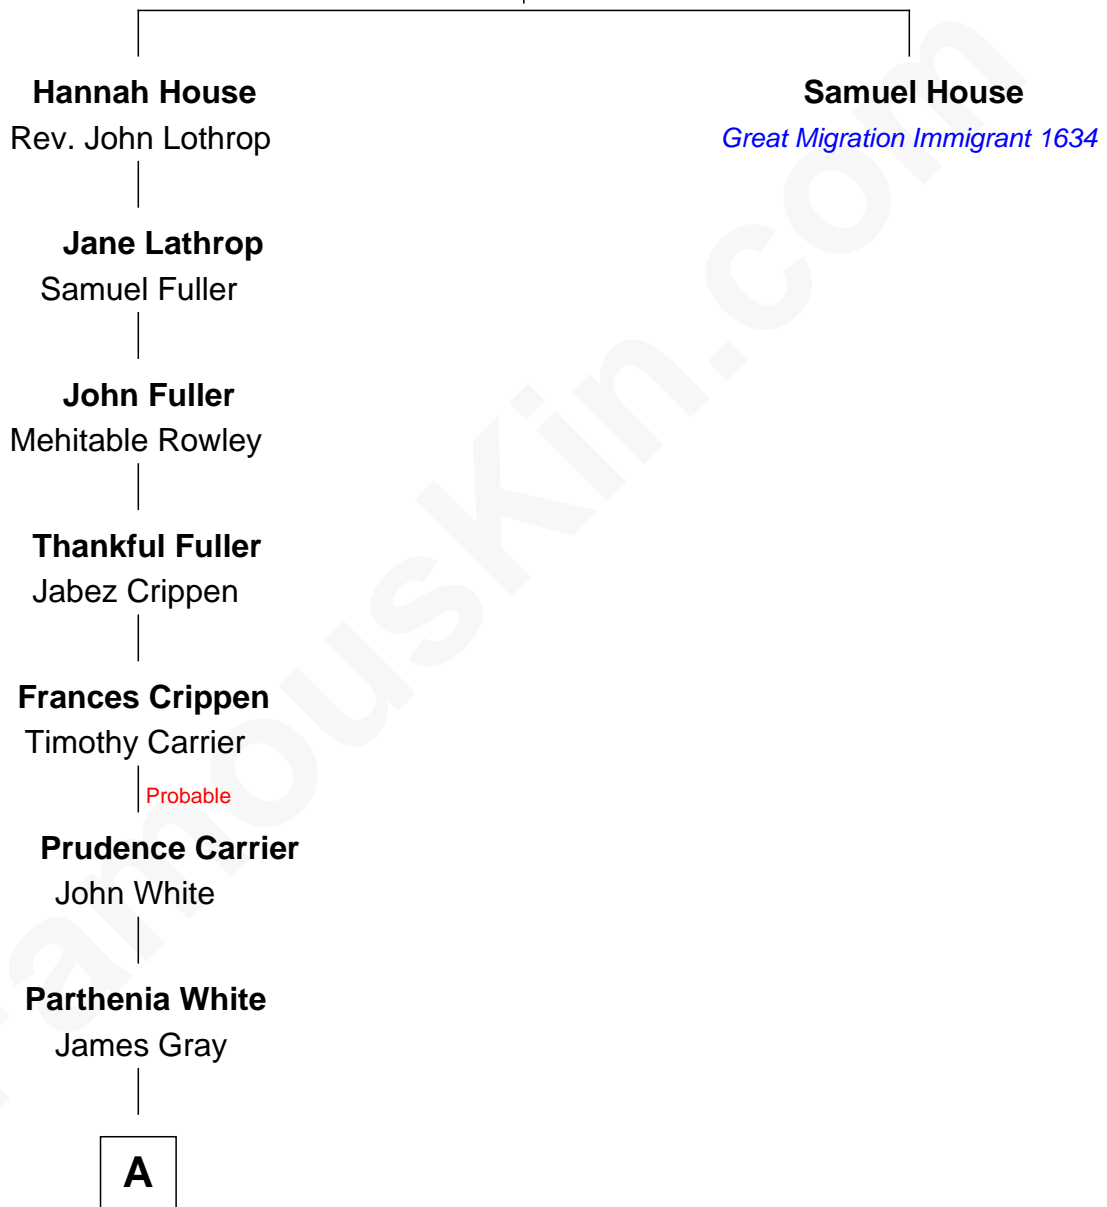

FamousKin.com Relationship Chart of

Shelley Fabares

TV and Movie Actress

10th great-grandniece of

Samuel House

(c1610 - 1661) Great Migration Immigrant 1634

Rev. John House

Alice - - - - -

A

—
Evelina Gray

Isaac St. John Rumsey

—
Isaac Emory Rumsey

Evelyn S. Culver

—
James C. Rumsey

Ettie May Lawton

—
Ethel May Rumsey

Samuel Hamilton Eyler

—
Elsa Rose Eyler

James Alan Fabares

—
Shelley Fabares

TV and Movie Actress