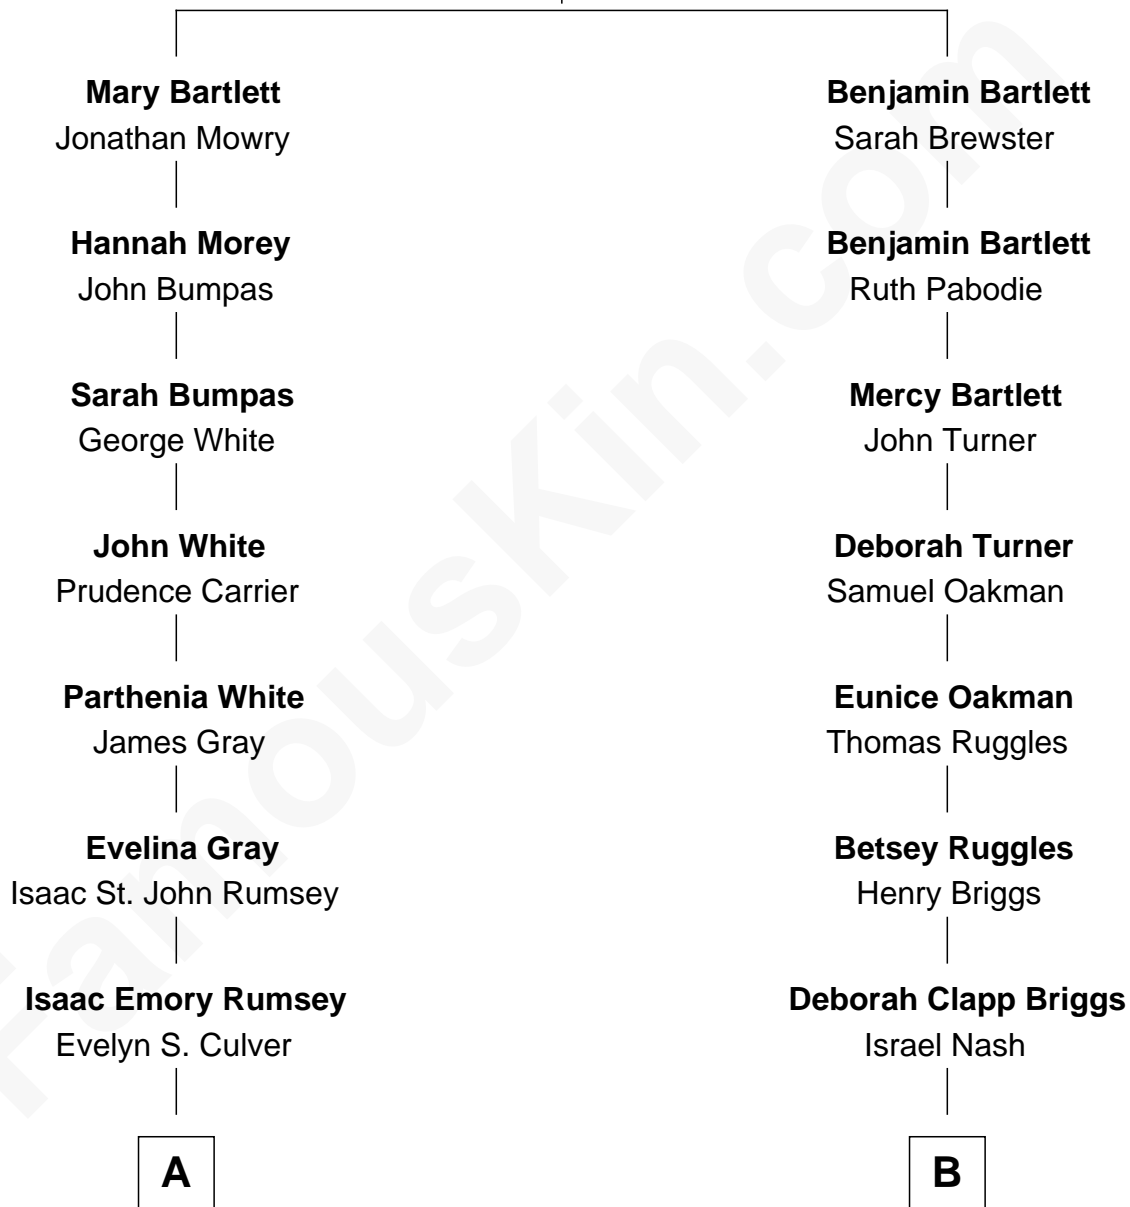

FamousKin.com Relationship Chart of

Shelley Fabares

TV and Movie Actress

8th cousin 2 times removed of

Roger Nash Baldwin

Co-Founder of the ACLU

Robert Bartlett

Mary Warren

A

James C. Rumsey

Ettie May Lawton

Ethel May Rumsey

Samuel Hamilton Eyler

Elsa Rose Eyler

James Alan Fabares

Shelley Fabares