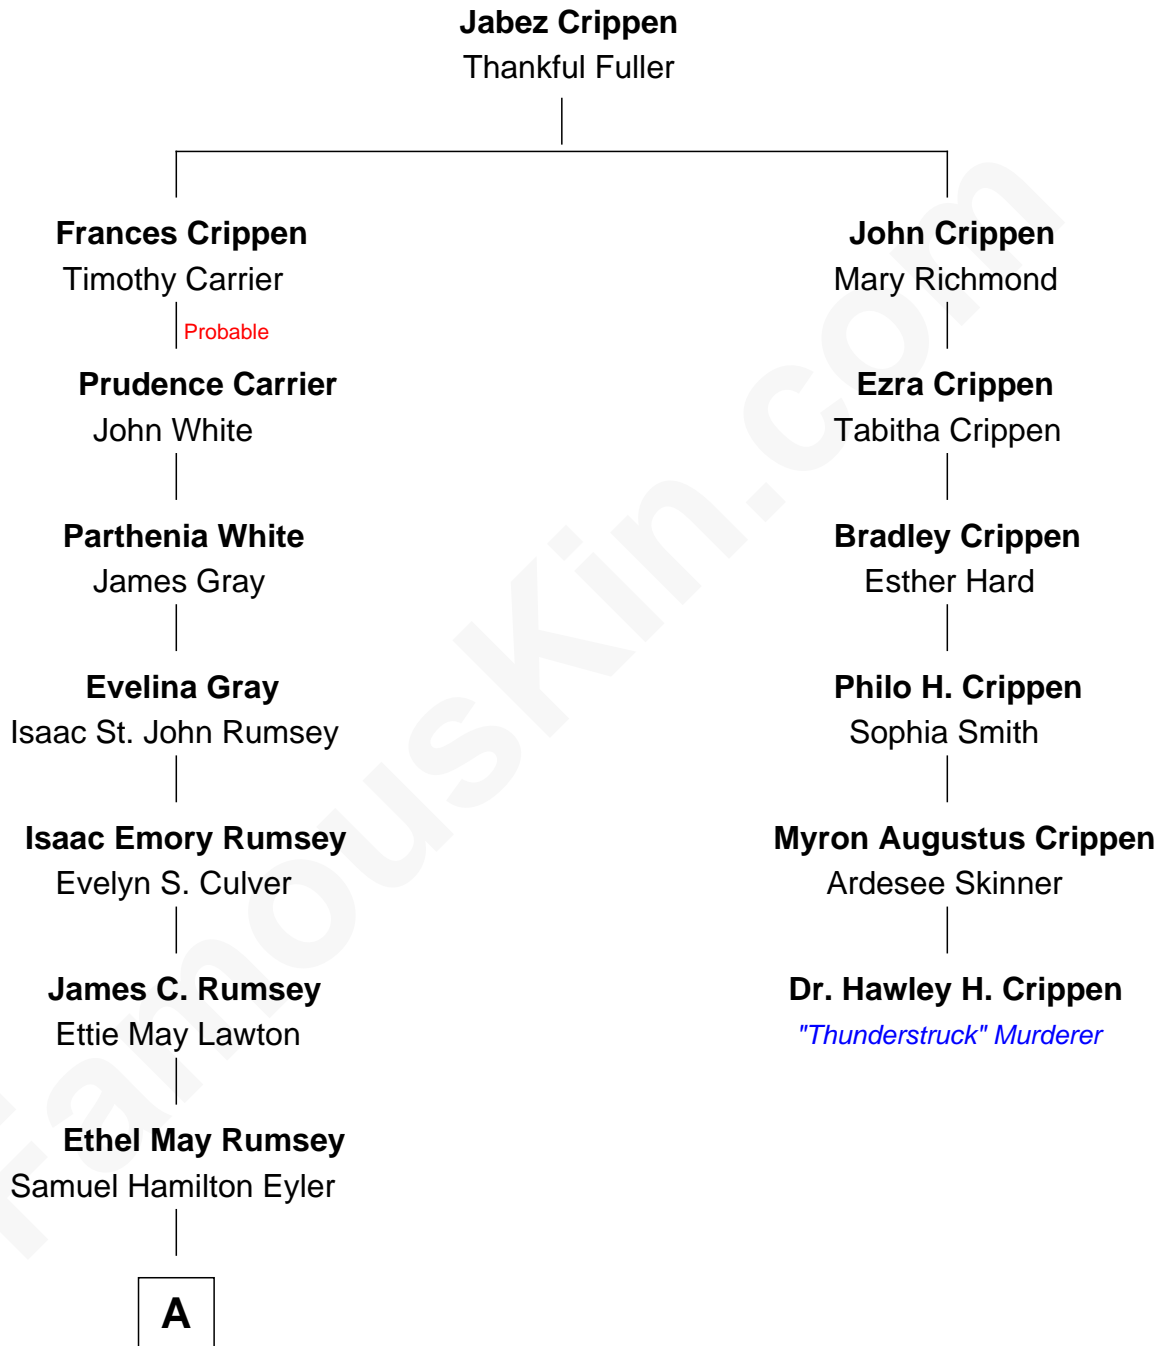

# FamousKin.com Relationship Chart of

**Shelley Fabares**

TV and Movie Actress

5th cousin 3 times removed of

**Dr. Hawley H. Crippen**

Murderer in Erik Larson's "Thunderstruck"

**A**

—  
**Elsa Rose Eyler**  
James Alan Fabares

—  
**Shelley Fabares**  
*TV and Movie Actress*

FamousKin.com