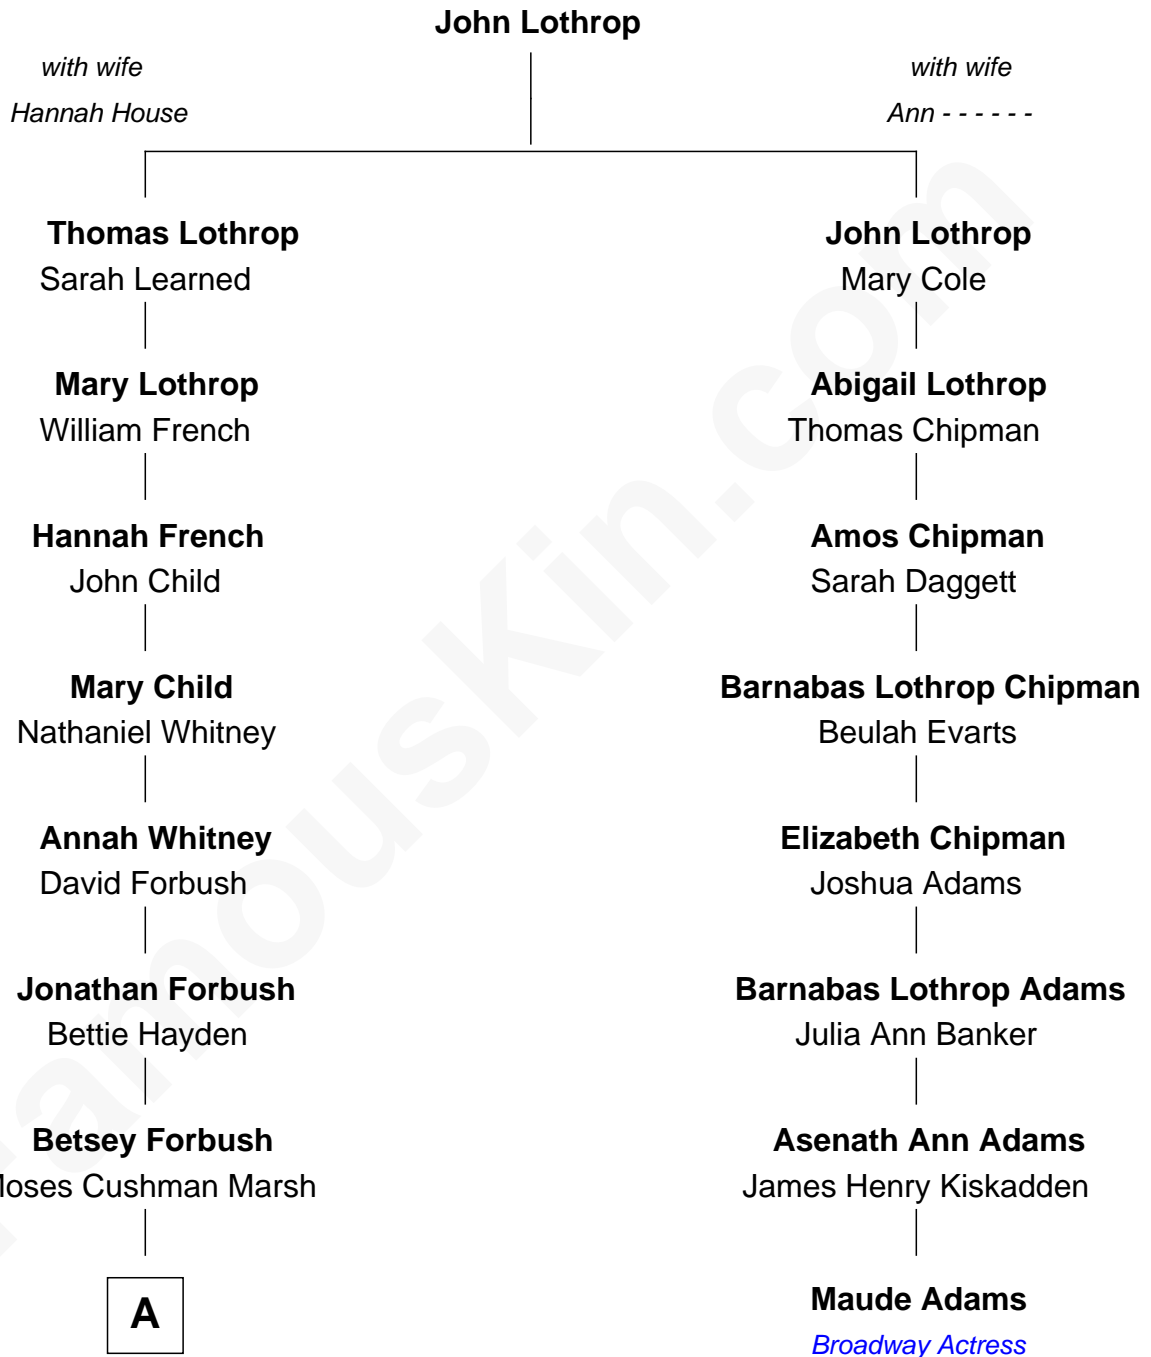

# FamousKin.com Relationship Chart of

**John Forbes Nash, Jr.**

*"A Beautiful Mind" Mathematician*

7th cousin 3 times removed of

**Maude Adams**

*Broadway Actress*

**A**

—  
**Mary Louise Marsh**  
Rev. Jesse Gent Nash

—  
**Alexander Q. Nash**  
Martha A. Smith

—  
**John Forbes Nash**  
Margaret Virginia Martin

—  
**John Forbes Nash, Jr.**  
*[A Beautiful Mind](#)*

FamousKin.com