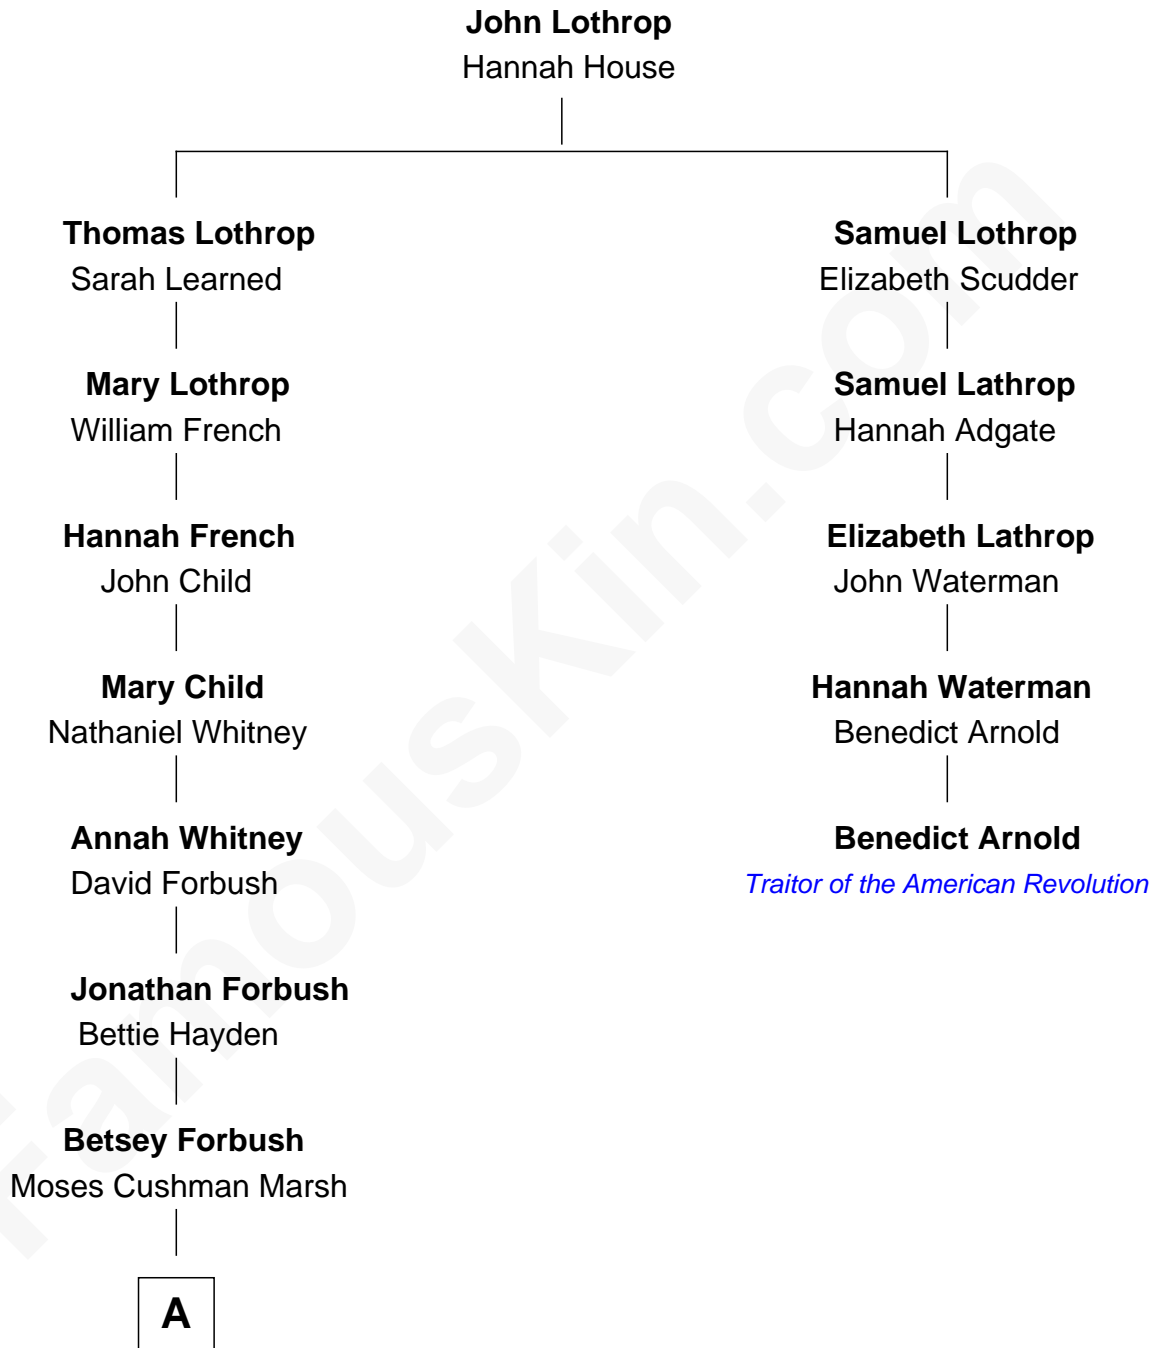

FamousKin.com

Relationship Chart of

John Forbes Nash, Jr.

"A Beautiful Mind" Mathematician

4th cousin 6 times removed of

Benedict Arnold

Traitor of the American Revolution

A

—
Mary Louise Marsh
Rev. Jesse Gent Nash

—
Alexander Q. Nash
Martha A. Smith

—
John Forbes Nash
Margaret Virginia Martin

—
John Forbes Nash, Jr.
[A Beautiful Mind](#)

FamousKin.com