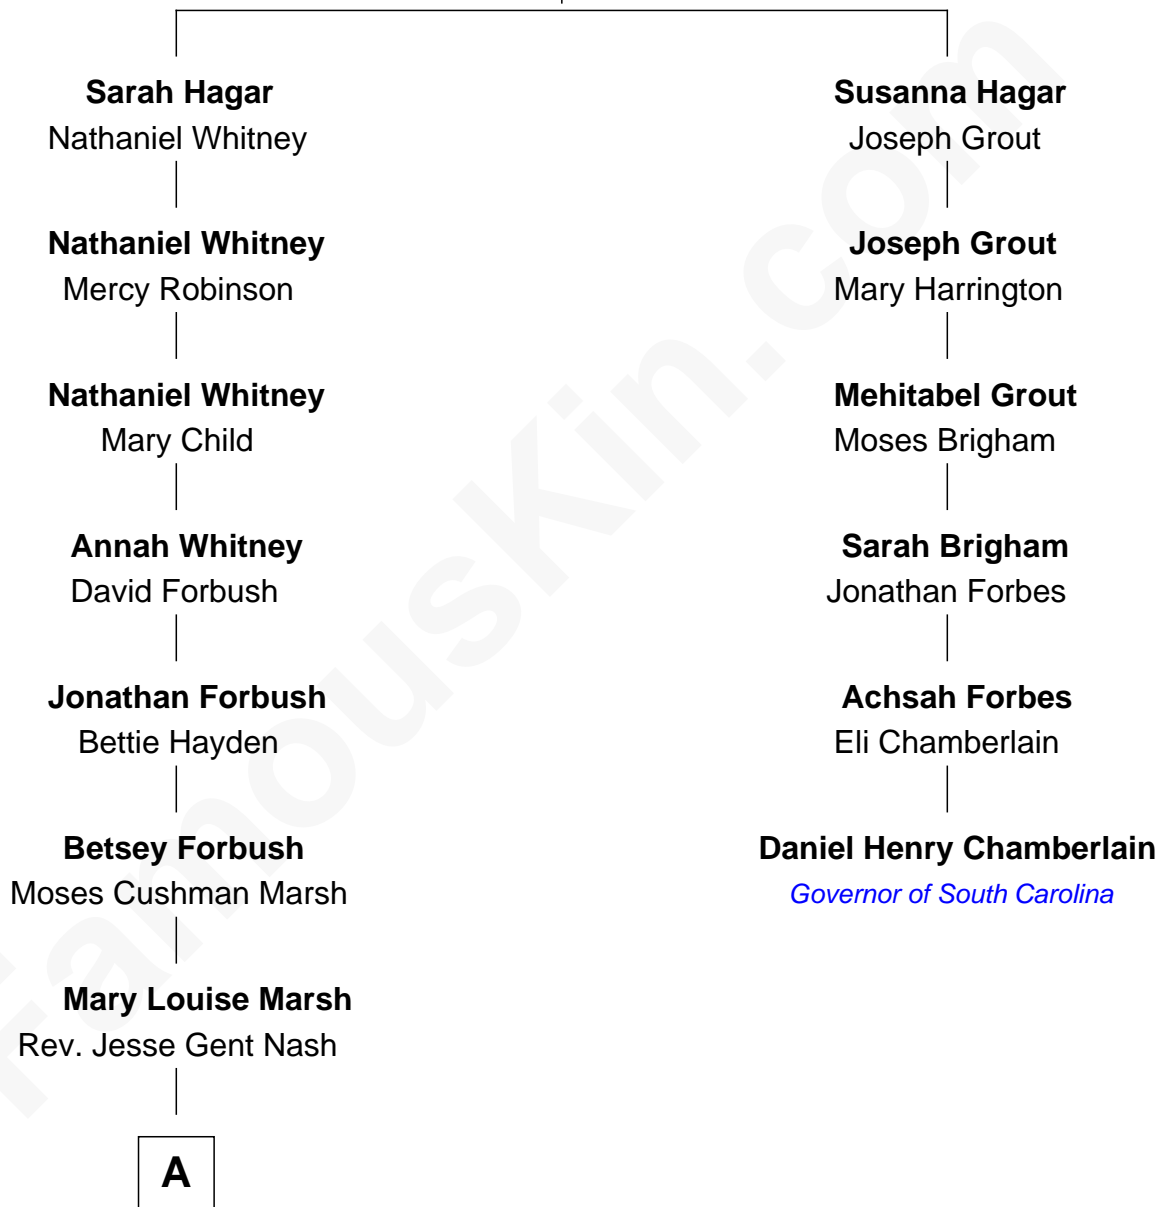

# FamousKin.com Relationship Chart of

**John Forbes Nash, Jr.**

*"A Beautiful Mind" Mathematician*

5th cousin 4 times removed of

**Daniel Henry Chamberlain**

*76th Governor of South Carolina*

**William Hagar**

Mary Bemis

**A**

—  
**Alexander Q. Nash**

Martha A. Smith

—  
**John Forbes Nash**  
Margaret Virginia Martin

—  
**John Forbes Nash, Jr.**

*[A Beautiful Mind](#)*