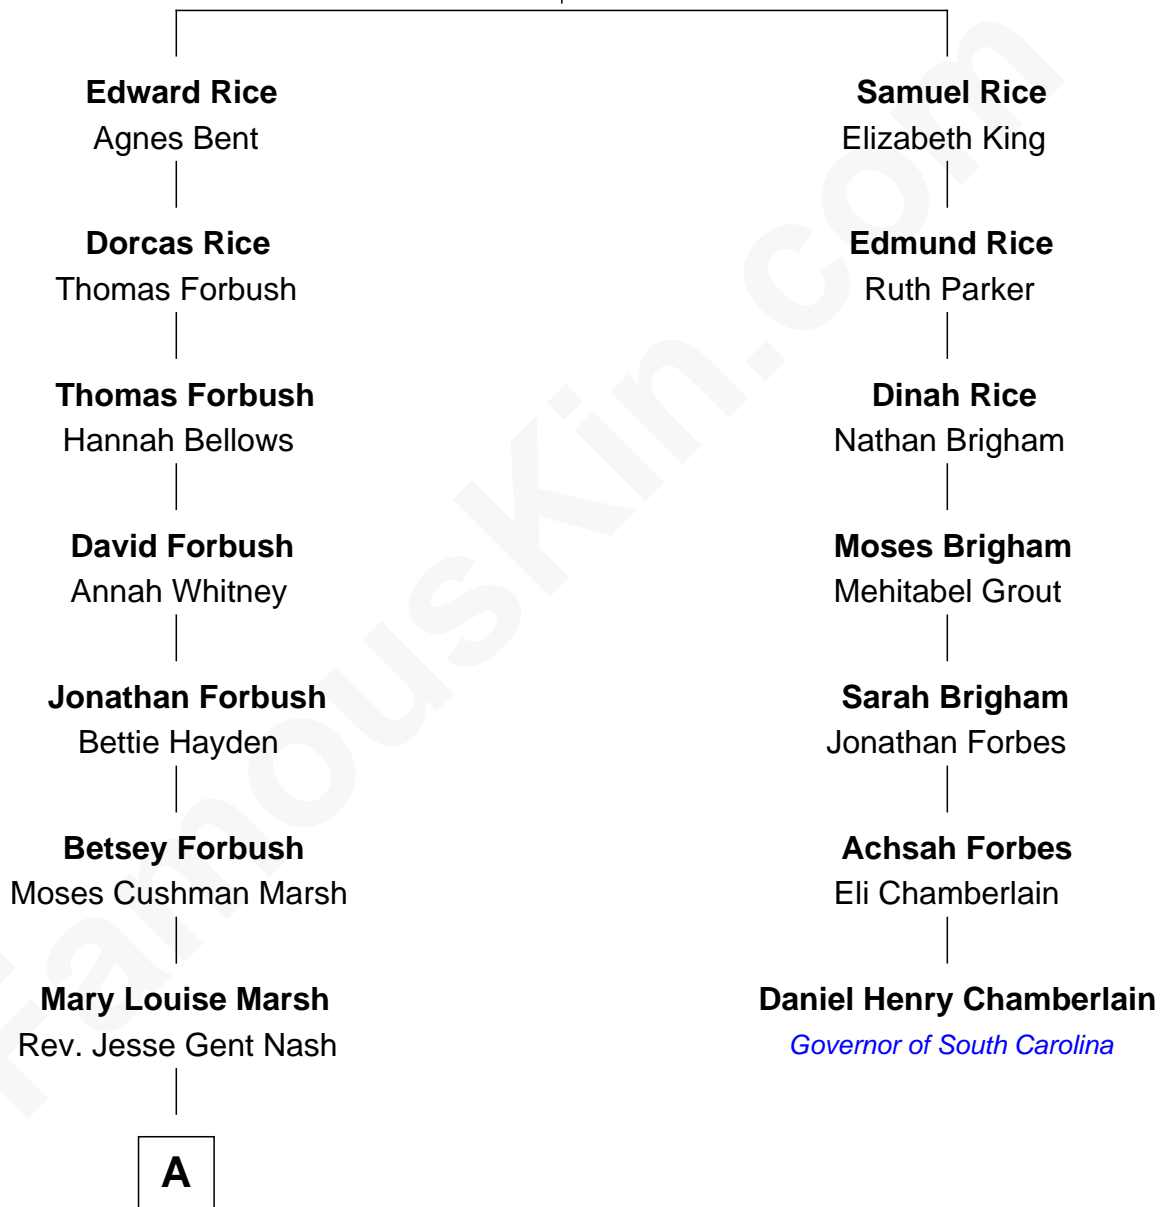

FamousKin.com Relationship Chart of

John Forbes Nash, Jr.

"A Beautiful Mind" Mathematician

6th cousin 3 times removed of

Daniel Henry Chamberlain

76th Governor of South Carolina

Edmund Rice
Thomasine Frost

A

—
Alexander Q. Nash

Martha A. Smith

—
John Forbes Nash
Margaret Virginia Martin

—
John Forbes Nash, Jr.

[A Beautiful Mind](#)