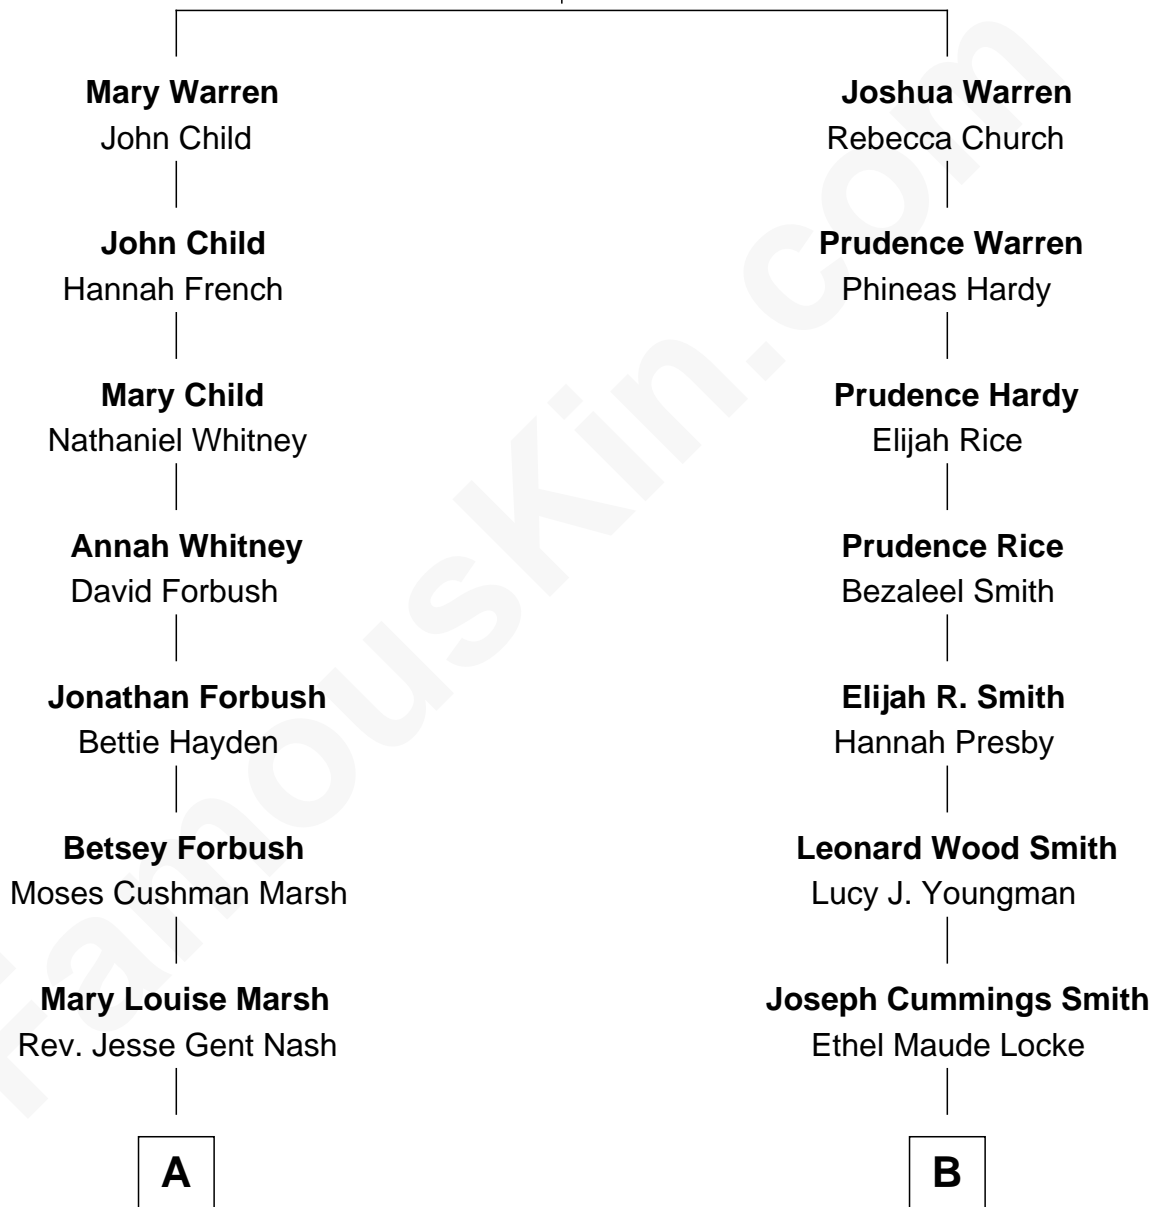

# FamousKin.com Relationship Chart of

**John Forbes Nash, Jr.**

*"A Beautiful Mind" Mathematician*

9th cousin of

**Ben Jealous**

*President and CEO of NAACP*

**Daniel Warren**

Mary Barron

**A**

**Alexander Q. Nash**

Martha A. Smith

**John Forbes Nash**

Margaret Virginia Martin

**John Forbes Nash, Jr.**

*A Beautiful Mind*

**B**

**Annette Smith**

Dr. Sargent Jealous

**Frederick Smith Jealous**

Ann Frederica Todd

**Ben Jealous**

*President and CEO of NAACP*

FamousKin.com