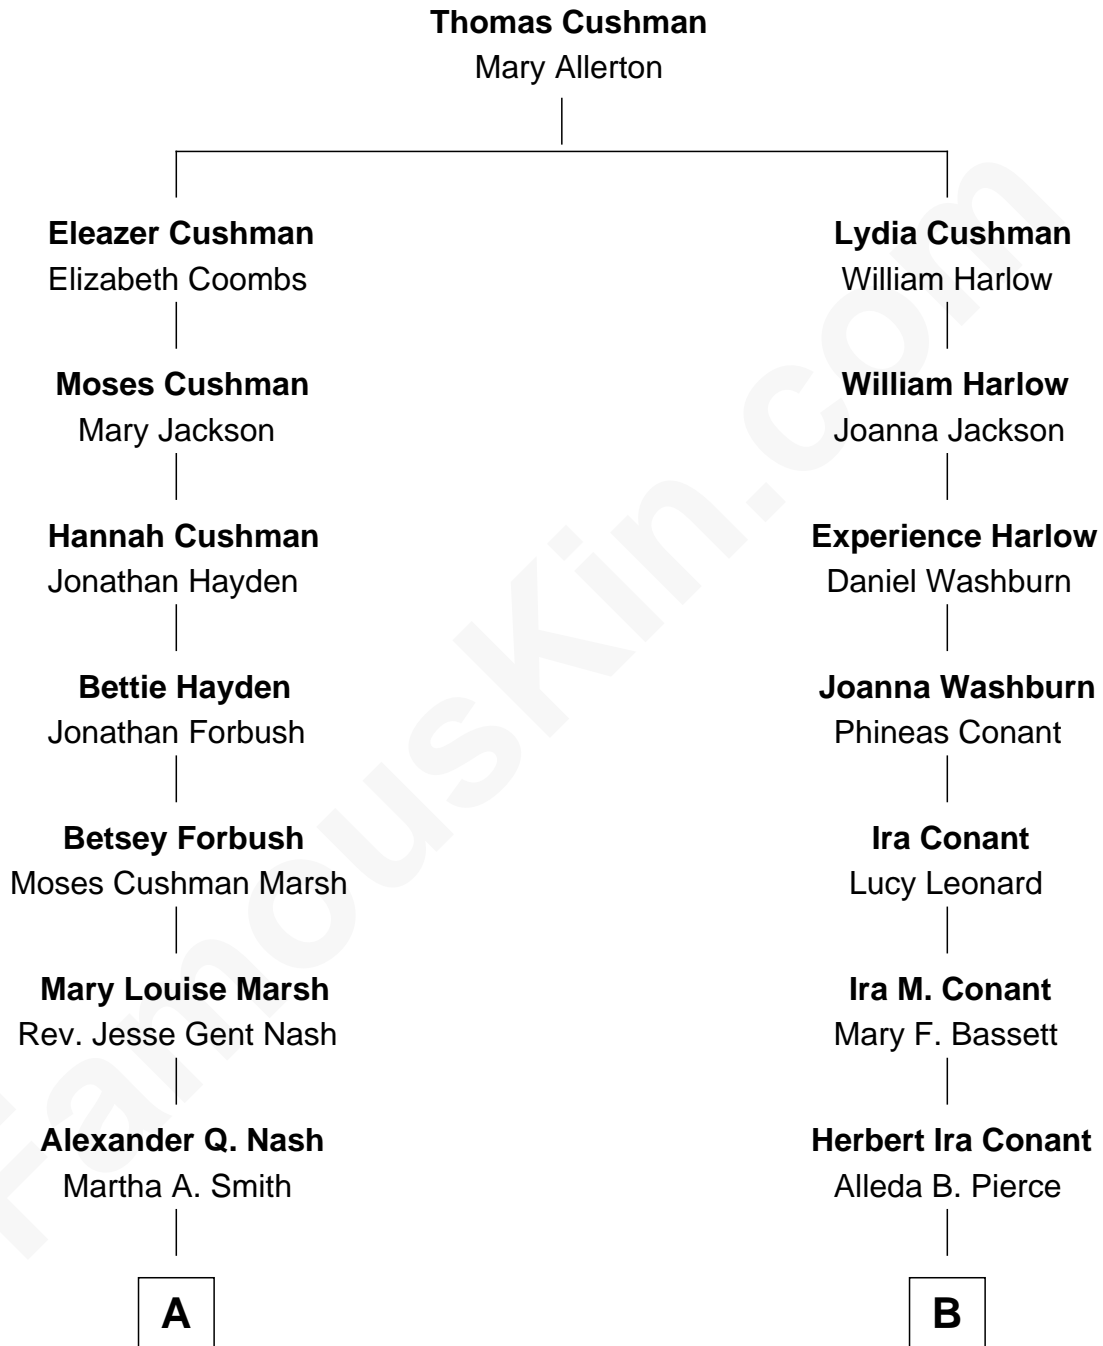

## Relationship Chart of

### John Forbes Nash, Jr.

"A Beautiful Mind" Mathematician

8th cousin 2 times removed of

**Nat Faxon**

Actor, Comedian, Director and Screenwriter

**A**

**John Forbes Nash**  
Margaret Virginia Martin

**John Forbes Nash, Jr.**  
*A Beautiful Mind*