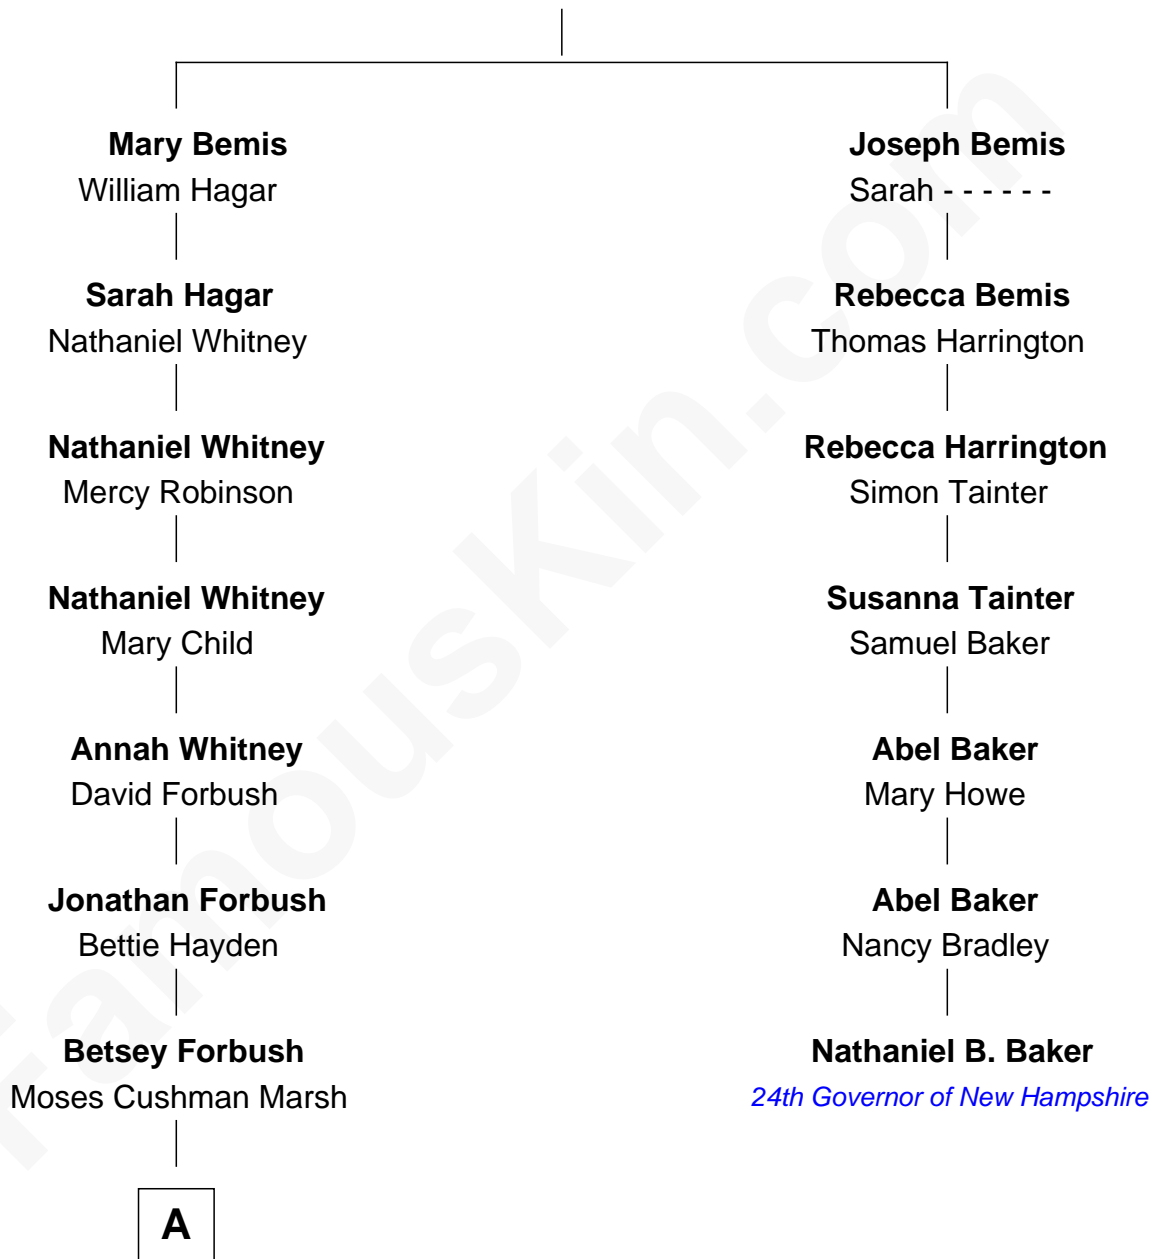

FamousKin.com Relationship Chart of

John Forbes Nash, Jr.

"A Beautiful Mind" Mathematician

6th cousin 4 times removed of

Nathaniel B. Baker

24th Governor of New Hampshire

John Bemis

A

—
Mary Louise Marsh
Rev. Jesse Gent Nash

—
Alexander Q. Nash
Martha A. Smith

—
John Forbes Nash
Margaret Virginia Martin

—
John Forbes Nash, Jr.
[A Beautiful Mind](#)

FamousKin.com