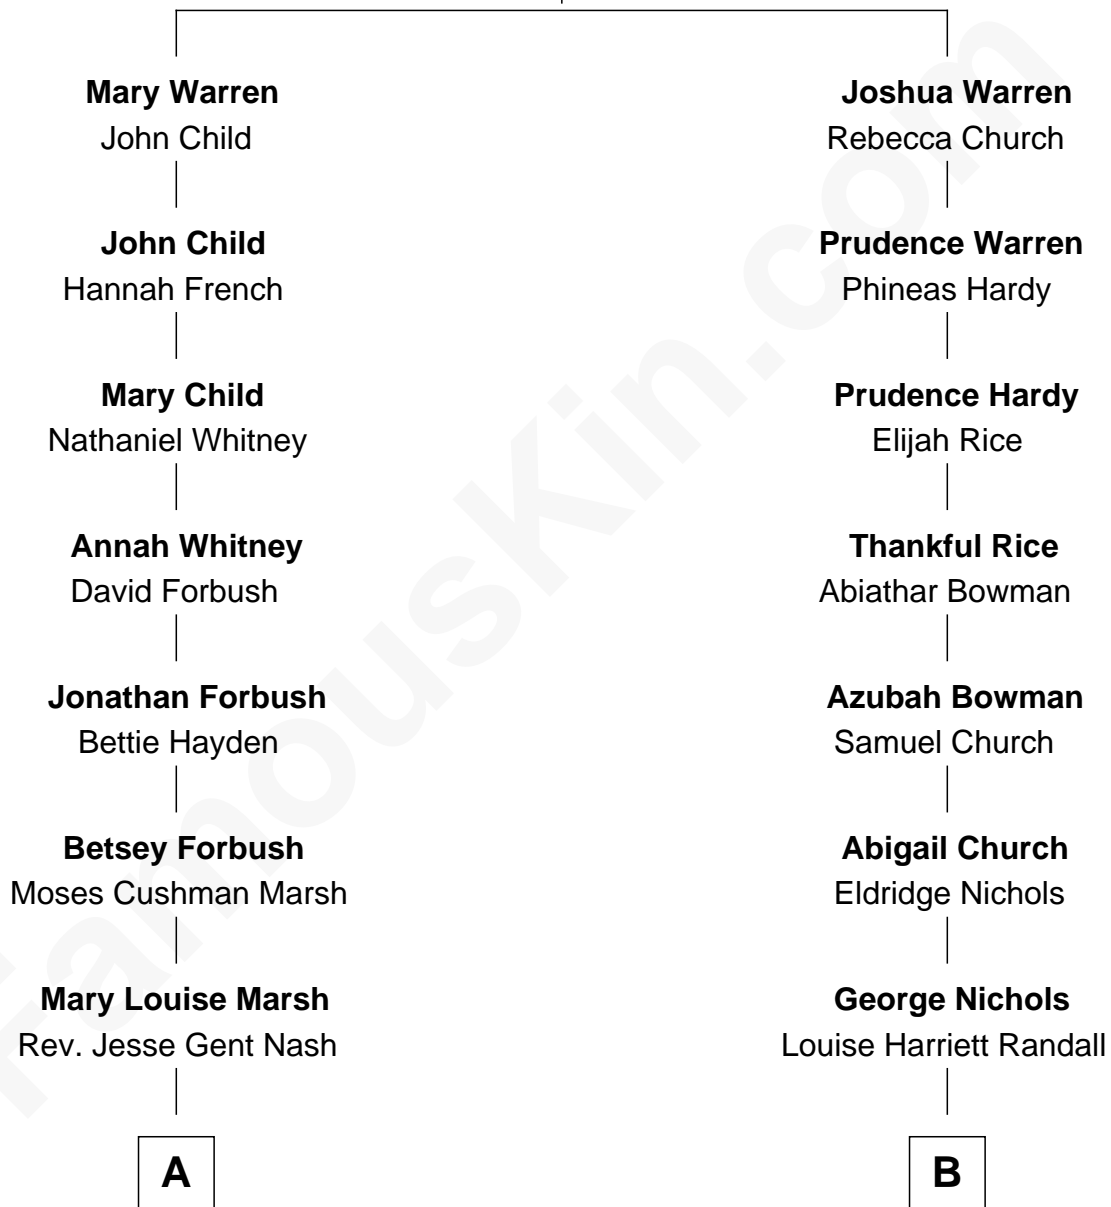

FamousKin.com Relationship Chart of

John Forbes Nash, Jr.

"A Beautiful Mind" Mathematician

9th cousin 3 times removed of

Taylor Lautner

TV and Movie Actor

Daniel Warren

Mary Barron

A

Alexander Q. Nash

Martha A. Smith

John Forbes Nash

Margaret Virginia Martin

John Forbes Nash, Jr.

A Beautiful Mind

B