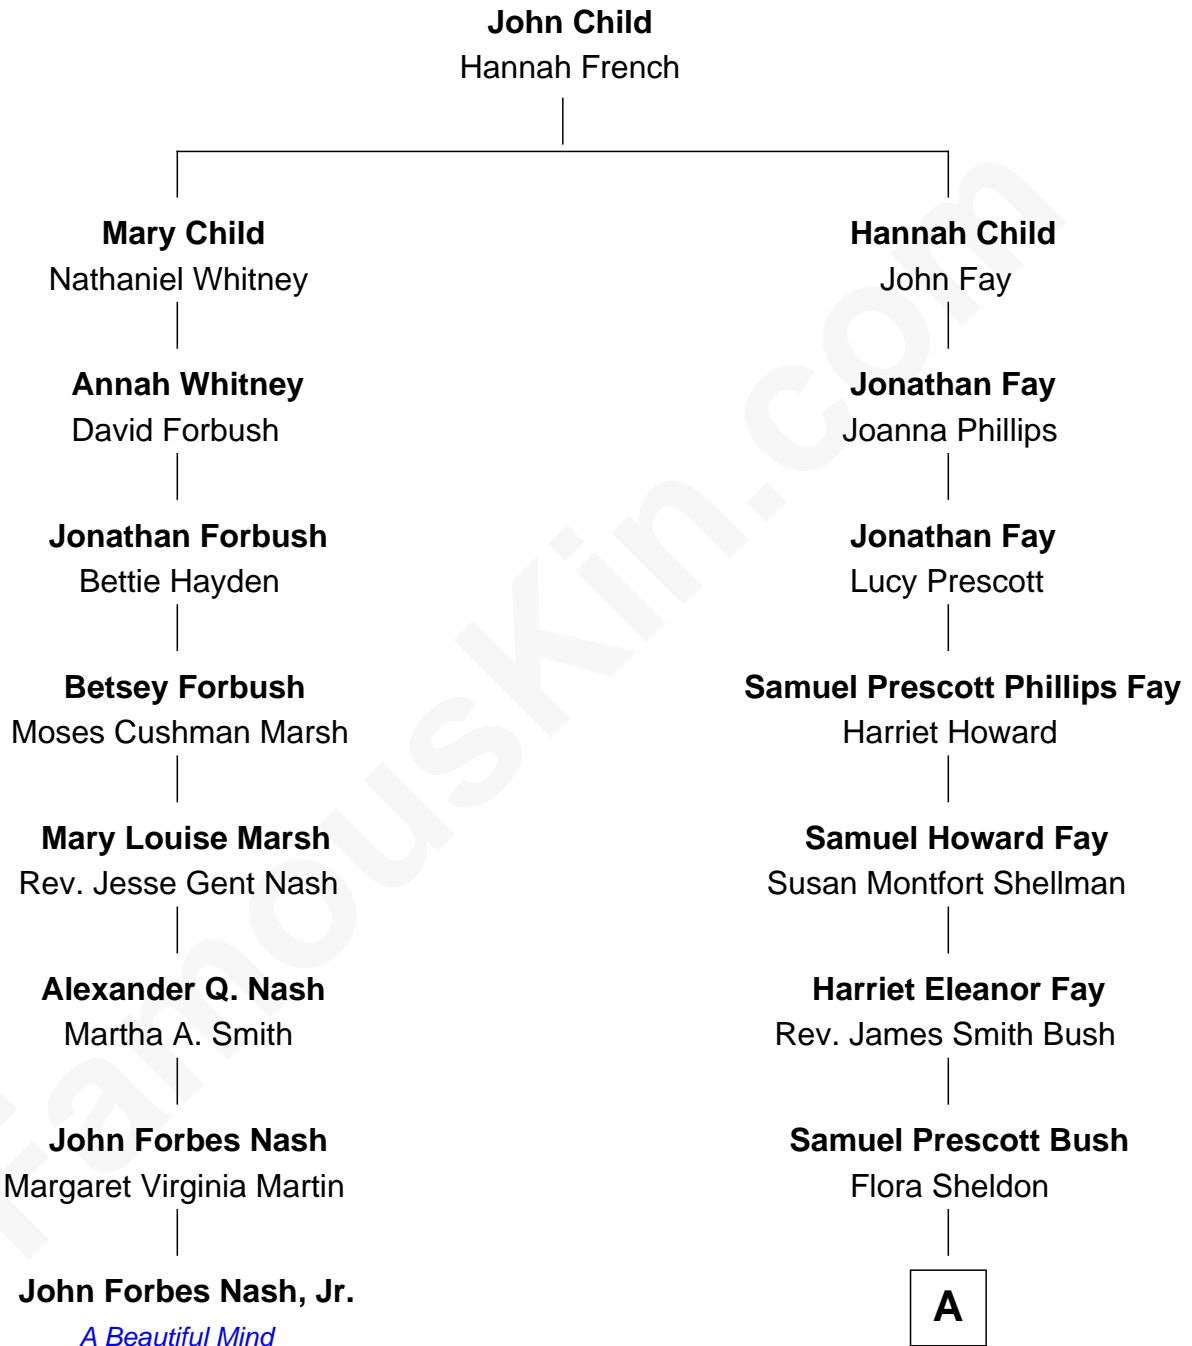

FamousKin.com Relationship Chart of

John Forbes Nash, Jr.

"A Beautiful Mind" Mathematician

7th cousin 1 time removed of

George H. W. Bush

41st U.S. President

A

Prescott Sheldon Bush

Dorothy Wear Walker

George H. W. Bush

41st U.S. President

FamousKin.com