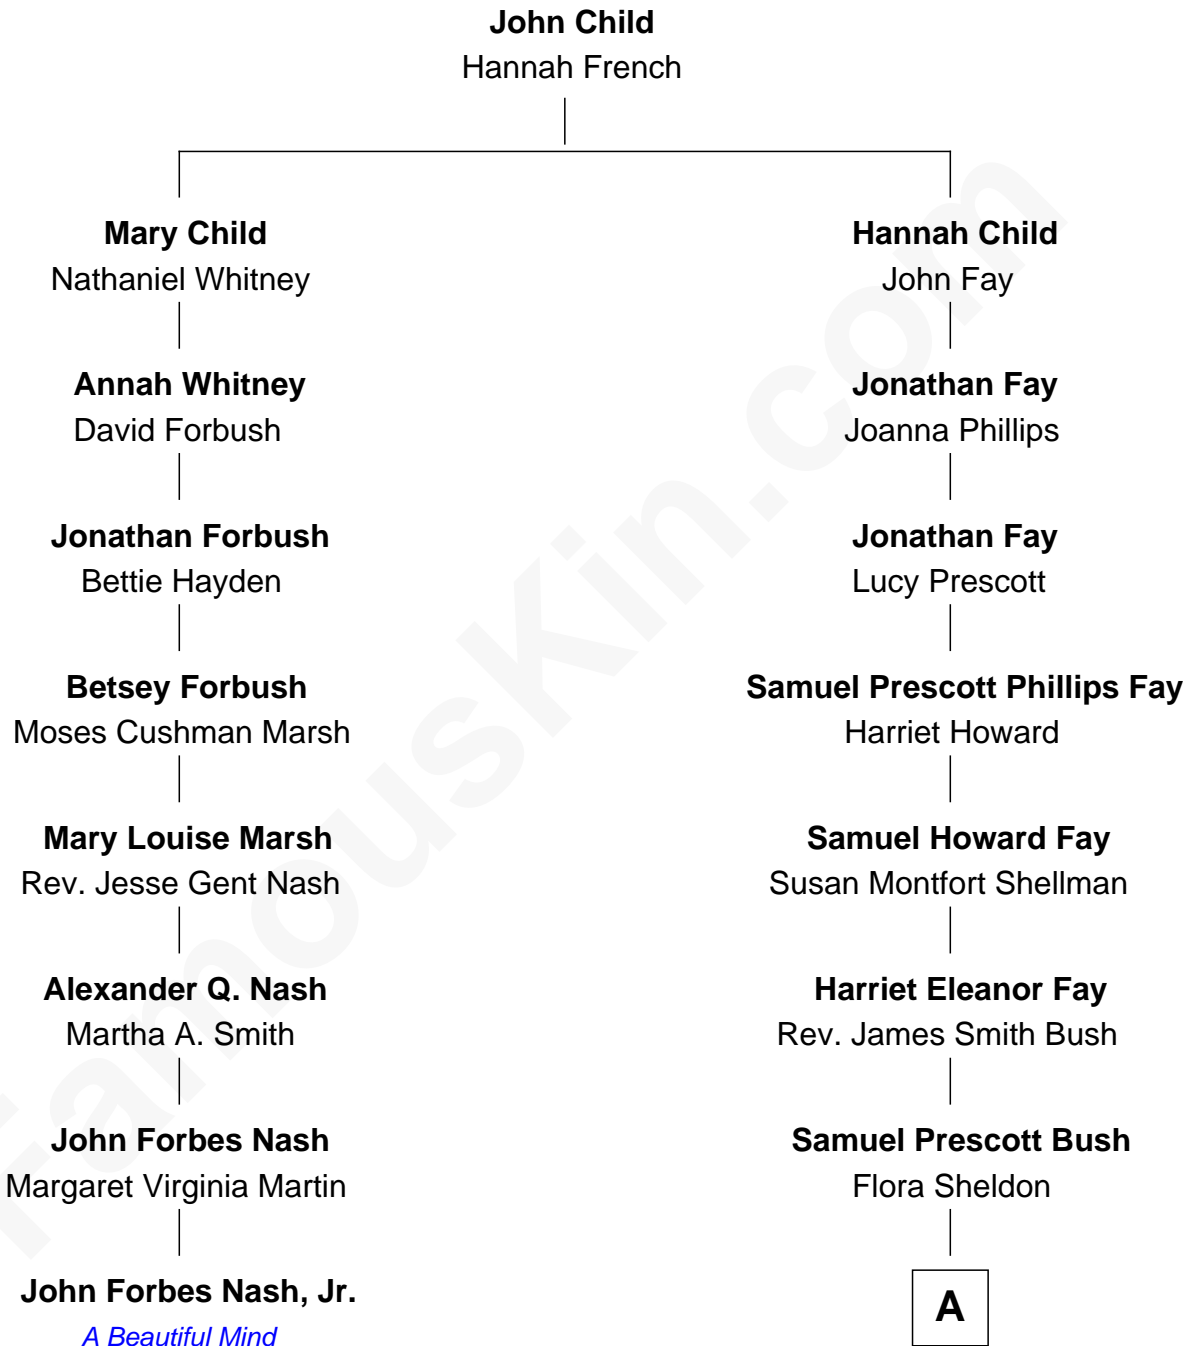

FamousKin.com

Relationship Chart of

John Forbes Nash, Jr.

"A Beautiful Mind" Mathematician

7th cousin 2 times removed of

George W. Bush

43rd U.S. President

A

Prescott Sheldon Bush

Dorothy Wear Walker

George Herbert Walker Bush

Barbara Pierce

George W. Bush

43rd U.S. President