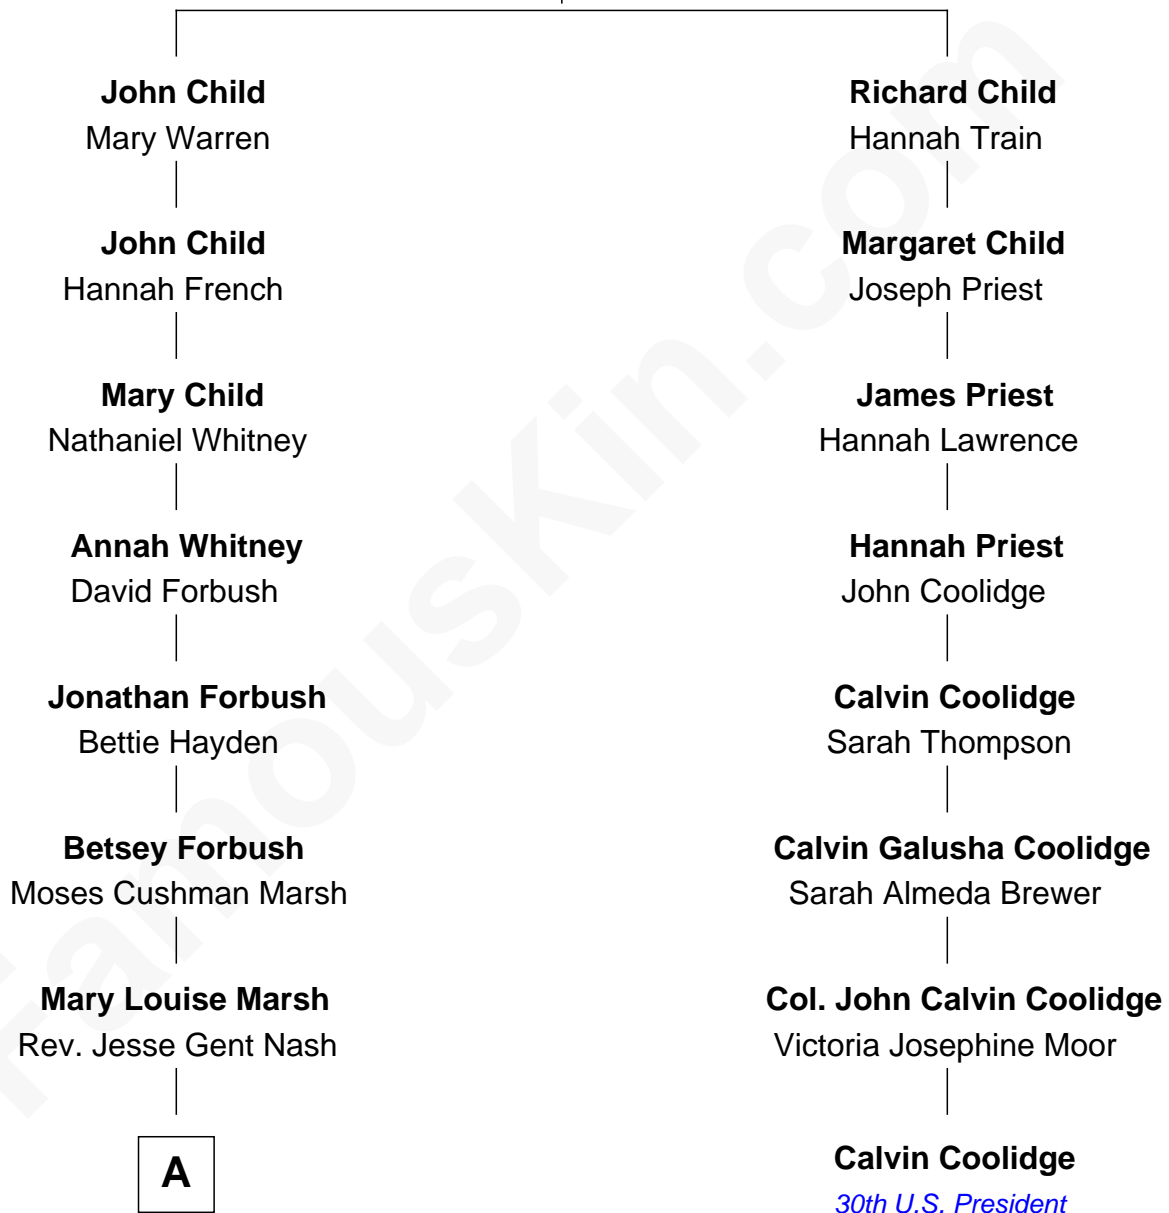

# FamousKin.com Relationship Chart of

**John Forbes Nash, Jr.**

*"A Beautiful Mind" Mathematician*

7th cousin 2 times removed of

**Calvin Coolidge**

*30th U.S. President*

**Joshua Child**

Mary Sadler

**A**

—  
**Alexander Q. Nash**

Martha A. Smith

—  
**John Forbes Nash**  
Margaret Virginia Martin

—  
**John Forbes Nash, Jr.**

*[A Beautiful Mind](#)*

FamousKin.com