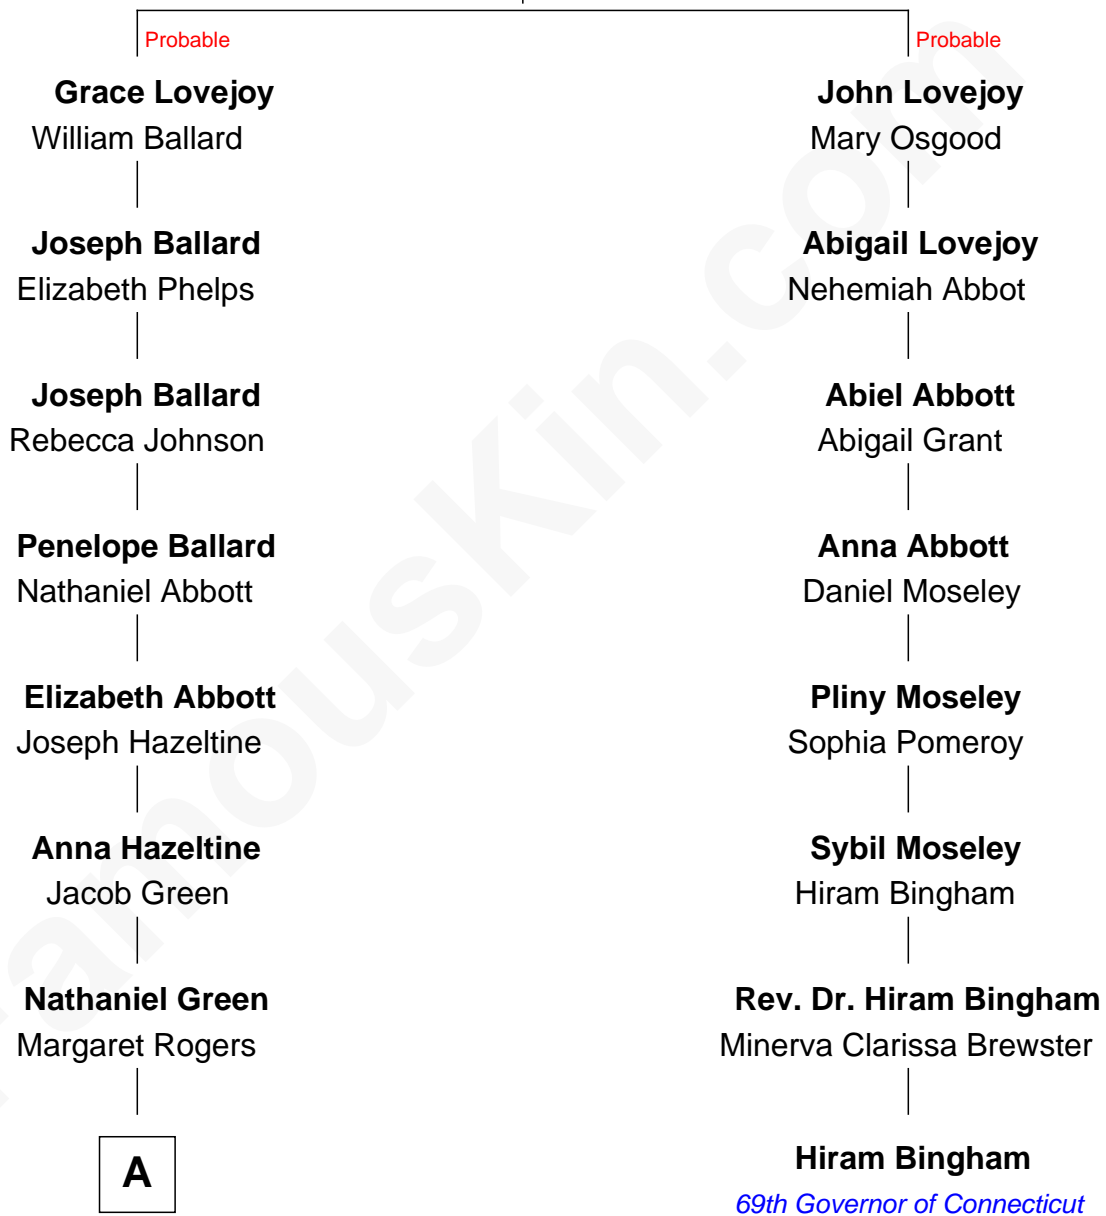

FamousKin.com Relationship Chart of

John R. Rogers

3rd Governor of Washington

7th cousin 1 time removed of

Hiram Bingham

69th Governor of Connecticut

William Lovejoy

A

—
Margaret Ann Green

John Rogers

—
John R. Rogers

3rd Governor of Washington

FamousKin.com