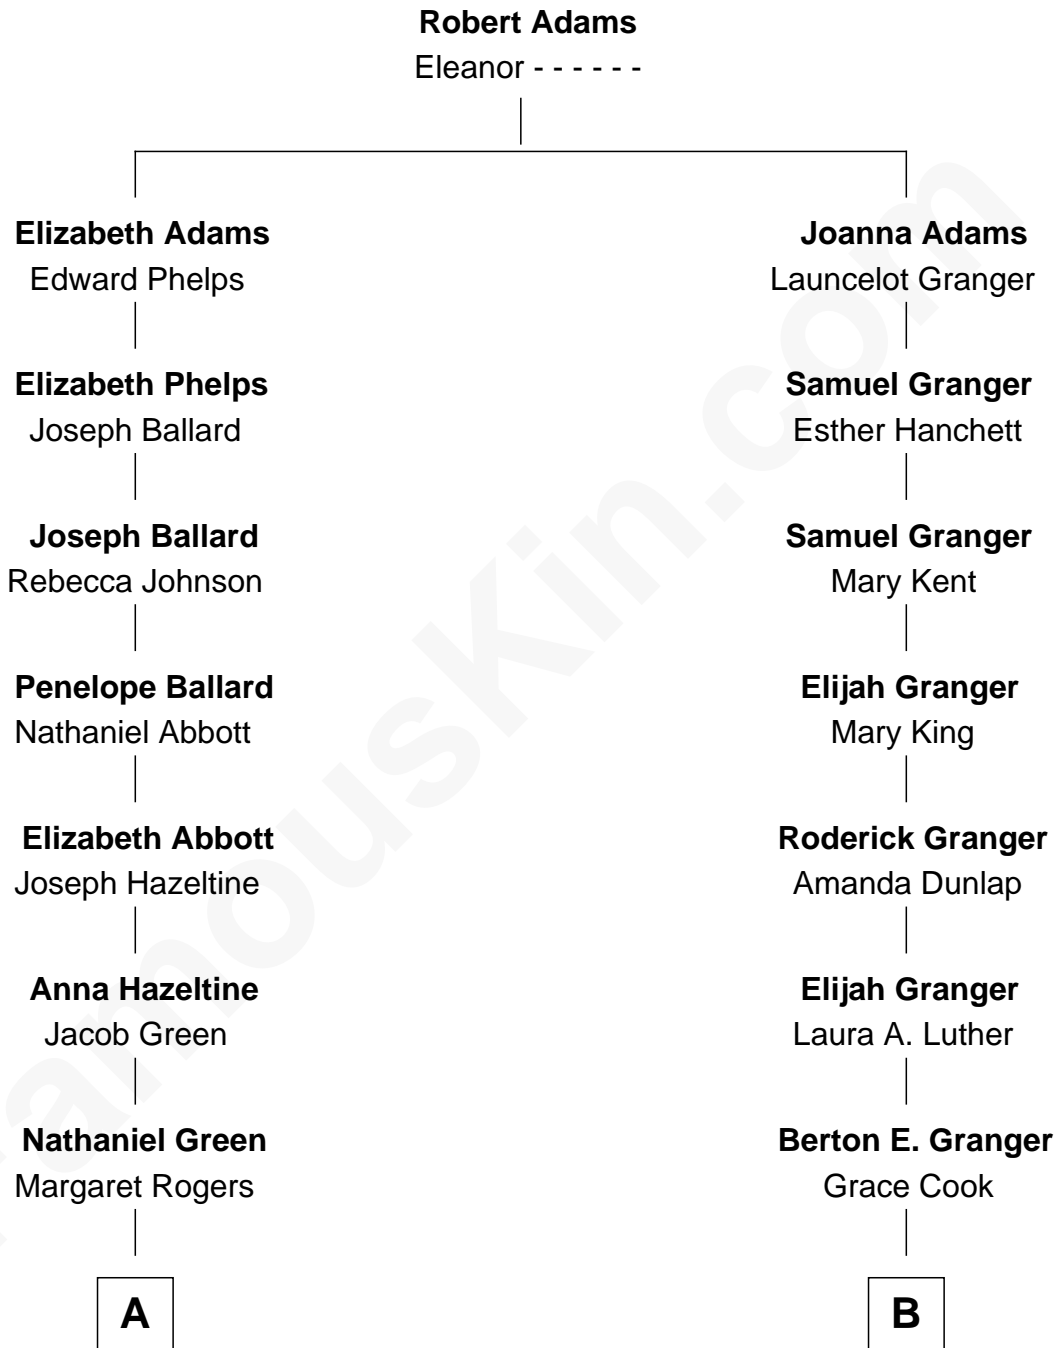

FamousKin.com Relationship Chart of

John R. Rogers

3rd Governor of Washington

8th cousin of

Duane Eddy

Rock & Roll Hall of Fame Guitarist

A

Margaret Ann Green

John Rogers

John R. Rogers

3rd Governor of Washington

B

Alberta Evelyn Granger

Lloyd Delmas Eddy

Duane Eddy

Hall of Fame Guitarist