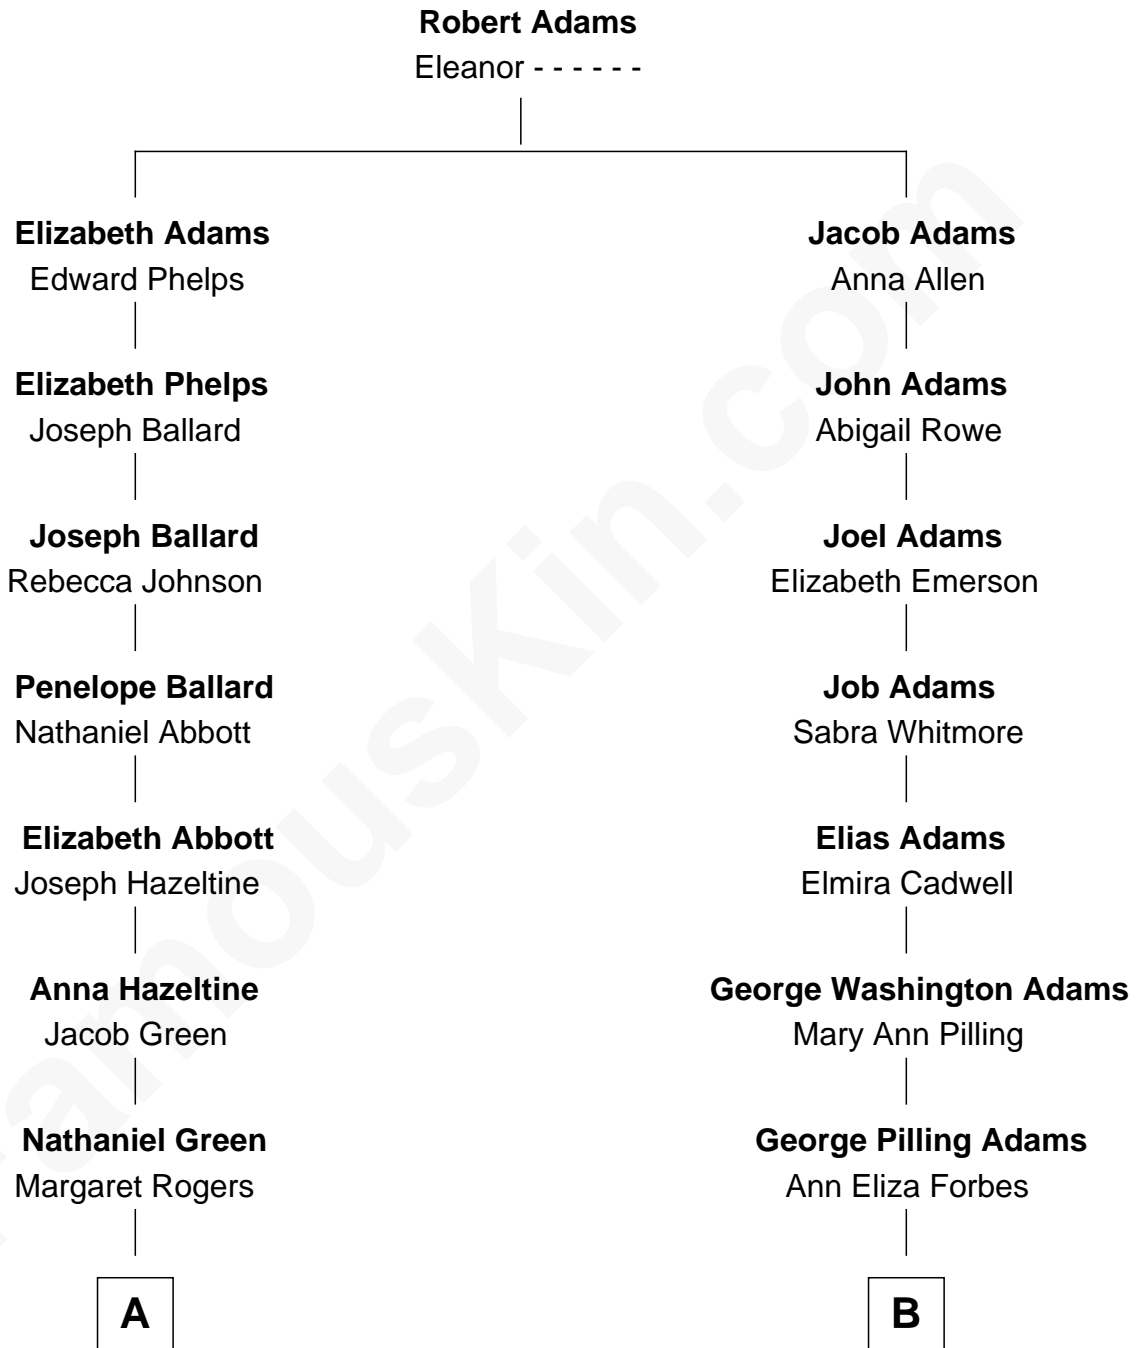

# FamousKin.com Relationship Chart of

**John R. Rogers**

*3rd Governor of Washington*

8th cousin 2 times removed of

**Steve Young**

*NFL Hall of Fame Quarterback*

**A**

**Margaret Ann Green**

John Rogers

**John R. Rogers**

*3rd Governor of Washington*

**B**

**George Henry Adams**

Mary Ann Green

**Mary Ann Adams**

Arnold Gorin Steed

**Sherry Ann Steed**

LeGrande L. Young

**Steve Young**

*NFL Hall of Fame Quarterback*