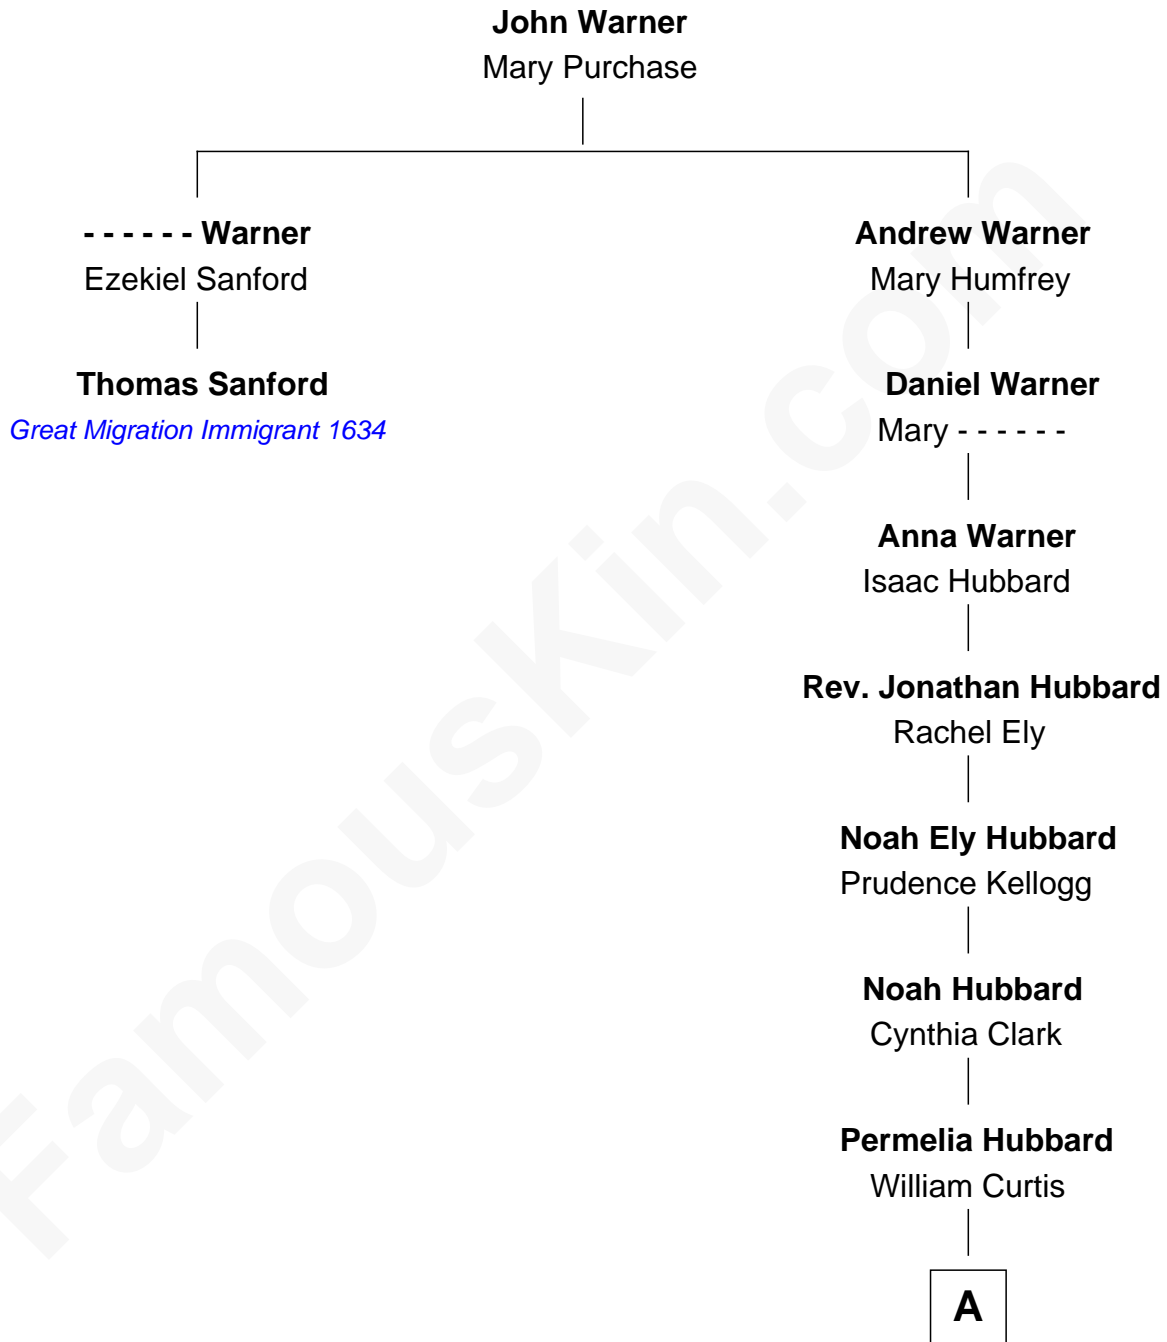

FamousKin.com

Relationship Chart of

Thomas Sanford

(c1608 - 1681) *Great Migration Immigrant 1634*

1st cousin 7 times removed of

Charles Curtis

31st U.S. Vice-President

A

Orren Arms Curtis

Helen Pappan

Charles Curtis

31st U.S. Vice-President

FamousKin.com