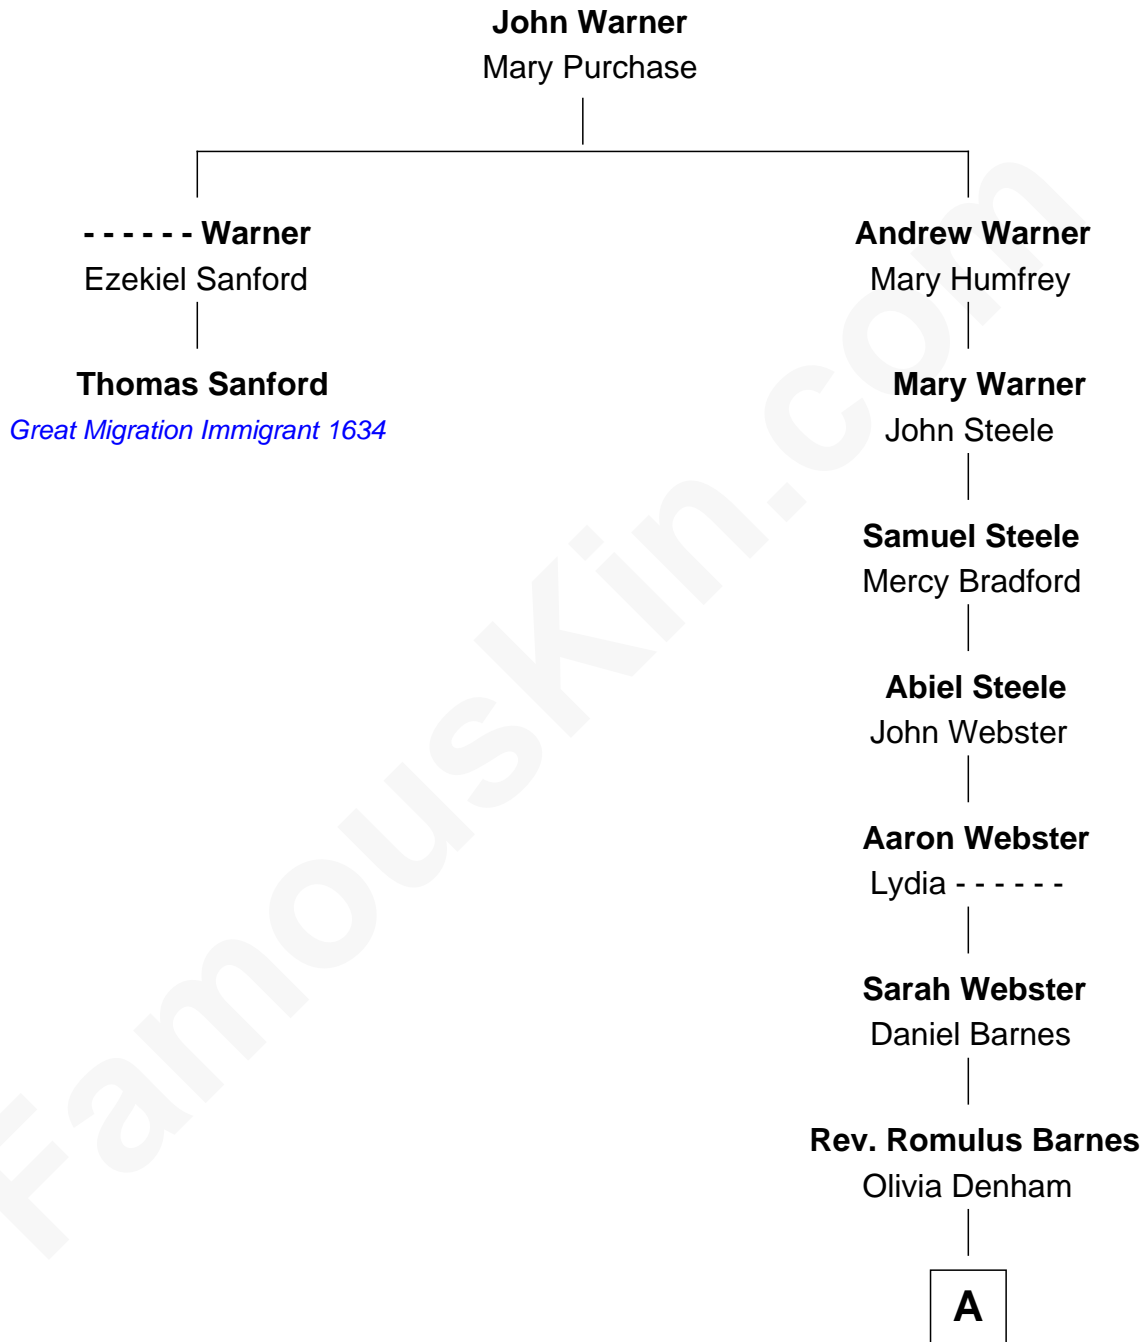

FamousKin.com

Relationship Chart of

Thomas Sanford

(c1608 - 1681) *Great Migration Immigrant 1634*

1st cousin 7 times removed of

William Robbins Barnes

Co-Founder of Barnes & Noble

A

Charles Montgomery Barnes

Ellen Moore

William Robbins Barnes

Co-Founder of Barnes & Noble

FamousKin.com