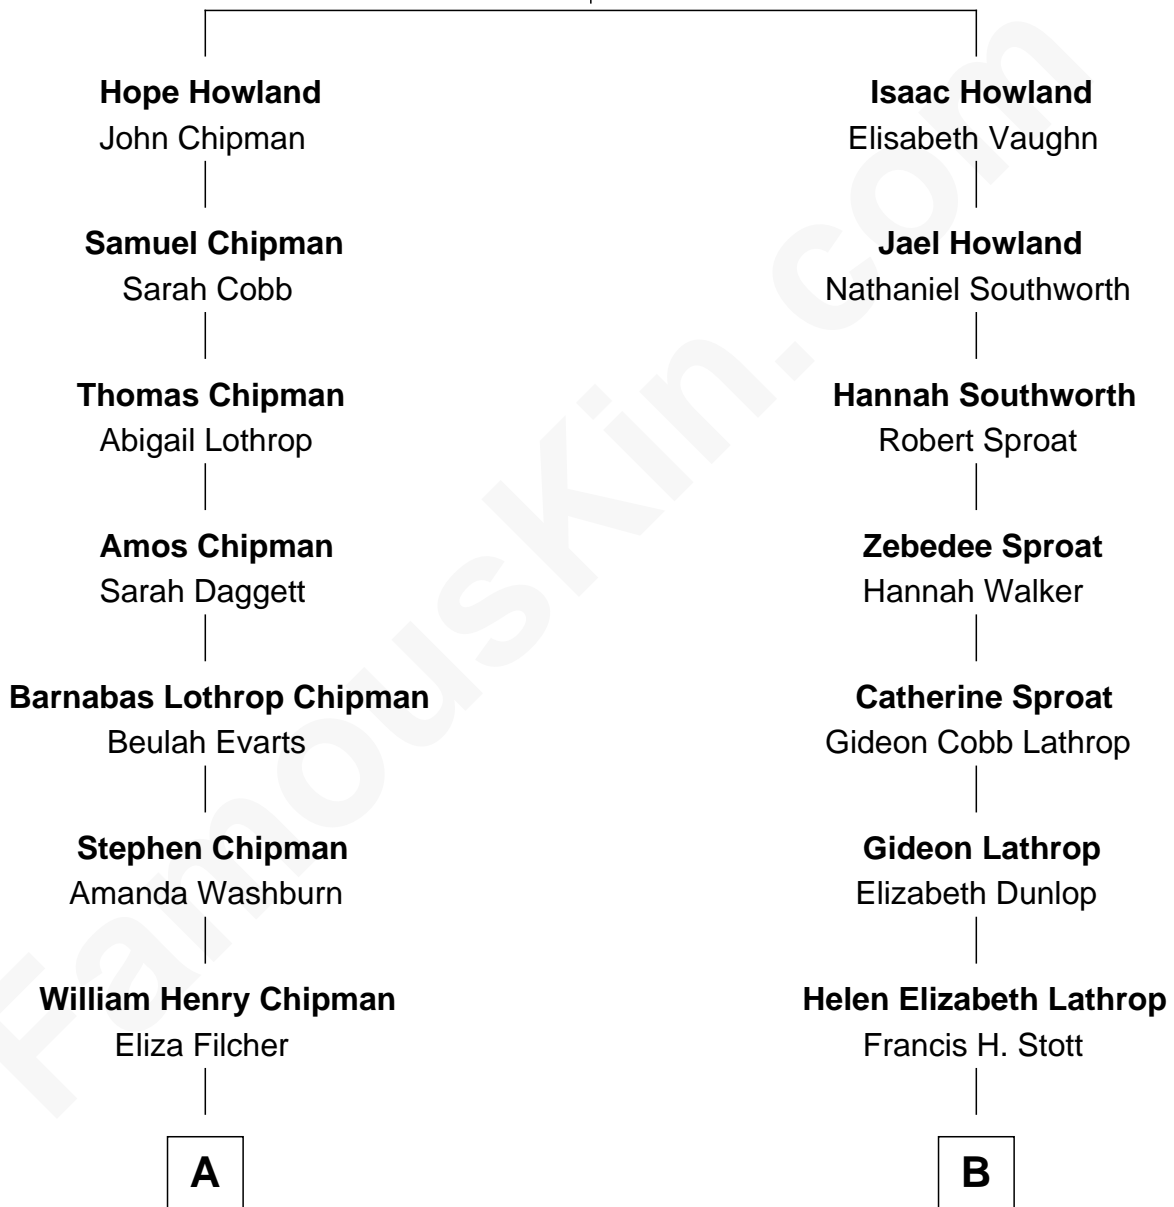

FamousKin.com

Relationship Chart of

Gary Herbert

17th Governor of Utah

9th cousin 1 time removed of

Ann B. Davis

TV Actress

John Howland

Elizabeth Tilley

FamousKin.com