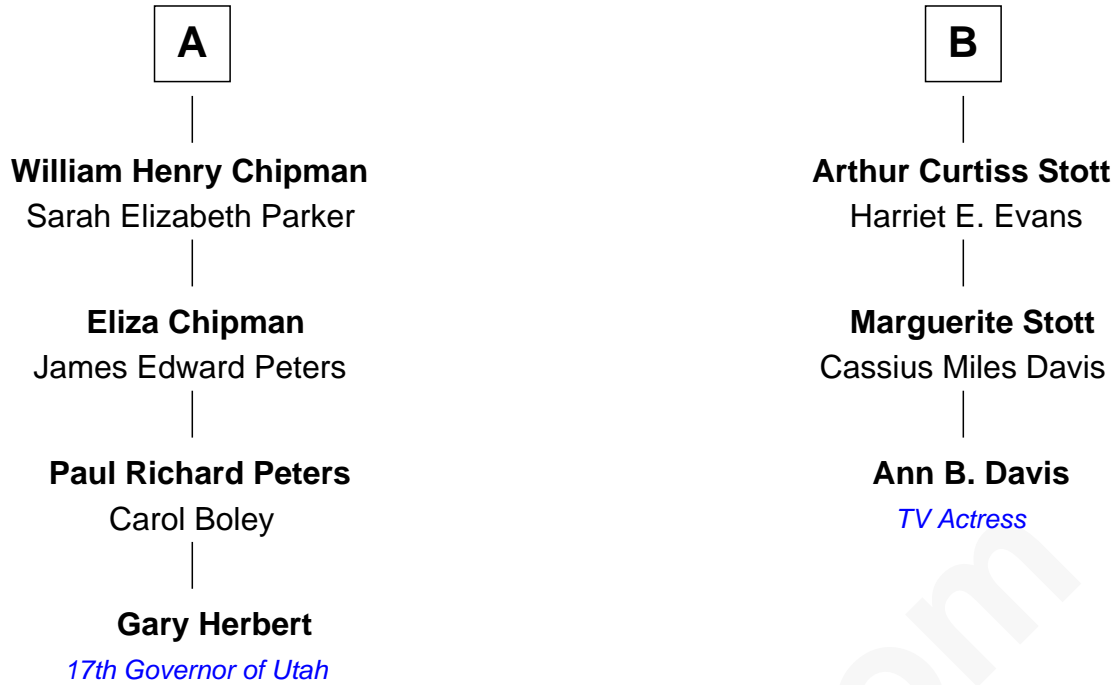

FamousKin.com

Relationship Chart of

Gary Herbert

17th Governor of Utah

9th cousin 1 time removed of

Ann B. Davis

TV Actress

John Howland

Elizabeth Tilley

FamousKin.com