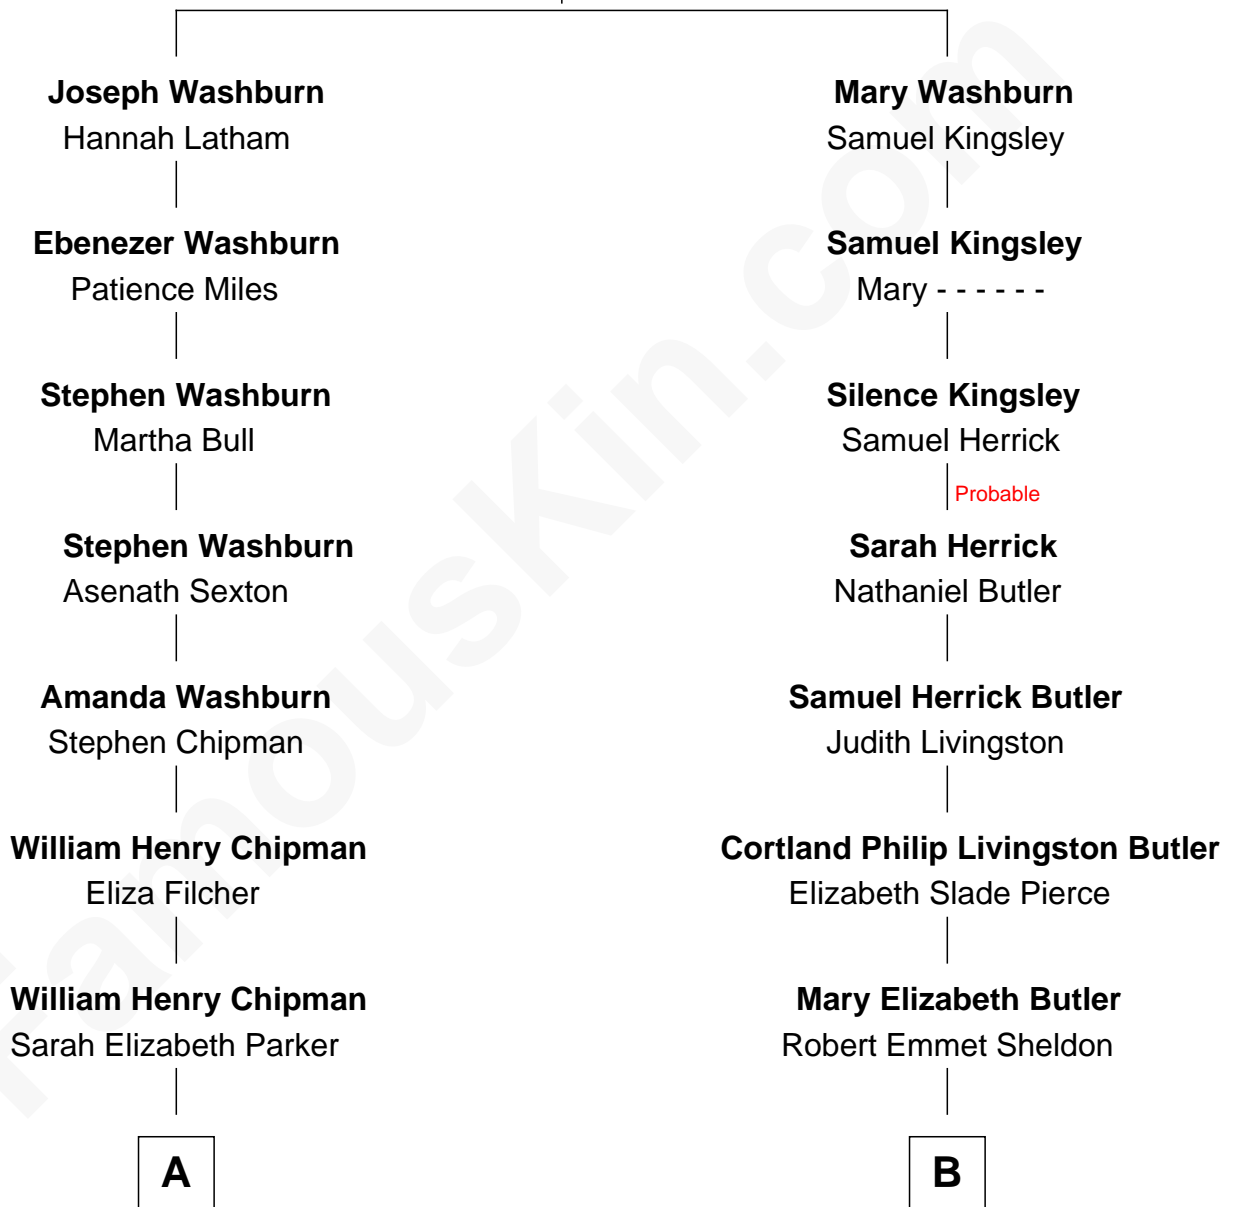

# FamousKin.com Relationship Chart of

**Gary Herbert**

*17th Governor of Utah*

9th cousin 1 time removed of

**George W. Bush**

*43rd U.S. President*

**John Washburn**  
Elizabeth Mitchell

**A**

**Eliza Chipman**  
James Edward Peters

**Paul Richard Peters**  
Carol Boley

**Gary Herbert**  
*17th Governor of Utah*

**B**

**Flora Sheldon**  
Samuel Prescott Bush

**Prescott Sheldon Bush**  
Dorothy Wear Walker

**George Herbert Walker Bush**  
Barbara Pierce

**George W. Bush**  
*43rd U.S. President*

FamousKin.com