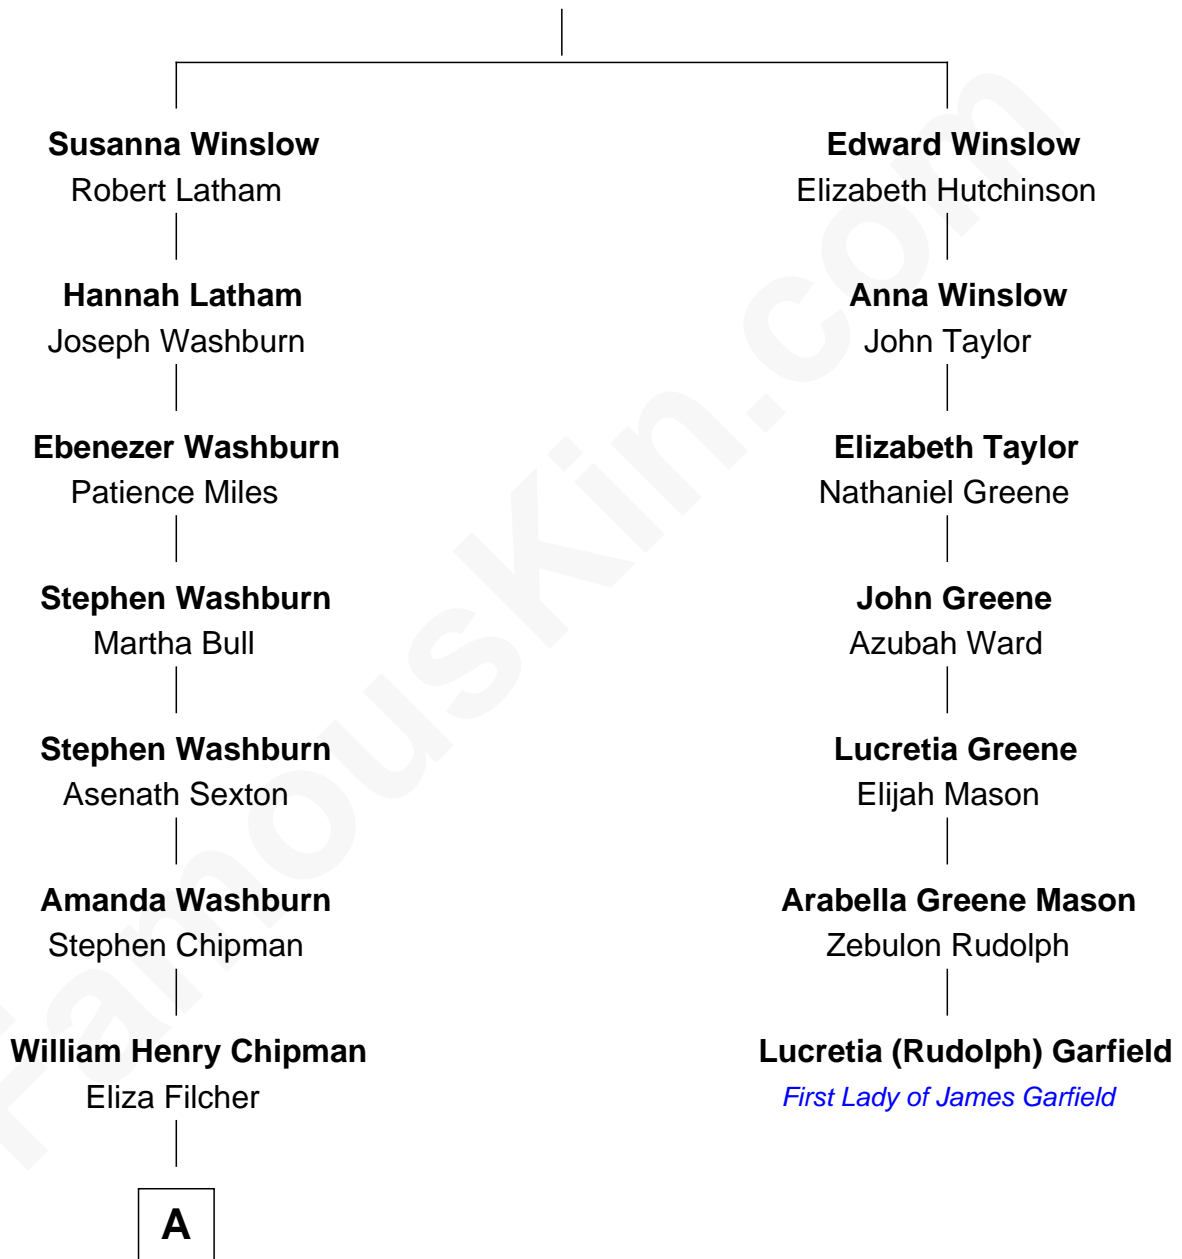

FamousKin.com Relationship Chart of

Gary Herbert

17th Governor of Utah

6th cousin 4 times removed of

Lucretia (Rudolph) Garfield

First Lady of President James Garfield

John Winslow

Mary Chilton

A

William Henry Chipman

Sarah Elizabeth Parker

Eliza Chipman

James Edward Peters

Paul Richard Peters

Carol Boley

Gary Herbert

17th Governor of Utah

FamousKin.com