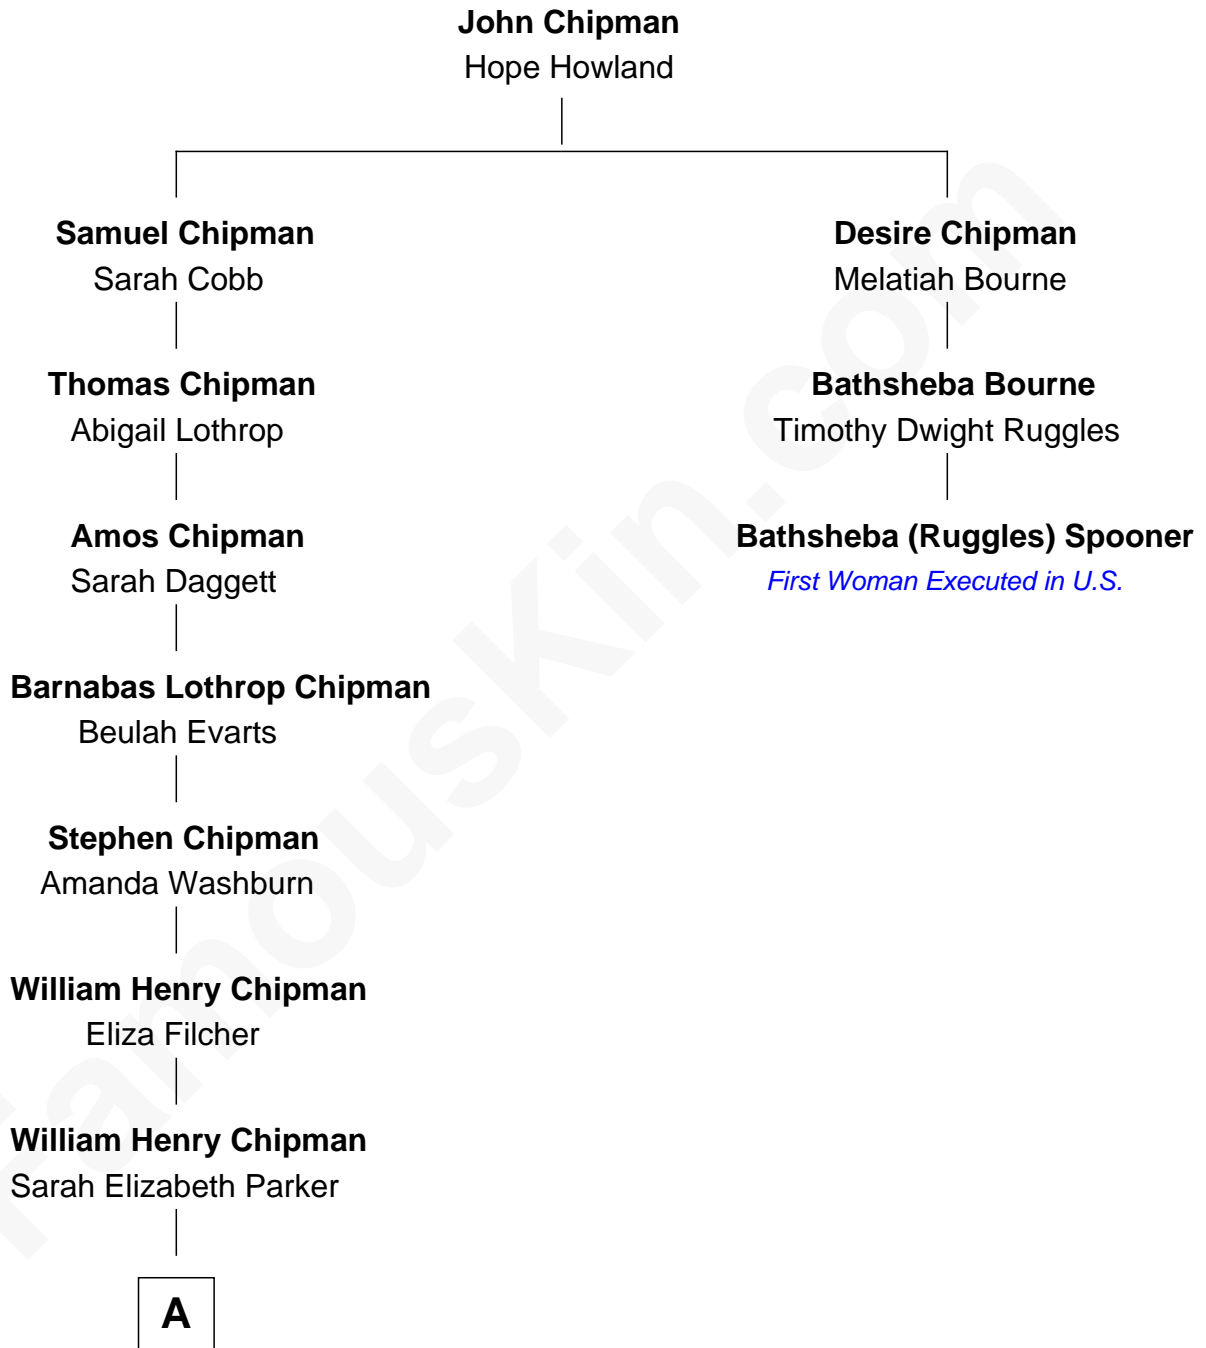

# FamousKin.com Relationship Chart of

**Gary Herbert**

17th Governor of Utah

2nd cousin 7 times removed of

**Bathsheba (Ruggles) Spooner**

*First woman executed for murder in U.S. by non-British government*

**A**

—  
**Eliza Chipman**  
James Edward Peters

—  
**Paul Richard Peters**  
Carol Boley

—  
**Gary Herbert**  
*17th Governor of Utah*

FamousKin.com