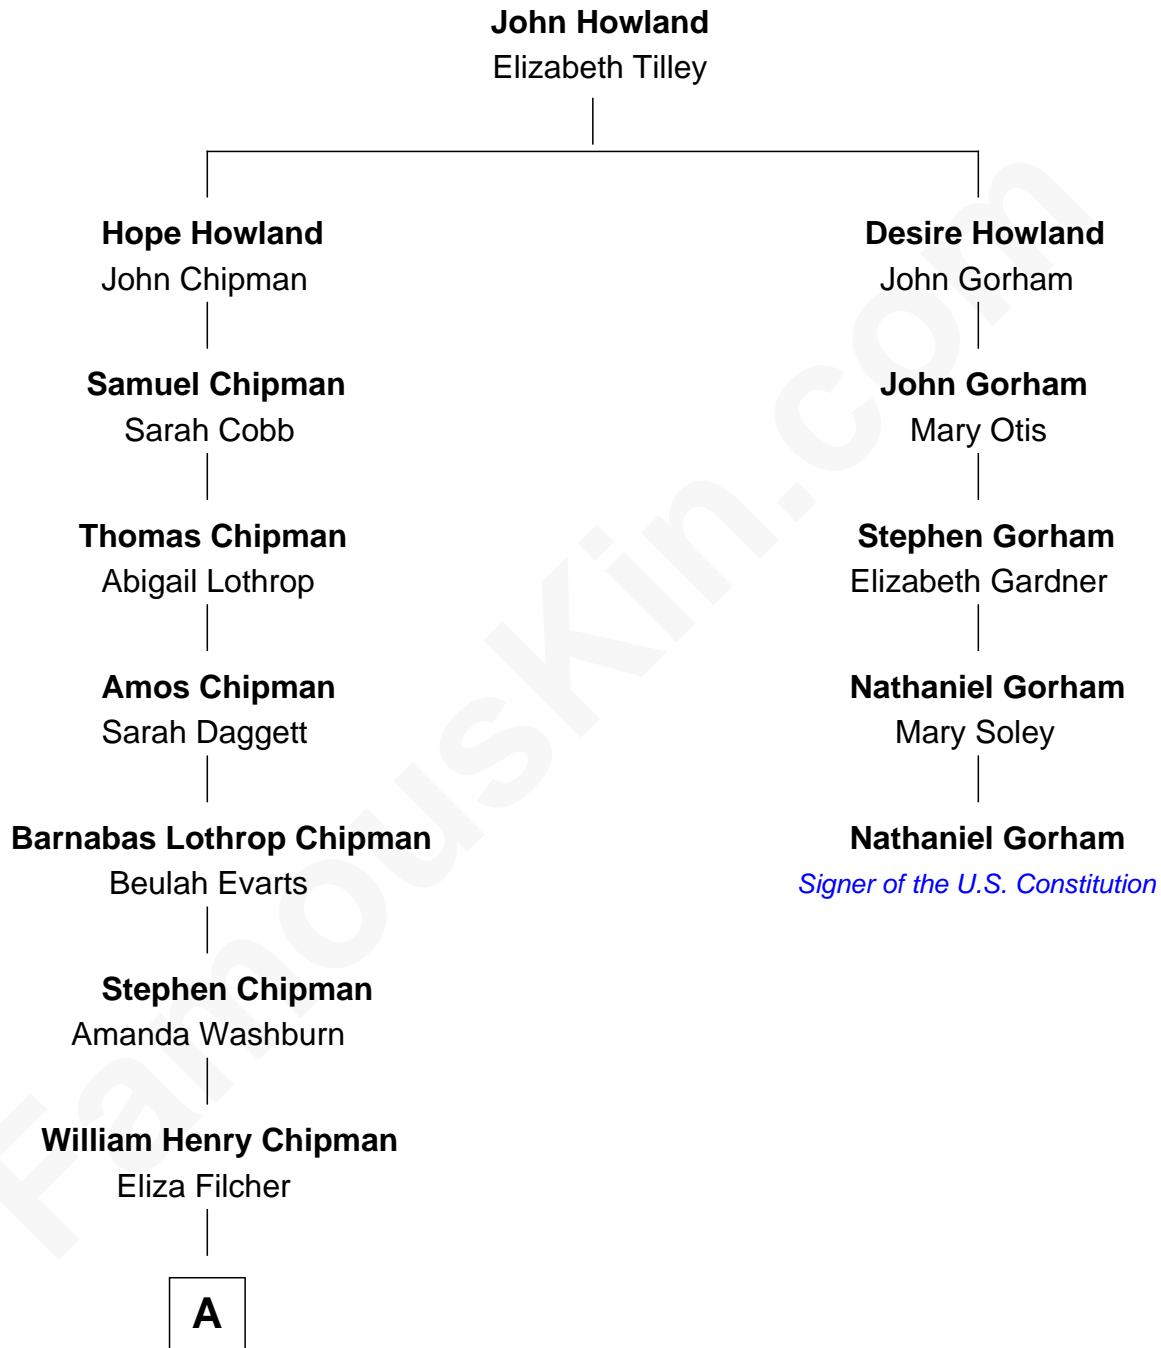

# FamousKin.com Relationship Chart of

**Gary Herbert**

*17th Governor of Utah*

4th cousin 6 times removed of

**Nathaniel Gorham**

*Signer of the U.S. Constitution*

**A**

|  
**William Henry Chipman**

Sarah Elizabeth Parker

|  
**Eliza Chipman**

James Edward Peters

|  
**Paul Richard Peters**

Carol Boley

|  
**Gary Herbert**

*17th Governor of Utah*

FamousKin.com