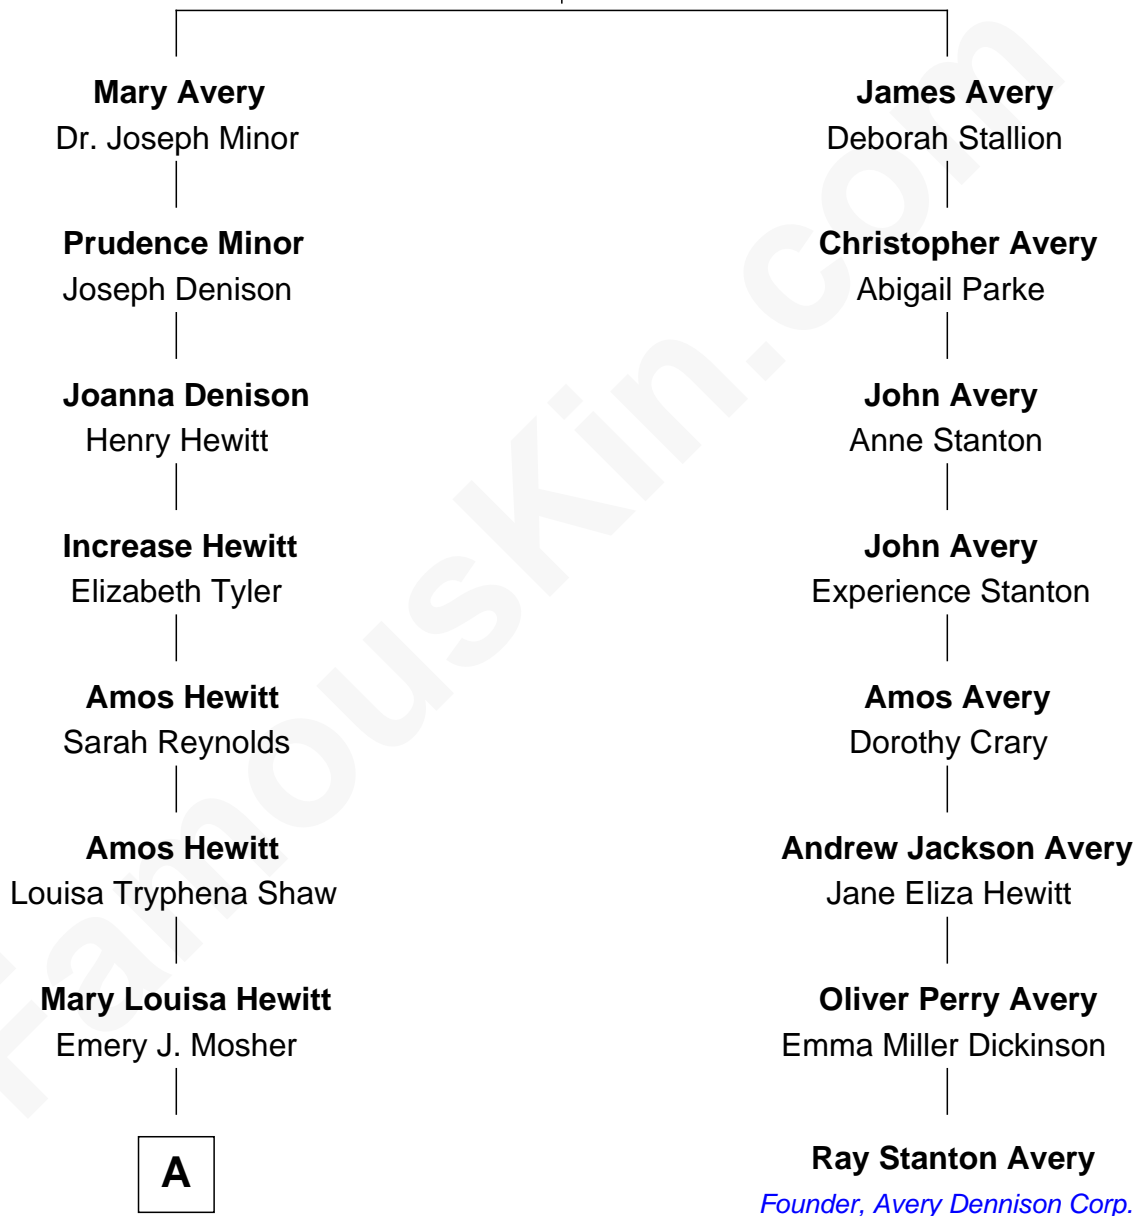

# FamousKin.com Relationship Chart of

**Rainn Wilson**

*TV and Movie Actor*

7th cousin 4 times removed of

**Ray Stanton Avery**

*Founder, Avery Dennison Corp.*

**James Avery**  
Joanna Greenslade

**A**

—  
**Charles E. Mosher**  
Susanna Jane Garrison

—  
**Edna Lora Mosher**  
Theodore Orick Whitman

—  
**Rollie Harrison Whitman**  
Catherine Josephine Williams

—  
**Patricia May Whitman**  
Robert George Wilson

—  
**Rainn Wilson**  
*TV and Movie Actor*