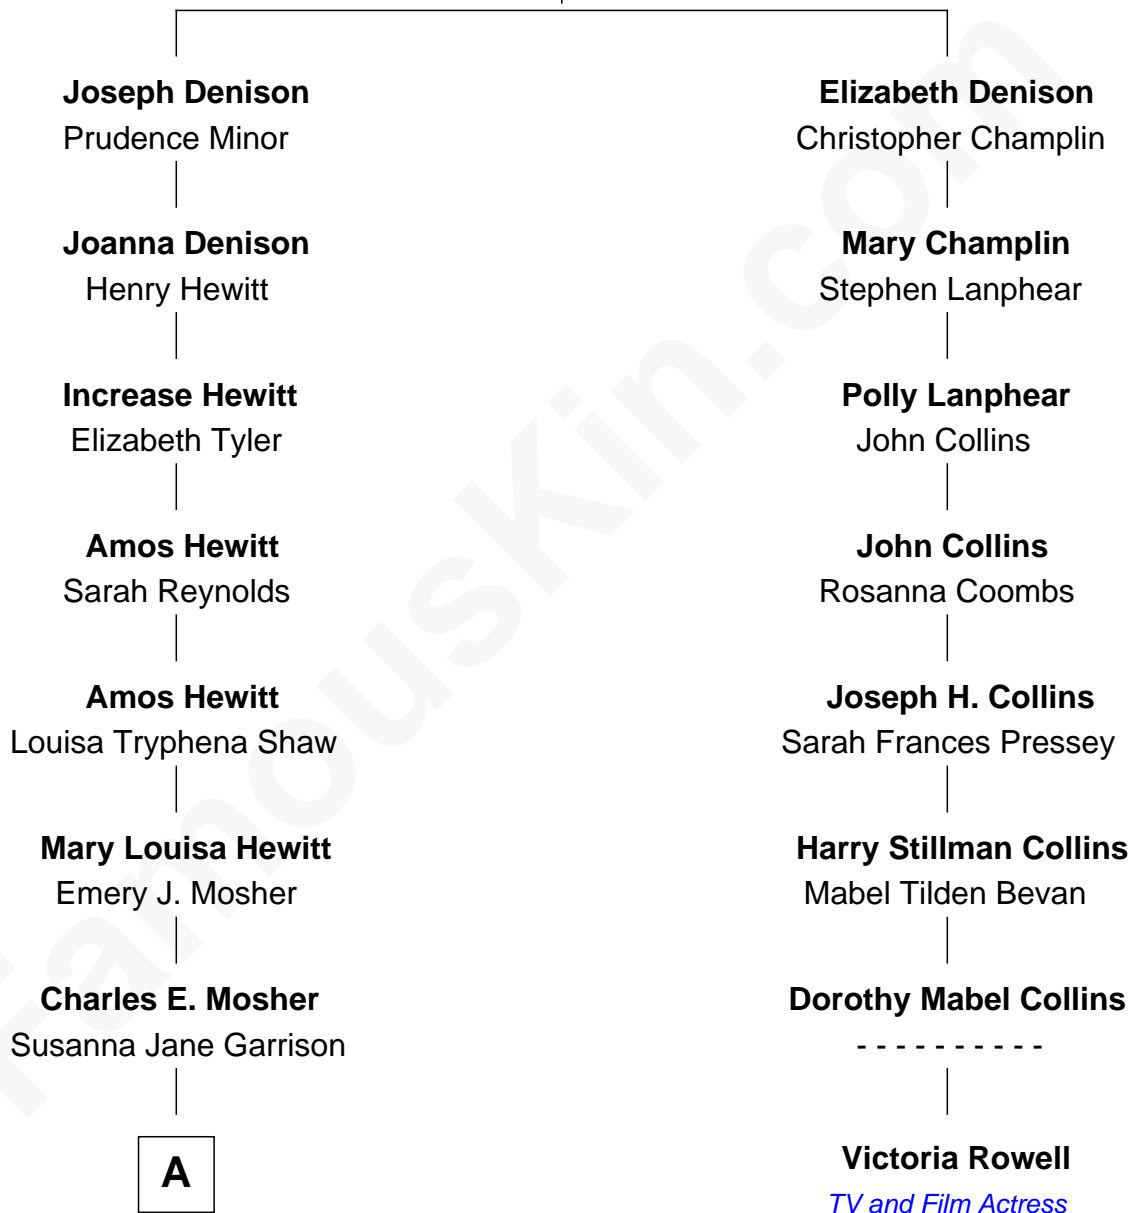

FamousKin.com Relationship Chart of

Rainn Wilson

TV and Movie Actor

7th cousin 3 times removed of

Victoria Rowell

TV and Film Actress

George Denison

Mercy Gorham

A

Edna Lora Mosher
Theodore Orick Whitman

Rollie Harrison Whitman
Catherine Josephine Williams

Patricia May Whitman
Robert George Wilson

Rainn Wilson
TV and Movie Actor

FamousKin.com