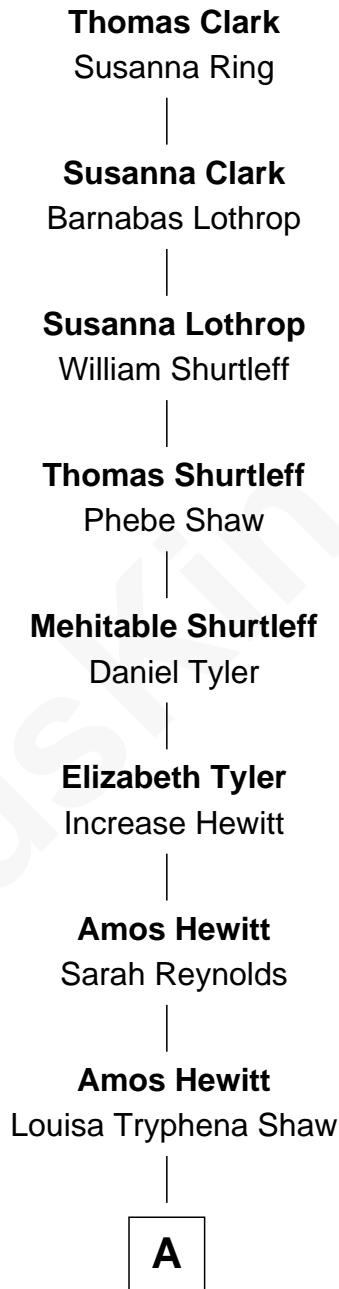

# FamousKin.com Relationship Chart of

**Rainn Wilson**

*TV and Movie Actor*

11th Great-grandson of

**Thomas Clark**

*(c1599 - 1696/7) Anne passenger 1623*

**A**

—  
**Mary Louisa Hewitt**

Emery J. Mosher

—  
**Charles E. Mosher**

Susanna Jane Garrison

—  
**Edna Lora Mosher**

Theodore Orick Whitman

—  
**Rollie Harrison Whitman**

Catherine Josephine Williams

—  
**Patricia May Whitman**

Robert George Wilson

—  
**Rainn Wilson**

*TV and Movie Actor*