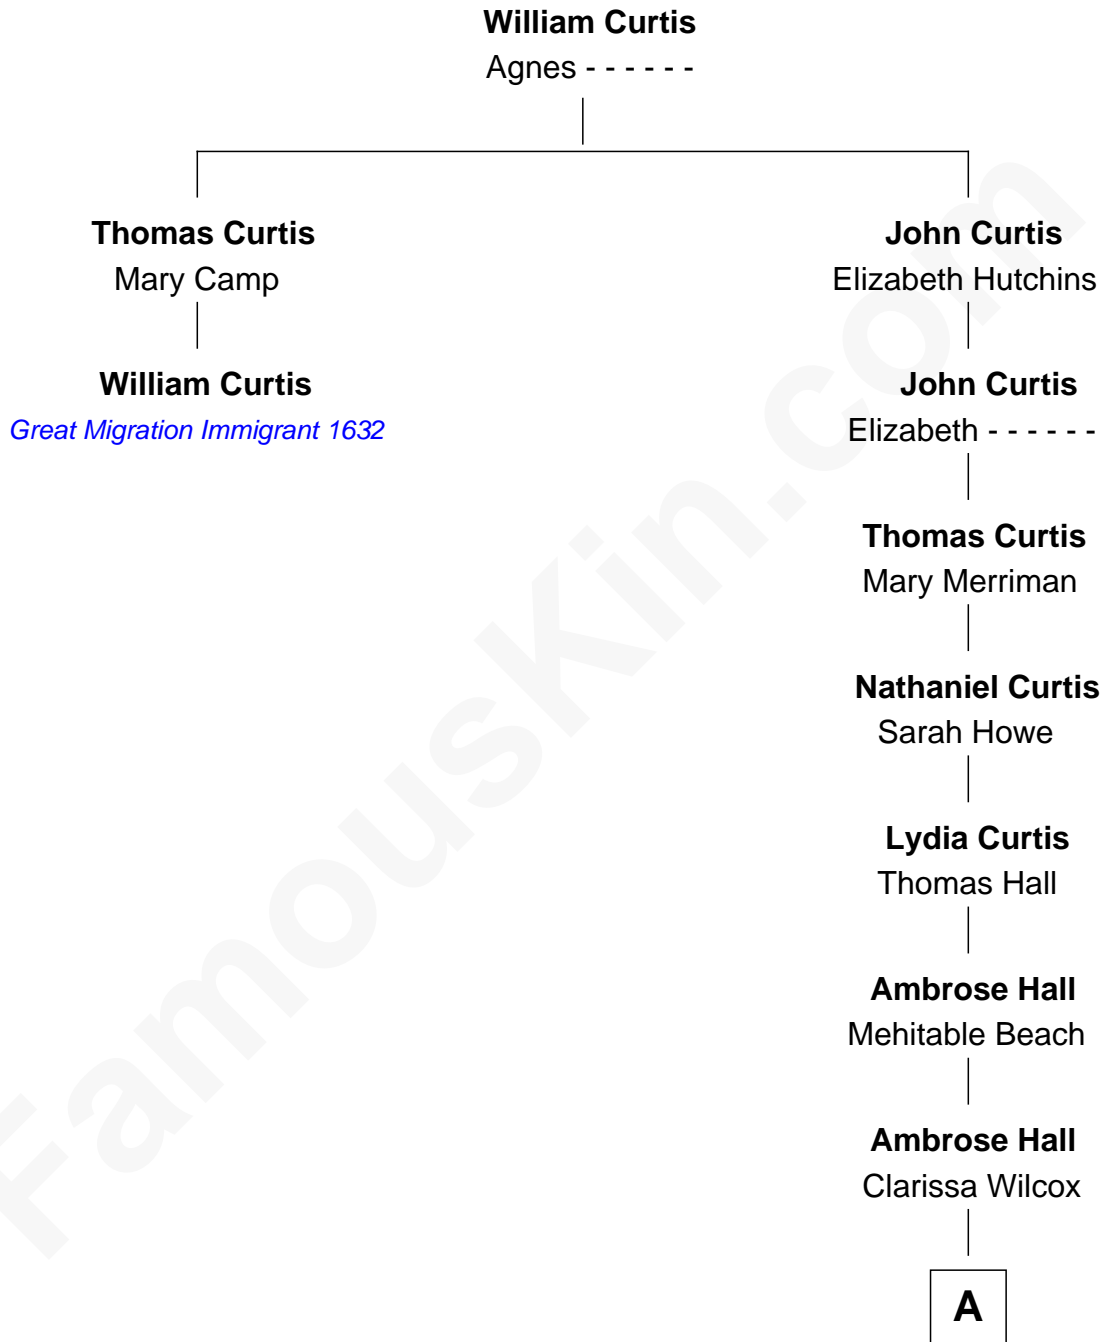

FamousKin.com

Relationship Chart of

William Curtis

(c1592 - 1672) *Great Migration Immigrant 1632*

1st cousin 8 times removed of

Sir Winston Churchill

Prime Minister of the United Kingdom