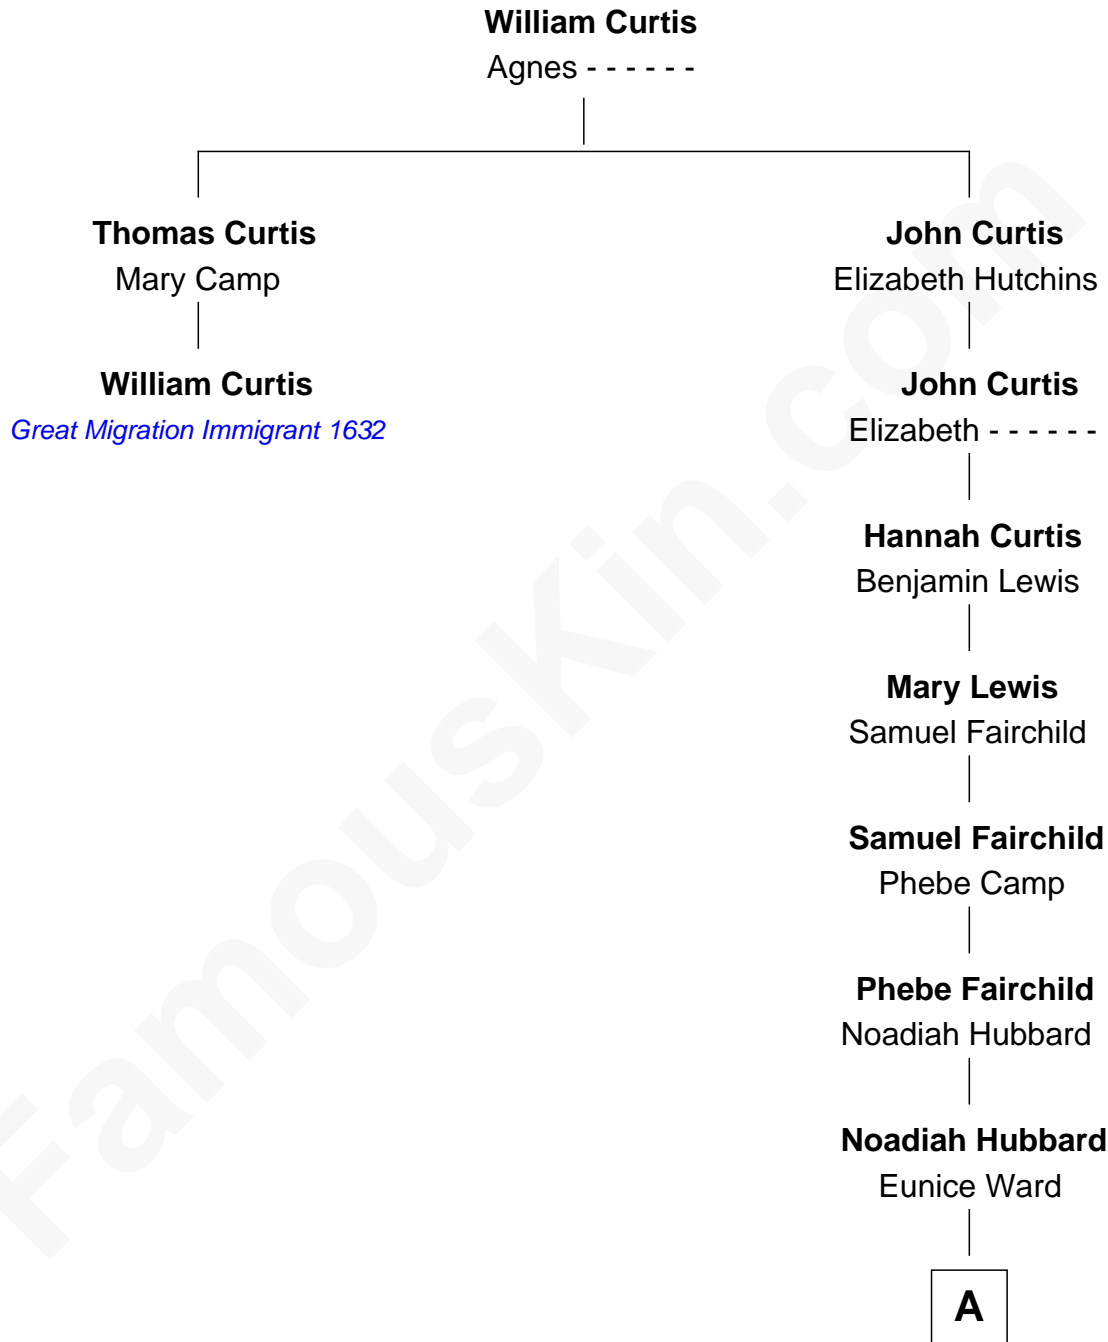

FamousKin.com

Relationship Chart of

William Curtis

(c1592 - 1672) *Great Migration Immigrant 1632*

1st cousin 12 times removed of

Billie Eilish

Singer and Songwriter

A

Ward Hubbard

Clarissa Sterling Fish

Ellen Sterling Hubbard

William Lyle Bones

Emma Sterling Bones

Medad Elisha Stone

Mead Wilmer Stone

Elise Charlotte Seemann