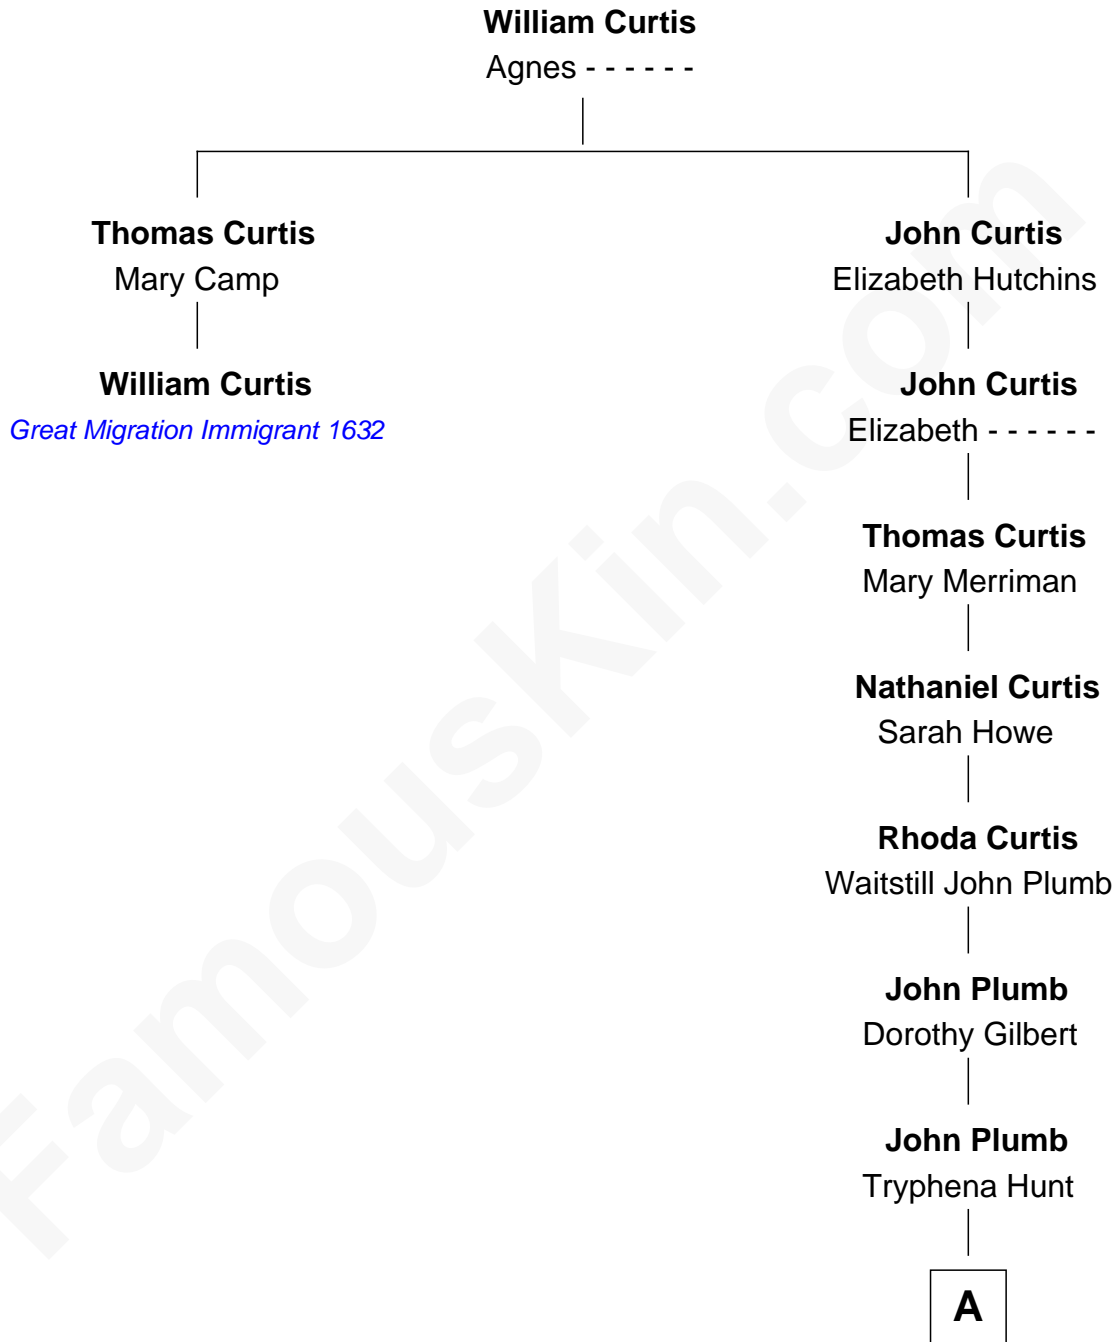

FamousKin.com

Relationship Chart of

William Curtis

(c1592 - 1672) *Great Migration Immigrant 1632*

1st cousin 10 times removed of

Ernest Hemingway

Author of The Sun Also Rises

A

—
Sarah Plumb

Samuel Edmonds

—
John Wesley Edmonds

Margaret Miller

—
Adelaide Edmonds

Anson Tyler Hemingway

—
Clarence Edmonds Hemingway

Grace H. Hall