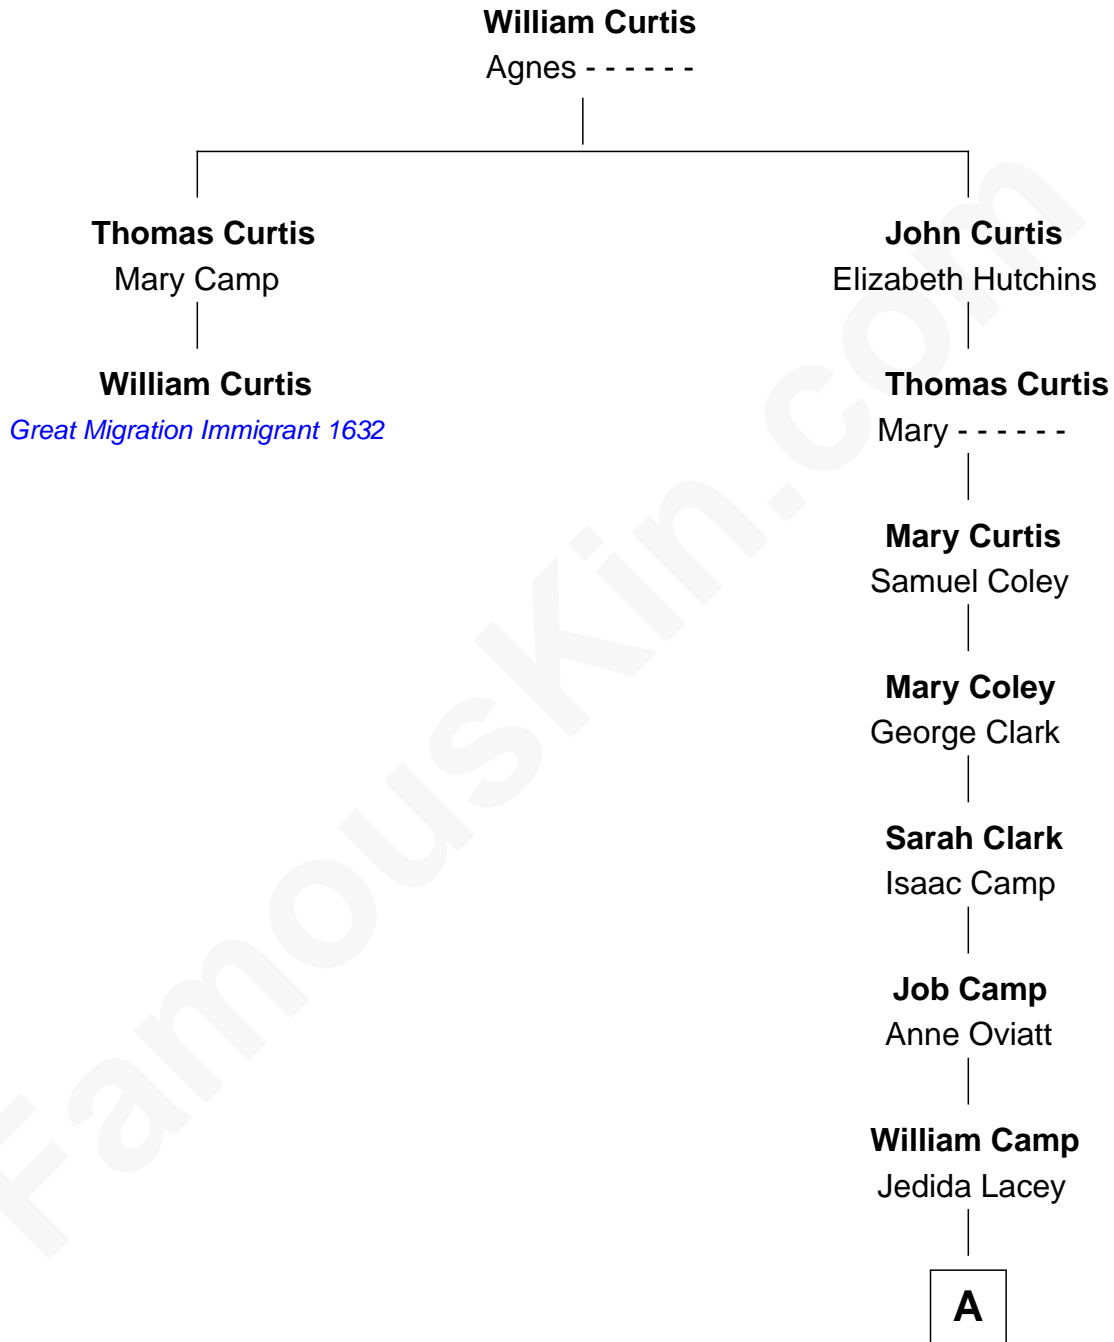

FamousKin.com

Relationship Chart of

William Curtis

(c1592 - 1672) *Great Migration Immigrant 1632*

1st cousin 12 times removed of

Sydney Biddle Barrows

Mayflower Madam

A

Anna Camp

Treat Bosworth

Emma Arabella Bosworth

Lorenzo Ackley

Helen Eva Ackley

William Gildersleeve Parke

Elizabeth Parke

Percy Ballantine