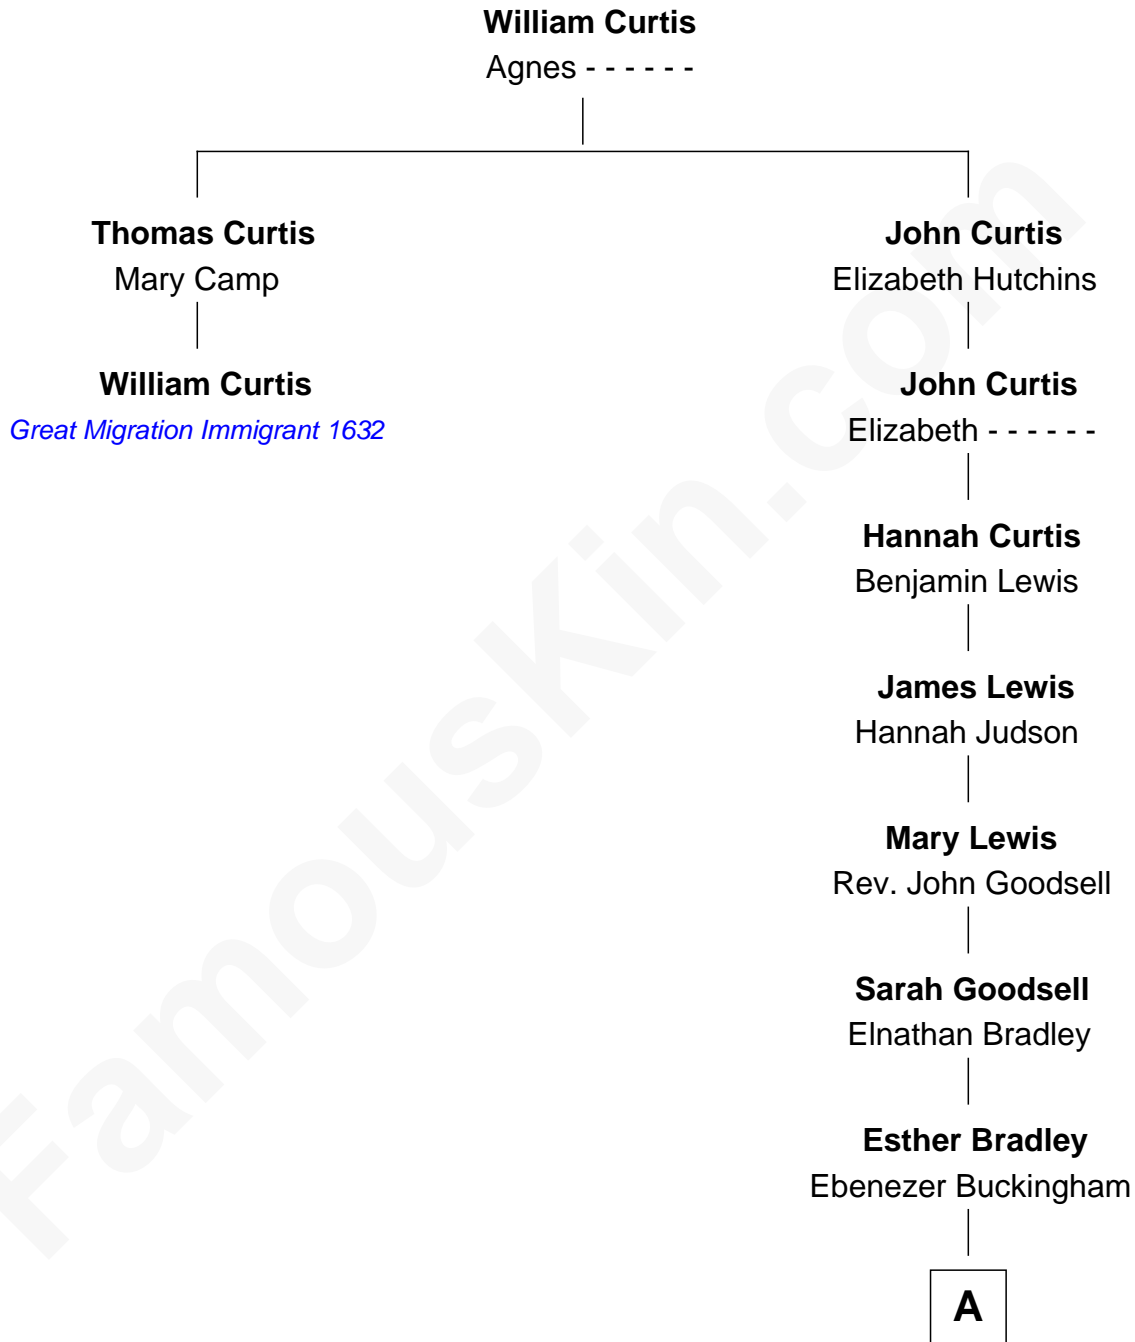

FamousKin.com

Relationship Chart of

William Curtis

(c1592 - 1672) *Great Migration Immigrant 1632*

1st cousin 11 times removed of

Lucille Ball

TV Actress - "I Love Lucy"

A

Sarah Buckingham

Benjamin Sprague

James B. Sprague

Angeline S. Greene

Helen Sabina Sprague

William C Orcutt

Flora Belle Orcutt

Frederick Charles Hunt

Desiree Evelyn Hunt

Henry Durrell Ball

Lucille Ball

TV Actress - "I Love Lucy"