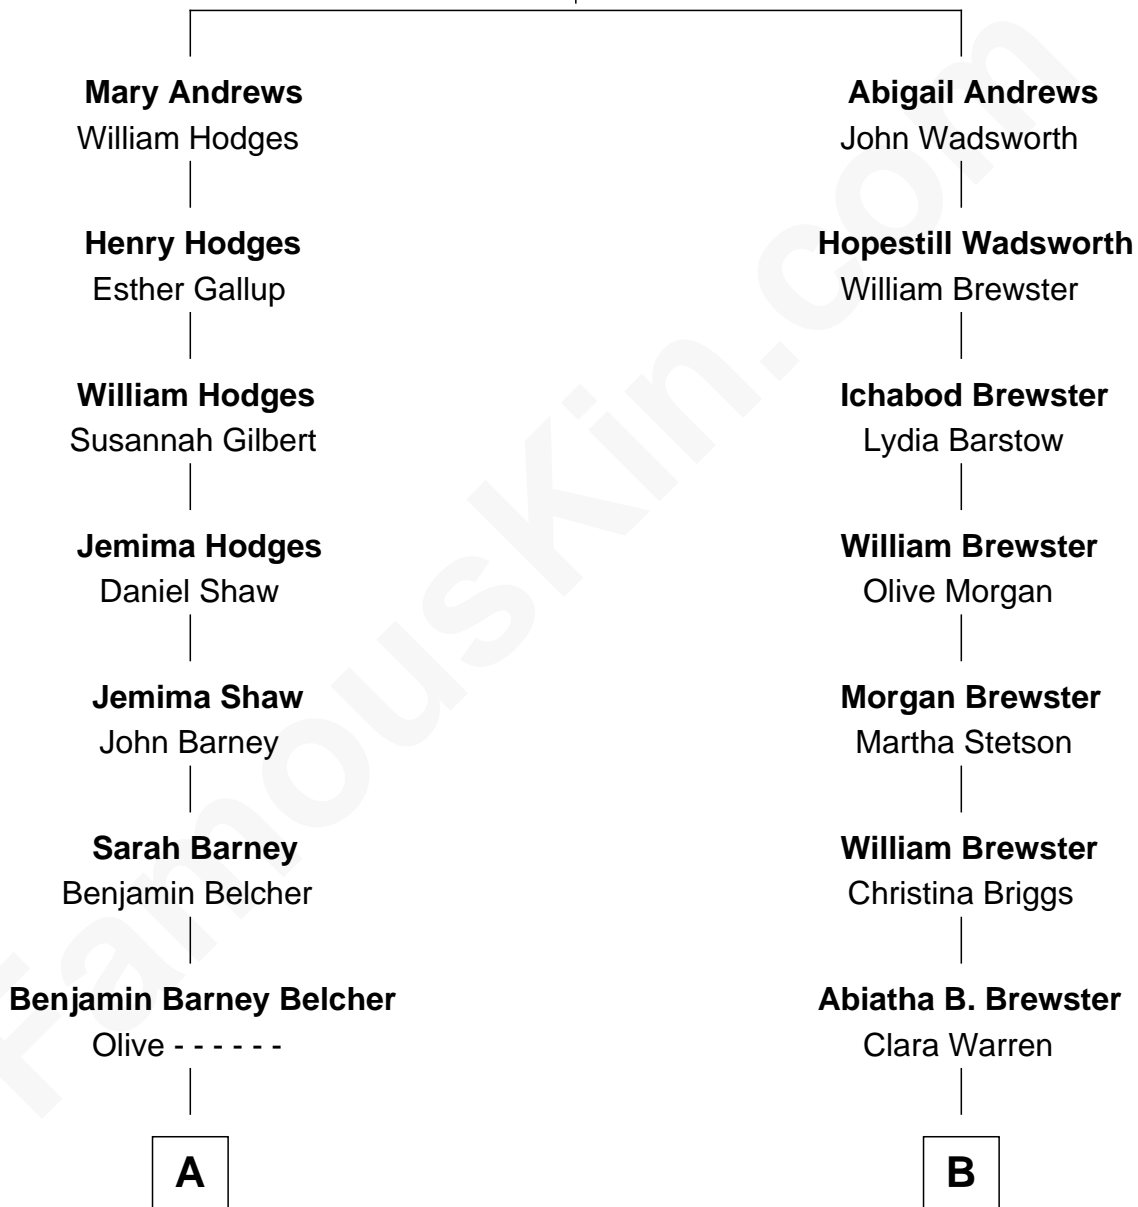

## Relationship Chart of

### General Douglas MacArthur

*U.S. Army - World War II*

8th cousin 1 time removed of

**Owen Brewster**

*54th Governor of Maine*

**Henry Andrews**

Mary - - - - -

**A**

**Aurelia Belcher**  
Arthur MacArthur

**Gen. Arthur MacArthur**  
Mary Pinckney Hardy

**General Douglas MacArthur**  
*U.S. Army - World War II*

**B**

**William Edmund Brewster**  
Carrie S. Bridges

**Owen Brewster**  
*54th Governor of Maine*