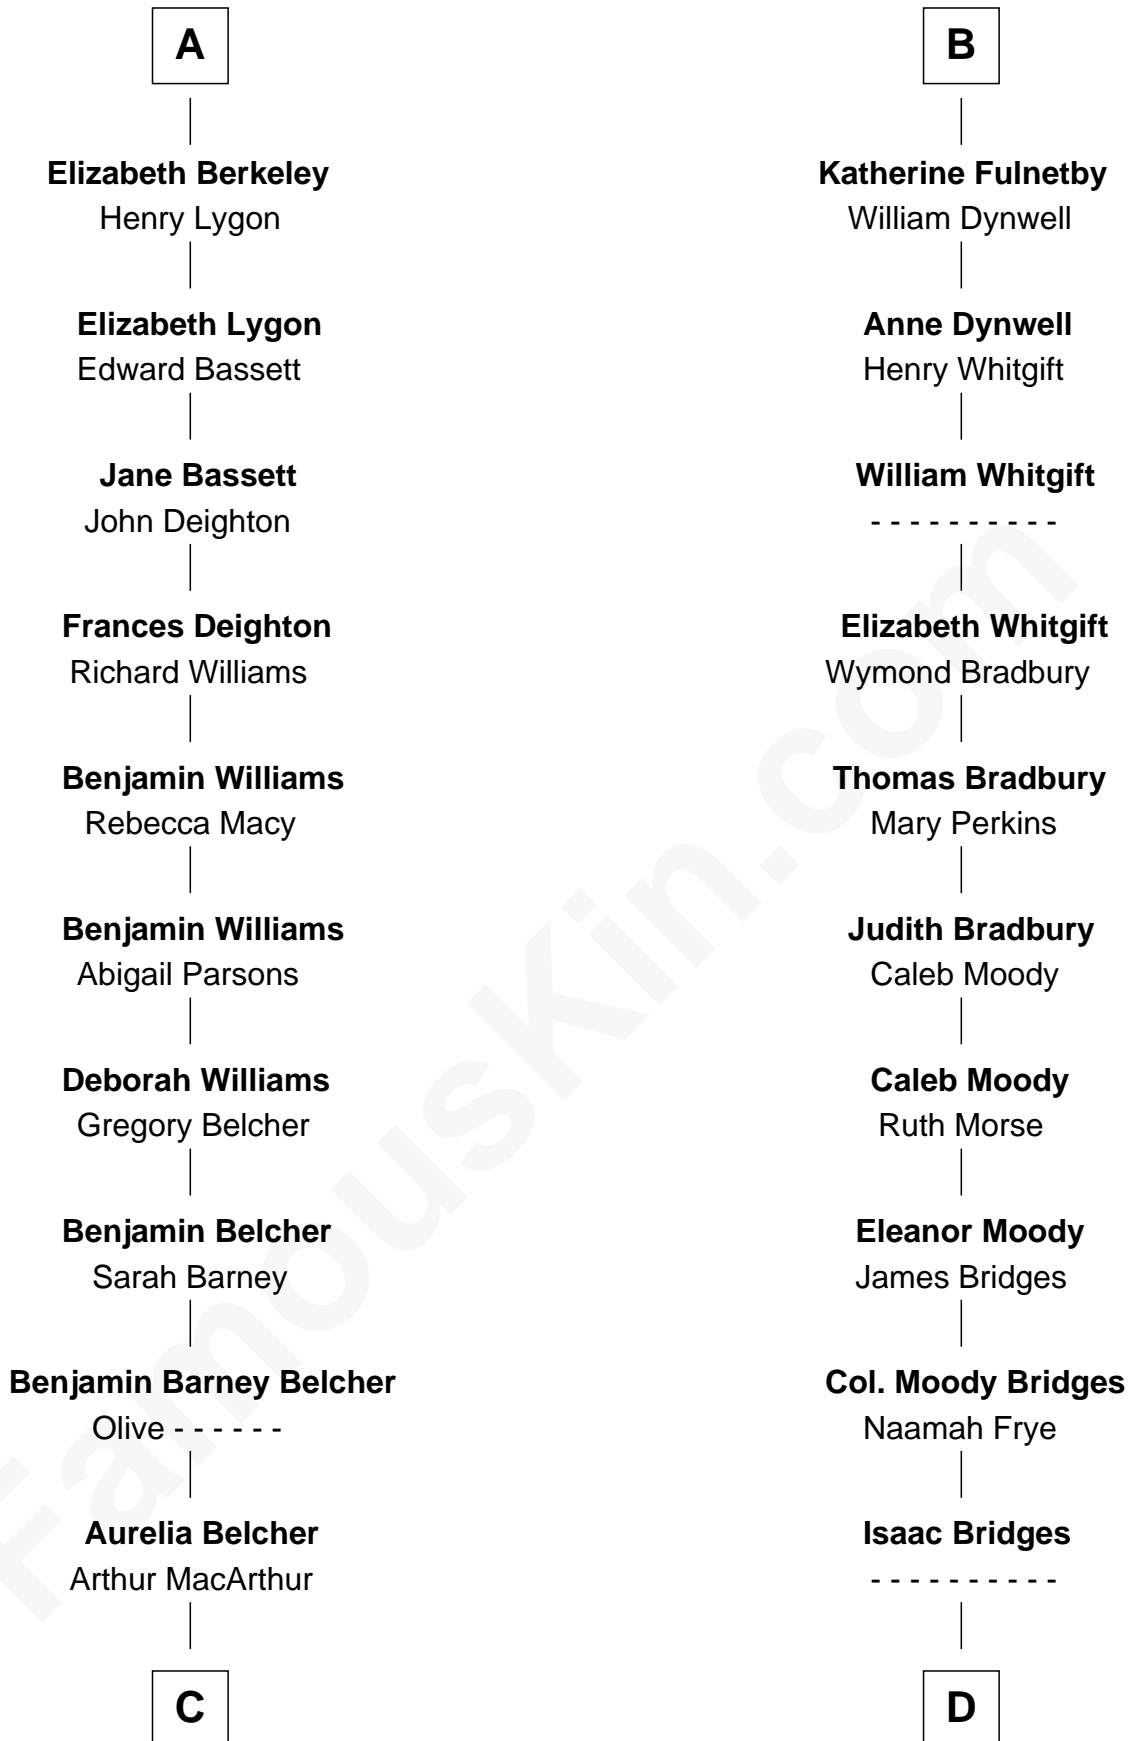

FamousKin.com

Relationship Chart of

General Douglas MacArthur

U.S. Army - World War II

18th cousin 3 times removed of

Owen Brewster

54th Governor of Maine

Sir Maurice de Berkeley

Eve la Zouche

Maurice de Berkeley

Margaret - - - - -

Thomas Berkeley

Catherine Botetourte

Maurice Berkeley

Johanna Denham

Maurice Berkeley

Sir Lionel de Welles

Joan de Waterton

Margaret de Welles

Sir Thomas Dymoke

Jane Dymoke

John Fulnetby

B

C

Margaret Owen

Owen W. Bridges

Lydia A. -----

Carrie S. Bridges

William Edmund Brewster

Owen Brewster

54th Governor of Maine

FamousKin.com