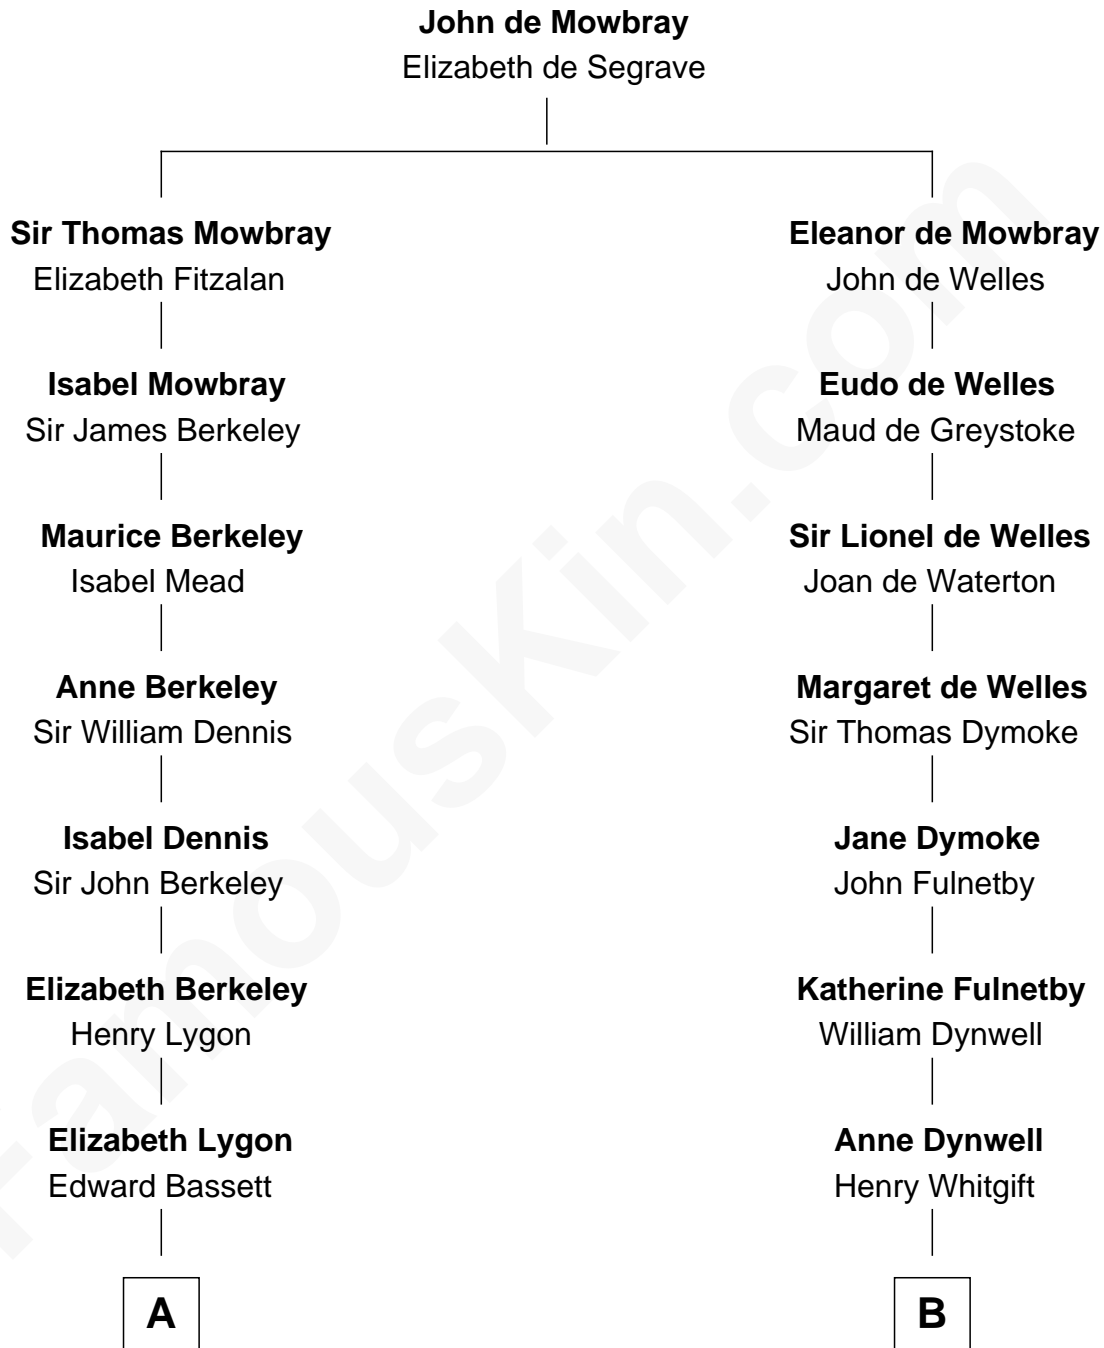

FamousKin.com

Relationship Chart of General Douglas MacArthur

U.S. Army - World War II

16th cousin 3 times removed of

Owen Brewster

54th Governor of Maine

C

Owen W. Bridges

Lydia A. -----

Carrie S. Bridges

William Edmund Brewster

Owen Brewster

54th Governor of Maine

FamousKin.com