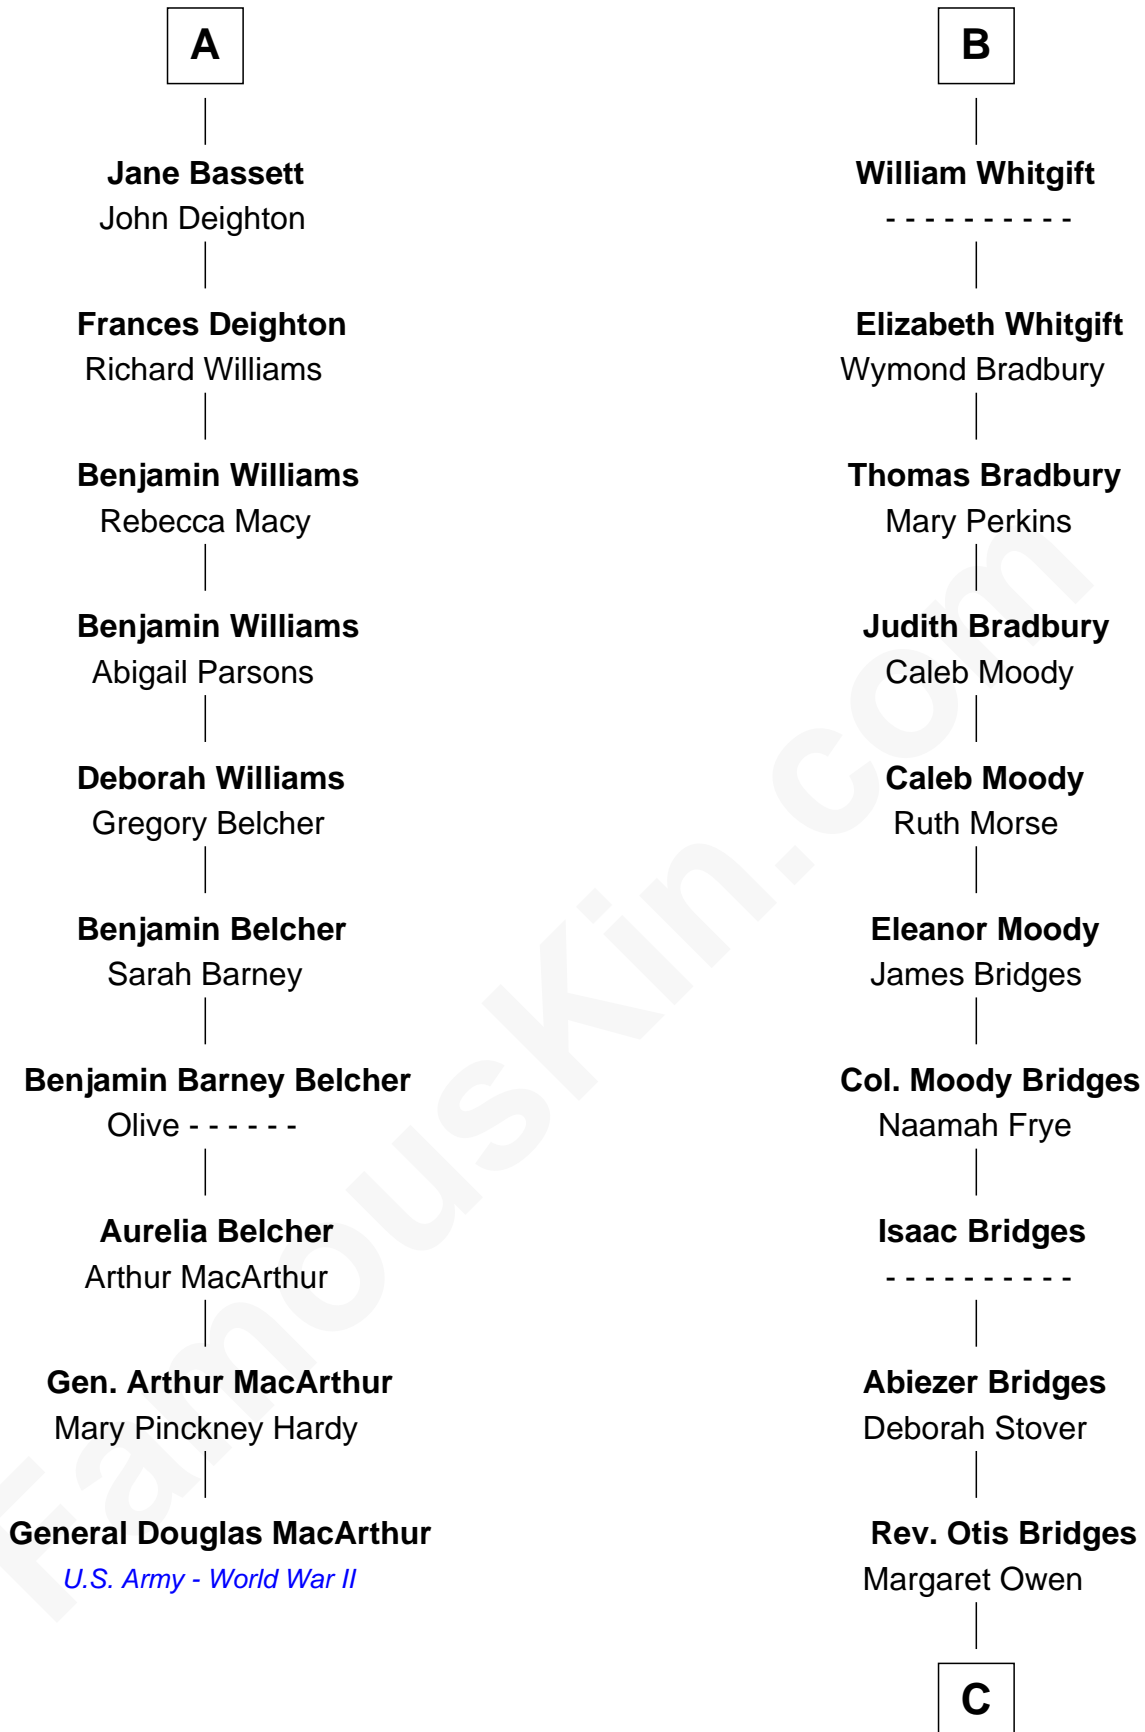

FamousKin.com

Relationship Chart of General Douglas MacArthur

U.S. Army - World War II

16th cousin 3 times removed of

Owen Brewster

54th Governor of Maine

C

Owen W. Bridges

Lydia A. -----

Carrie S. Bridges

William Edmund Brewster

Owen Brewster

54th Governor of Maine

FamousKin.com