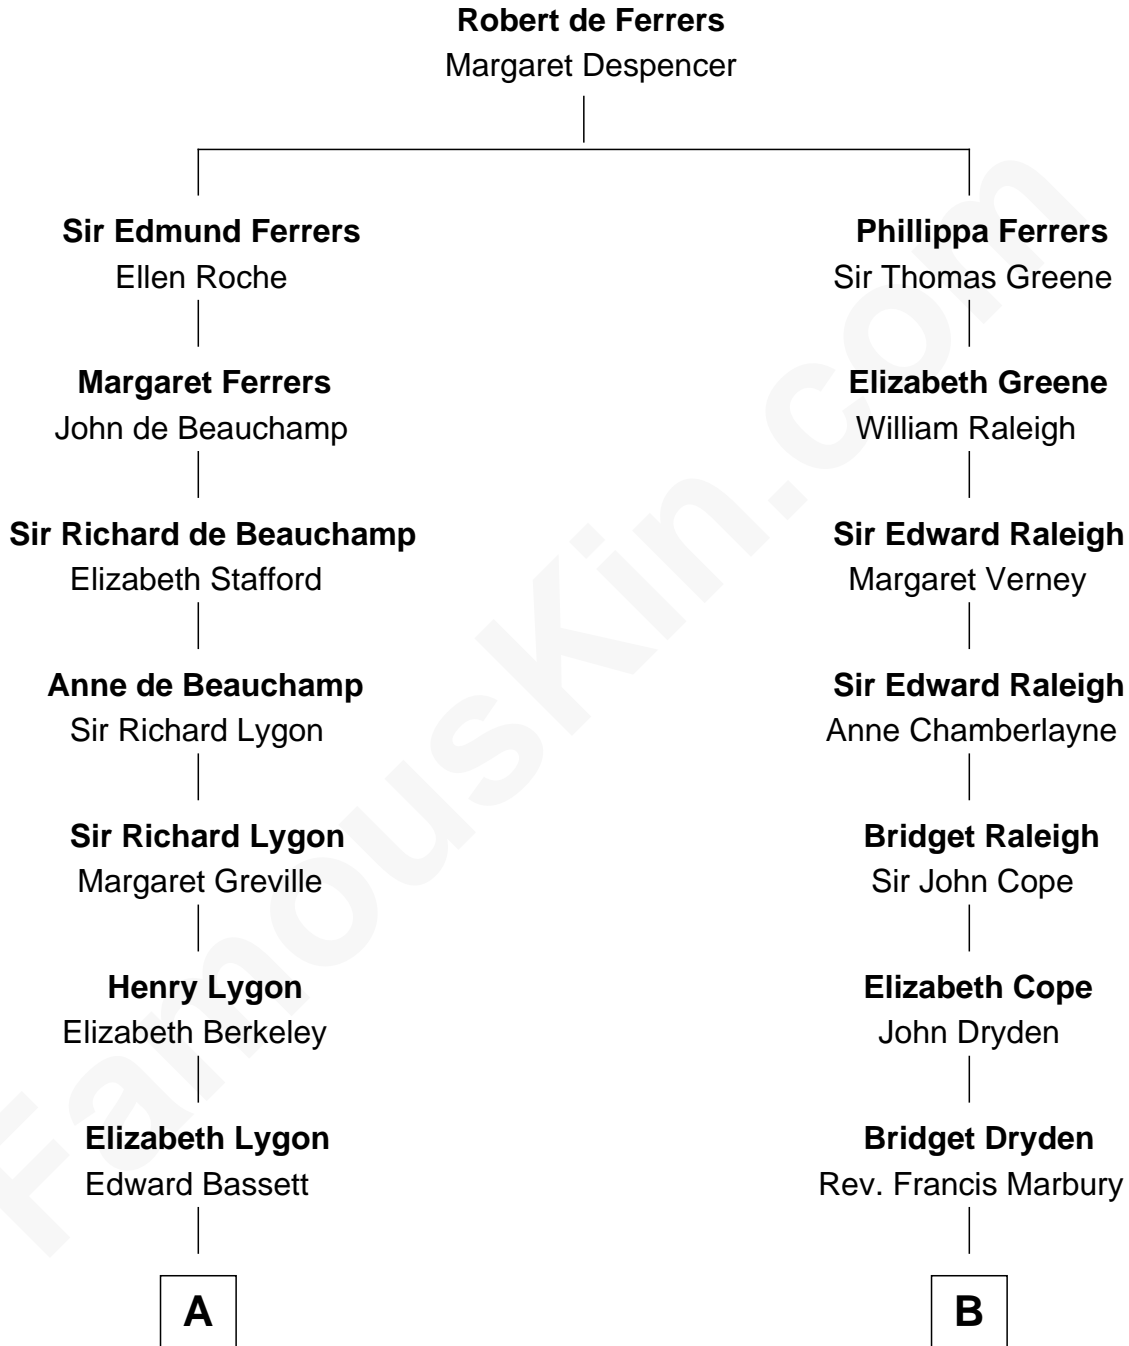

FamousKin.com
Relationship Chart of
General Douglas MacArthur
U.S. Army - World War II

16th cousin 3 times removed of

Story Musgrave
NASA Astronaut

C

Marguerite Gray
John Butler Swann

Marguerite Swann
Percy Musgrave

Story Musgrave
NASA Astronaut

FamousKin.com