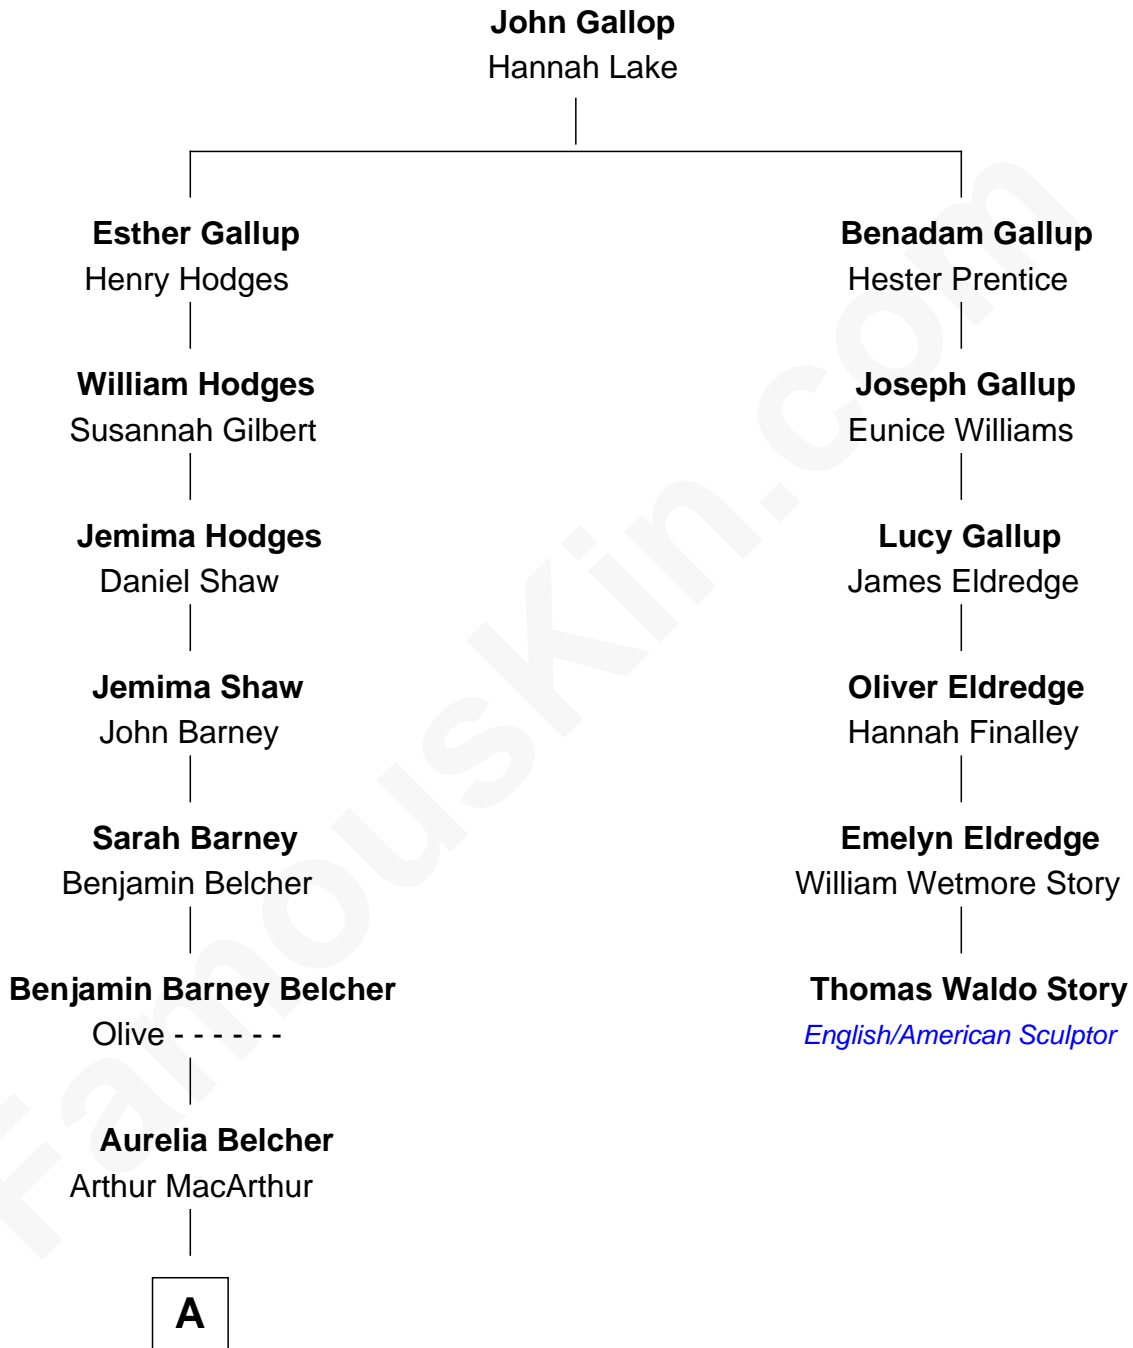

FamousKin.com

Relationship Chart of General Douglas MacArthur

U.S. Army - World War II

5th cousin 3 times removed of

Thomas Waldo Story
English/American Sculptor

A

Gen. Arthur MacArthur

Mary Pinckney Hardy

General Douglas MacArthur

U.S. Army - World War II

FamousKin.com