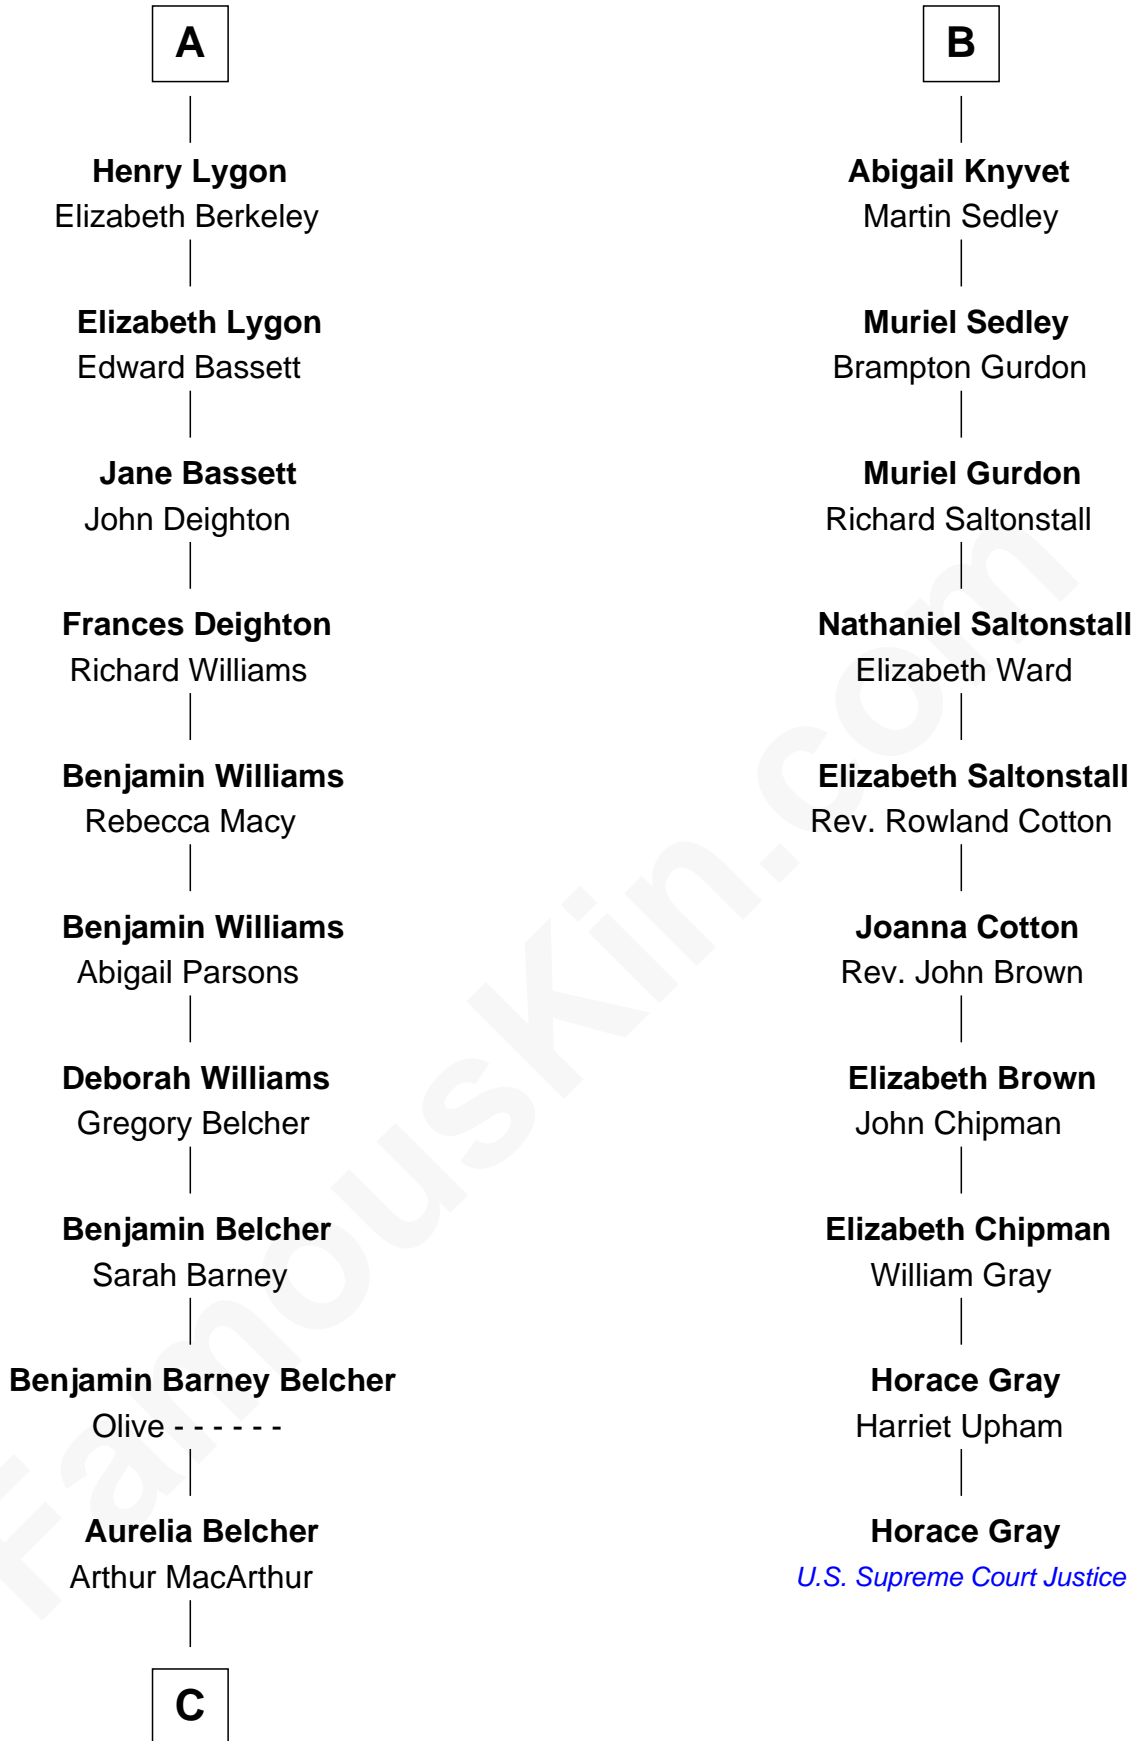

## Relationship Chart of General Douglas MacArthur

*U.S. Army - World War II*

16th cousin 2 times removed of

**Horace Gray**

*U.S. Supreme Court Justice*

C

Gen. Arthur MacArthur

Mary Pinckney Hardy

General Douglas MacArthur

*U.S. Army - World War II*

FamousKin.com