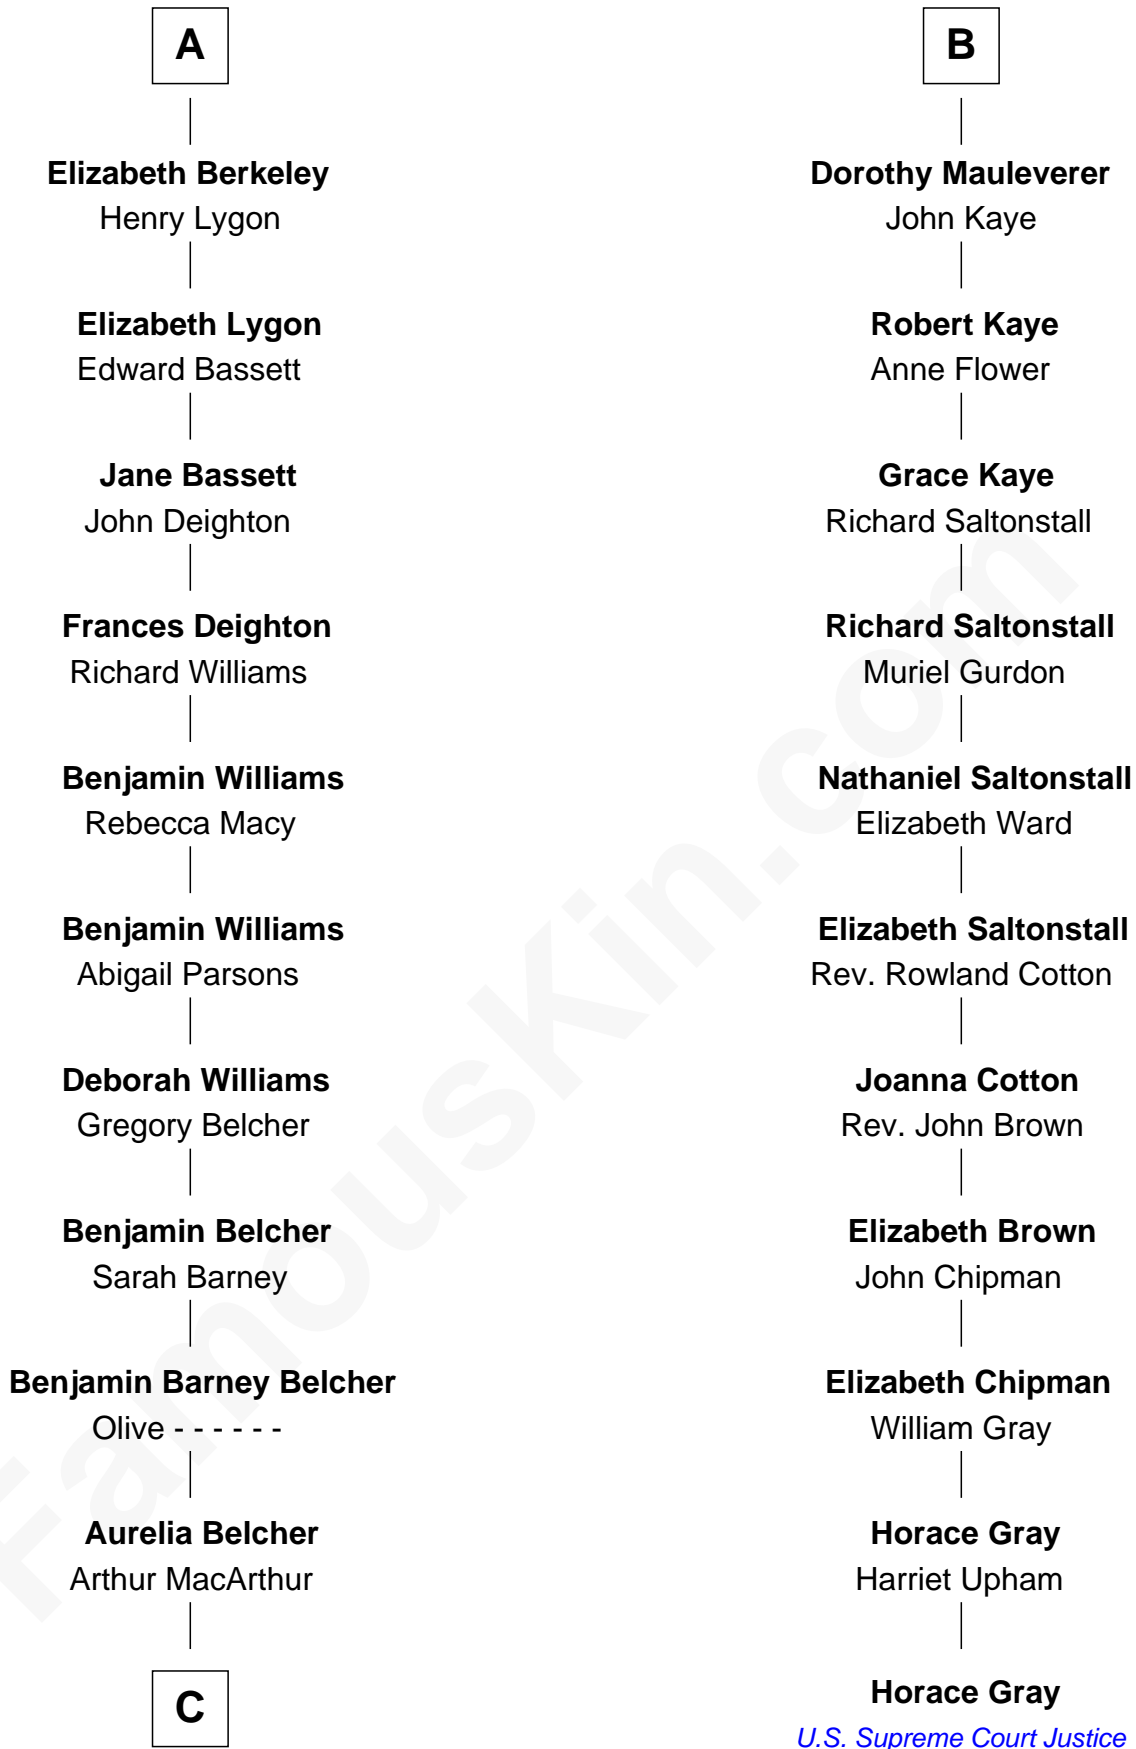

FamousKin.com

Relationship Chart of General Douglas MacArthur

U.S. Army - World War II

17th cousin 1 time removed of

Horace Gray

U.S. Supreme Court Justice

Sir Maurice de Berkeley

Eve la Zouche

Maurice de Berkeley

Margaret - - - - -

Thomas Berkeley

Catherine Botetourte

Maurice Berkeley

Johanna Denham

Maurice Berkeley

Ellen Montfort

Katherine de Clyvedon

Sir John Berkeley

Elizabeth Betteshorne

Eleanor Berkeley

Sir Richard Poynings

Eleanor Poynings

Sir Henry Percy

Margaret Percy

Sir William Gascoigne

Dorothy Gascoigne

Sir Ninian Markenfield

Alice Markenfield

Sir Robert Mauleverer

B

C

Gen. Arthur MacArthur