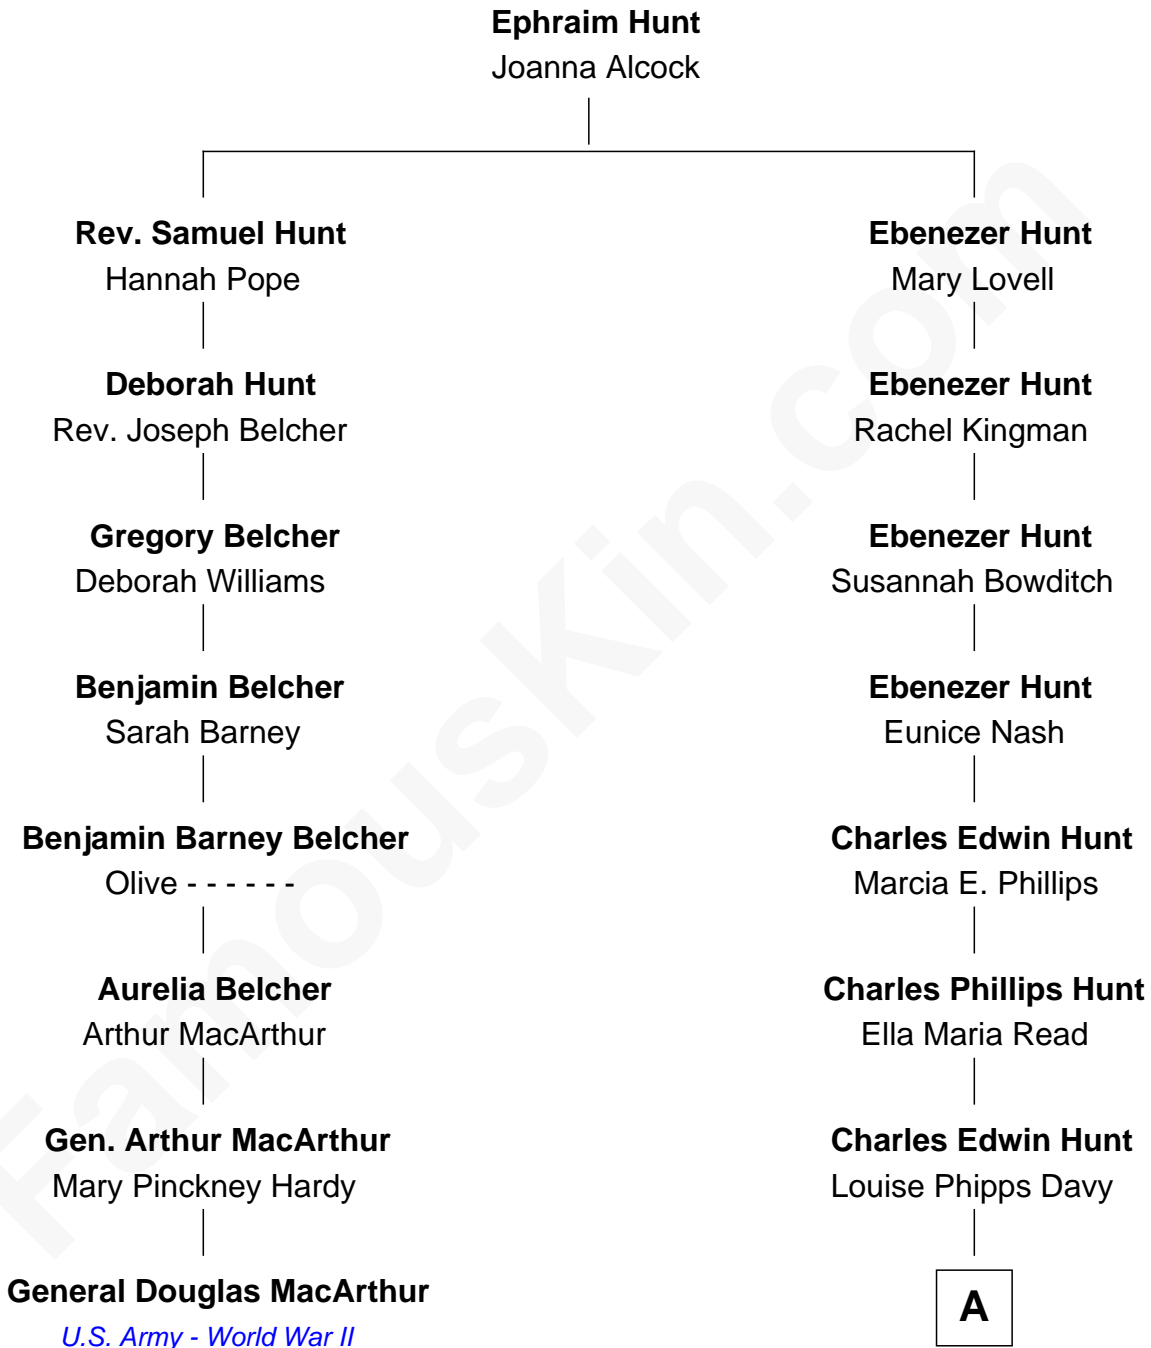

FamousKin.com
Relationship Chart of
General Douglas MacArthur
U.S. Army - World War II

7th cousin 1 time removed of

Linda Hunt
TV and Movie Actress

A

Raymond Davy Hunt

Elsie R. Doying

Linda Hunt

TV and Movie Actress

FamousKin.com