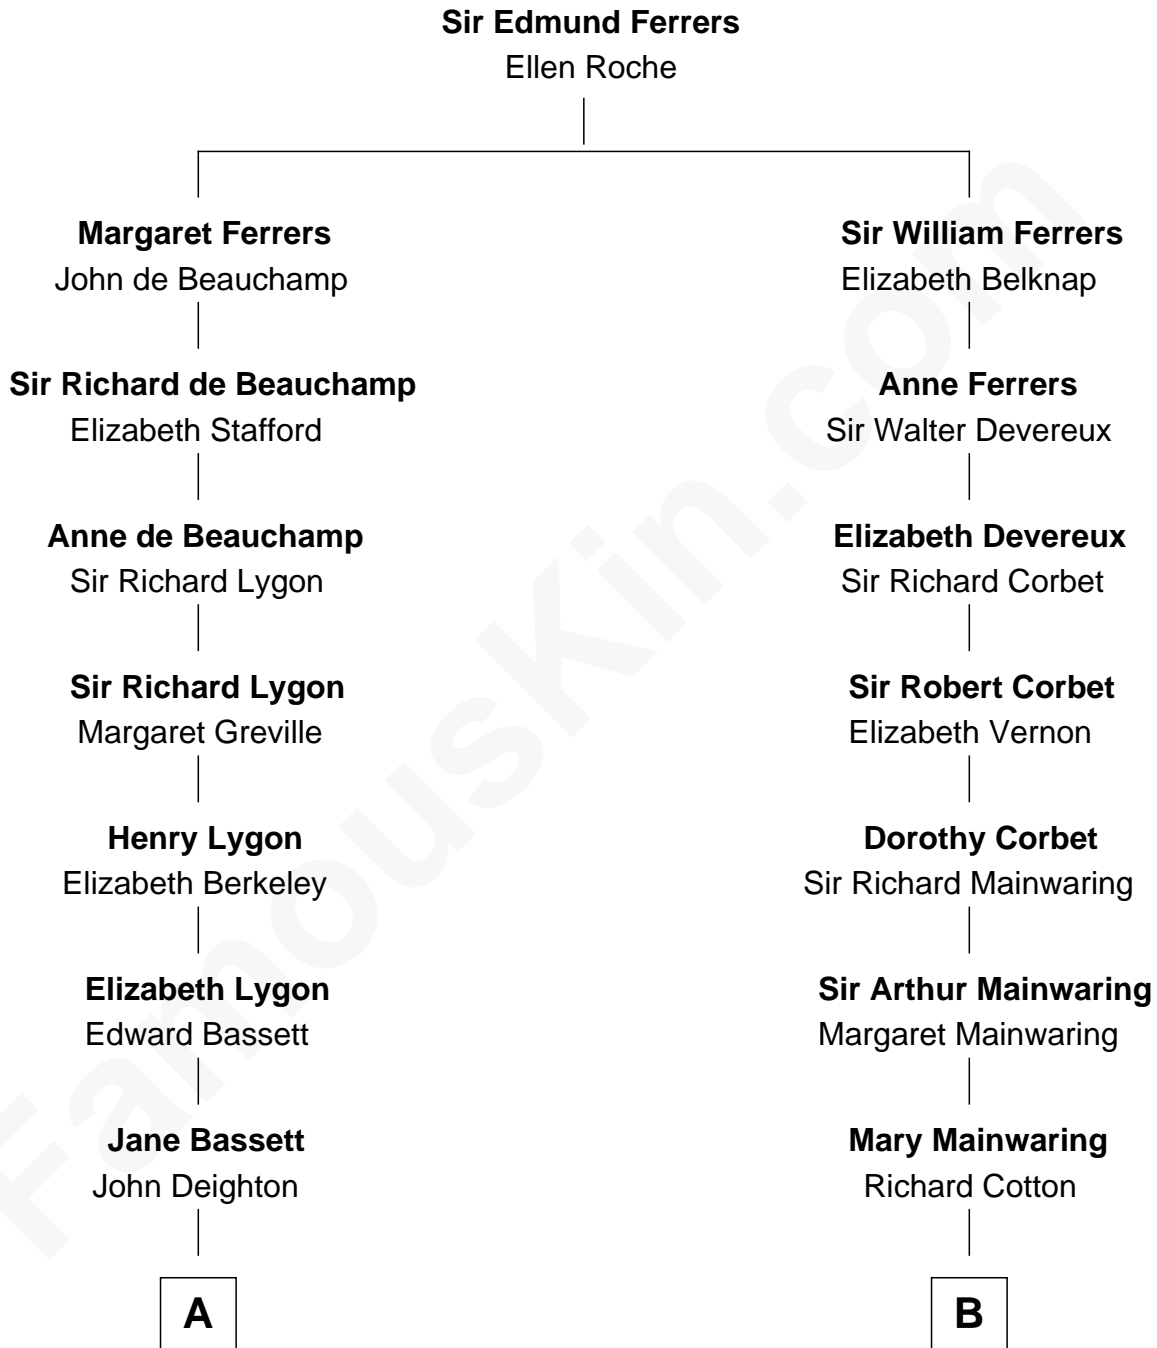

FamousKin.com

Relationship Chart of

General Douglas MacArthur

U.S. Army - World War II

15th cousin 3 times removed of

Elizabeth Montgomery

TV Actress - "Bewitched"

C

Henry Montgomery
Elizabeth Bryan Allen

Elizabeth Montgomery
TV Actress - "Bewitched"

FamousKin.com