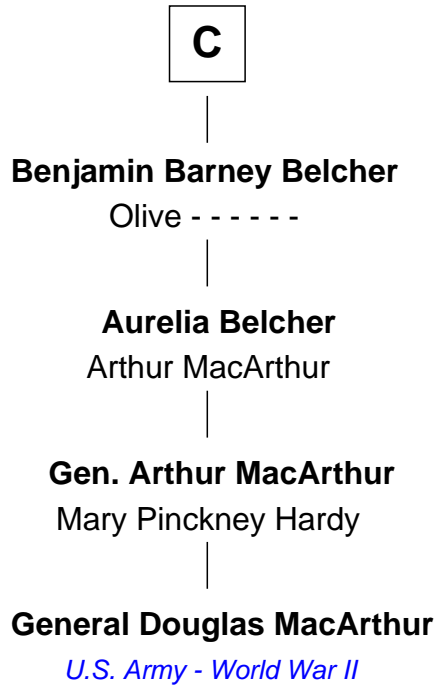

## Relationship Chart of General Douglas MacArthur

*U.S. Army - World War II*

17th cousin 3 times removed of

**Susan B. Anthony**

*Women's Rights Advocate*

**John de Botetourte**

Maud FitzThomas

**Ada de Botetourte**  
Sir John de St. Philibert

**Maud de St. Philibert**  
Sir Warin Trussell

**Maud Trussell**  
Sir John de Hastang

**Maud de Hastang**  
Ralph Stafford

**Sir Humphrey Stafford**  
Elizabeth Burdet

**Sir Humphrey Stafford**  
Eleanor Aylesbury

**Elizabeth Stafford**  
Sir Richard de Beauchamp

**A**

**Thomas de Botetourte**  
Joan de Somery

**John de Botetourte**  
Joyce la Zouche de Mortimer

**Joyce de Botetourte**  
Sir Baldwin Freville

**Sir Baldwin Freville**  
Maude le Scrope

**Elizabeth Freville**  
Sir Thomas Ferrers

**Sir Henry Ferrers**  
Margaret Heckstall

**Elizabeth Ferrers**  
James Clerke

**B**

FamousKin.com