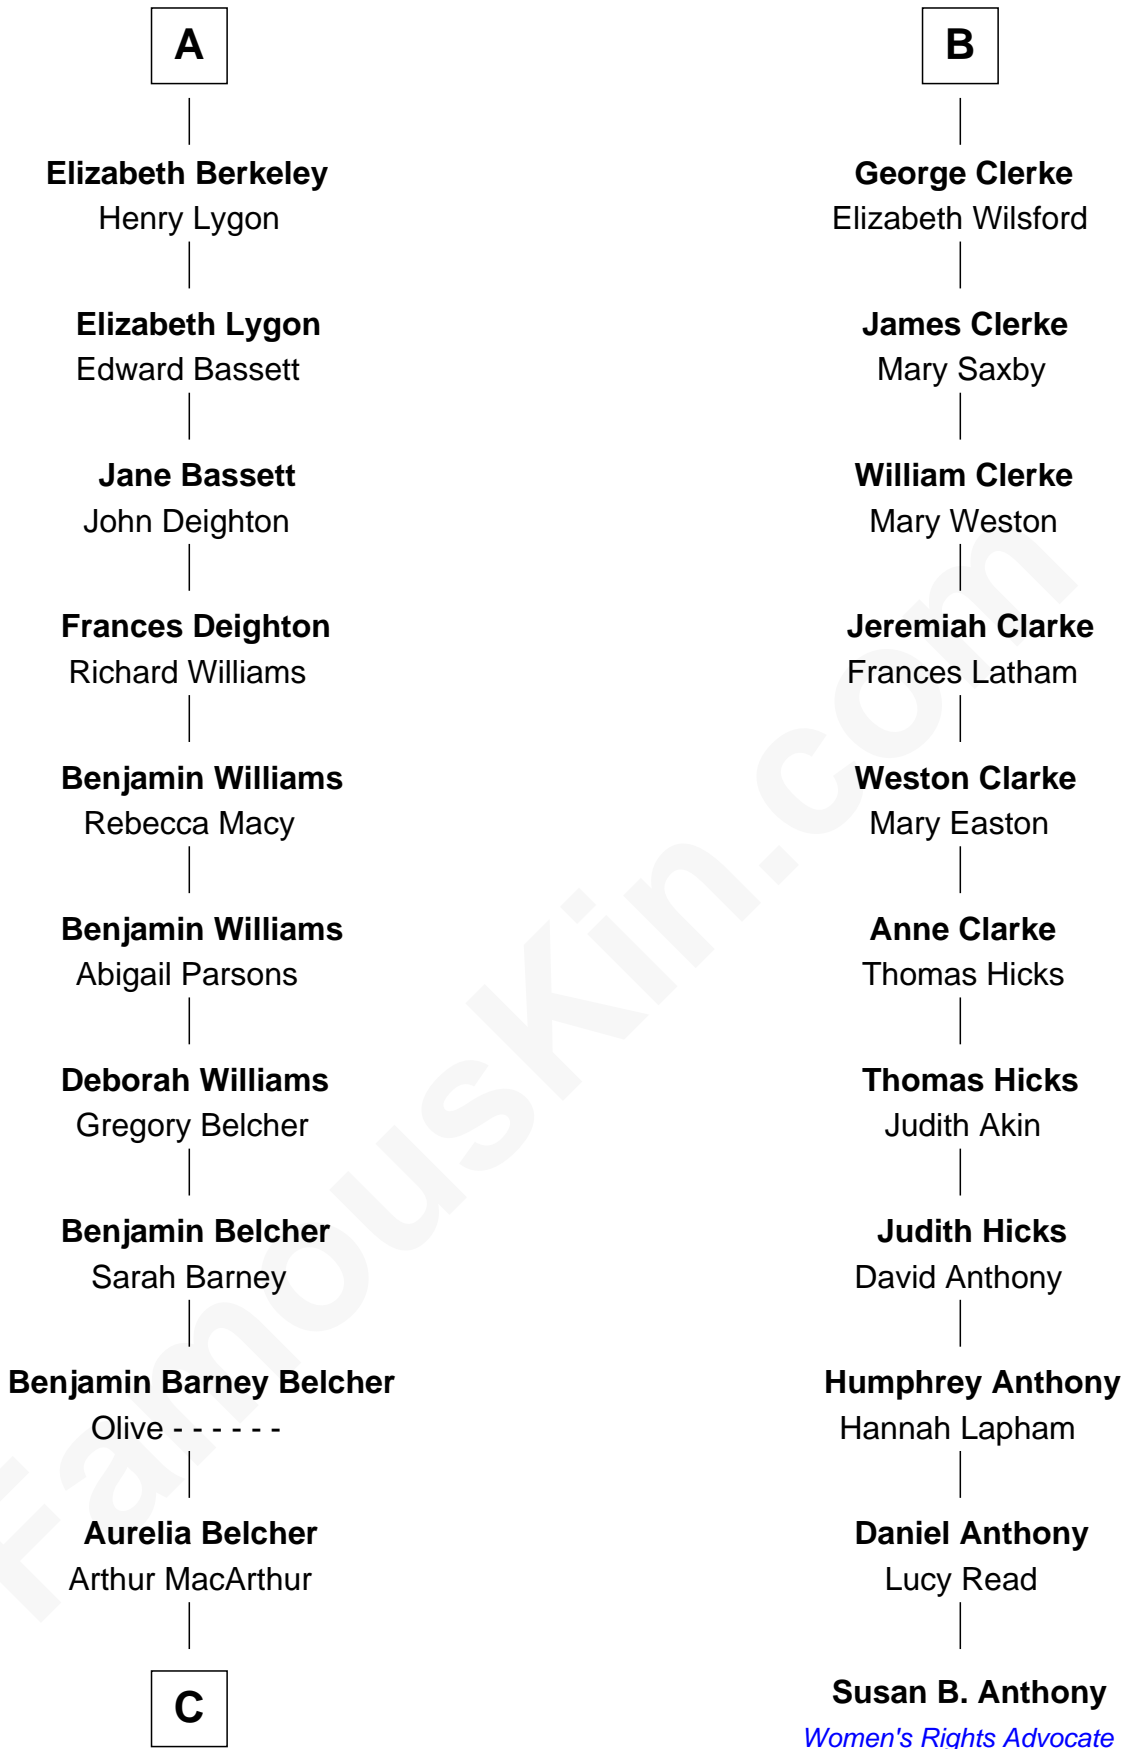

**FamousKin.com**  
**Relationship Chart of**  
**General Douglas MacArthur**

*U.S. Army - World War II*

17th cousin 1 time removed of

**Susan B. Anthony**

*Women's Rights Advocate*

**Bartholomew de Badlesmere**

Margaret de Clare

**Elizabeth de Badlesmere**

Sir William de Bohun

**Elizabeth de Bohun**

Sir Richard Fitzalan

**Elizabeth Fitzalan**

Sir Thomas Mowbray

**Isabel Mowbray**

**Margery de Badlesmere**

Sir William de Ros

**Maud de Roos**

John de Welles

**Margery de Welles**

Stephen le Scrope

**Maude le Scrope**

Sir Baldwin Freville

**Elizabeth Freville**

Sir Thomas Ferrers

**Sir Henry Ferrers**

Margaret Heckstall

**Elizabeth Ferrers**

James Clerke

**B**

**C**