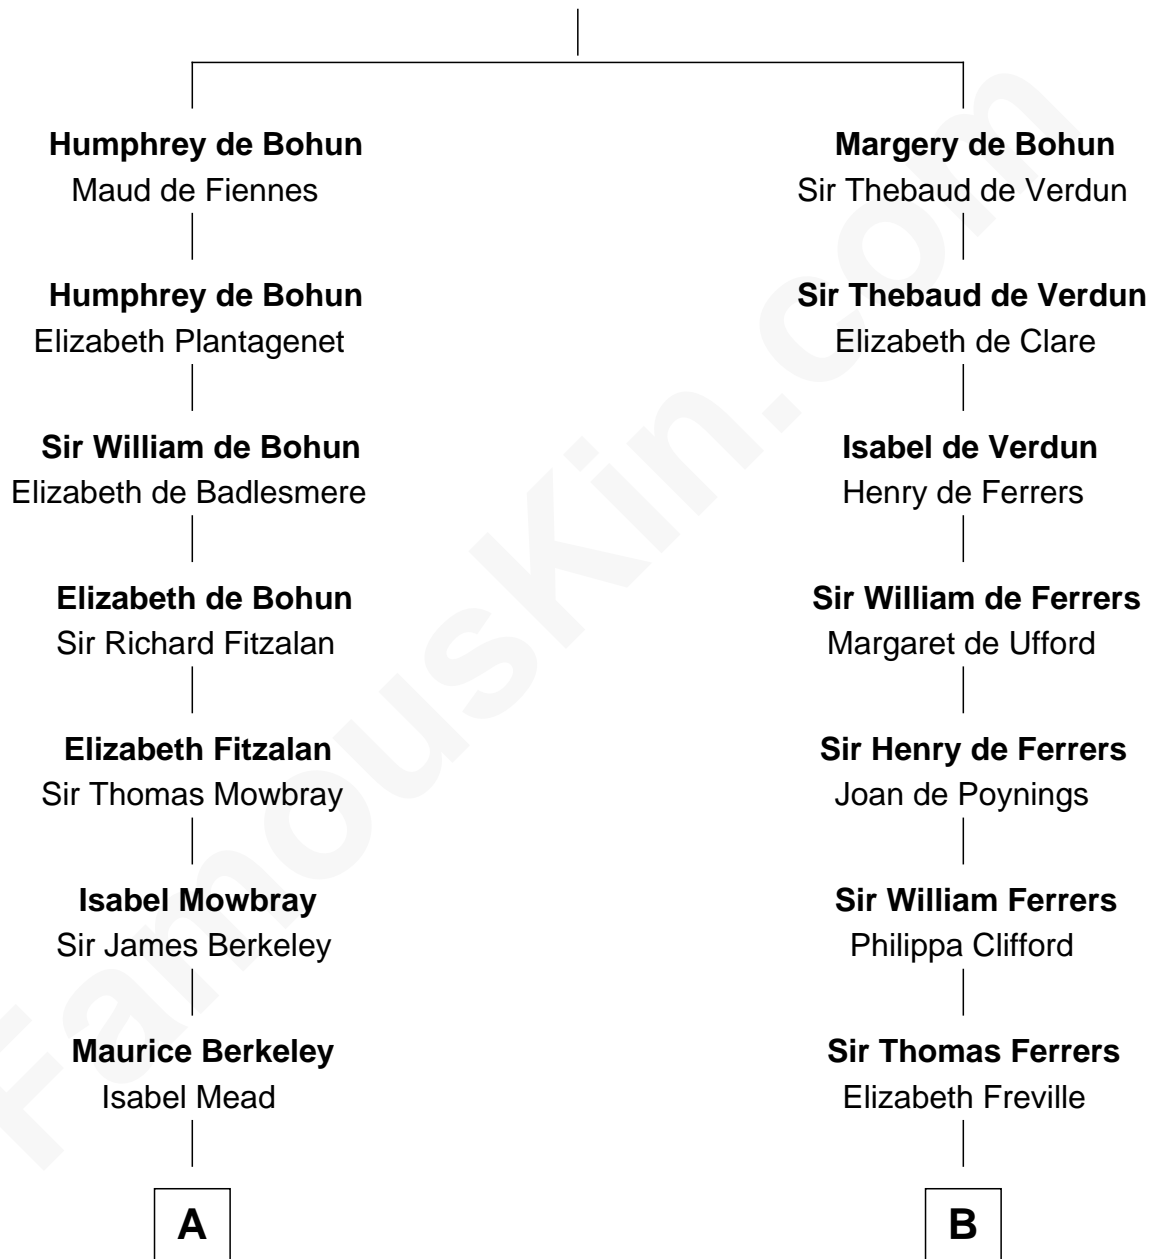

FamousKin.com
Relationship Chart of
General Douglas MacArthur

U.S. Army - World War II

19th cousin 1 time removed of

Susan B. Anthony

Women's Rights Advocate

Sir Humphrey de Bohun

Eleanor de Braiose

FamousKin.com