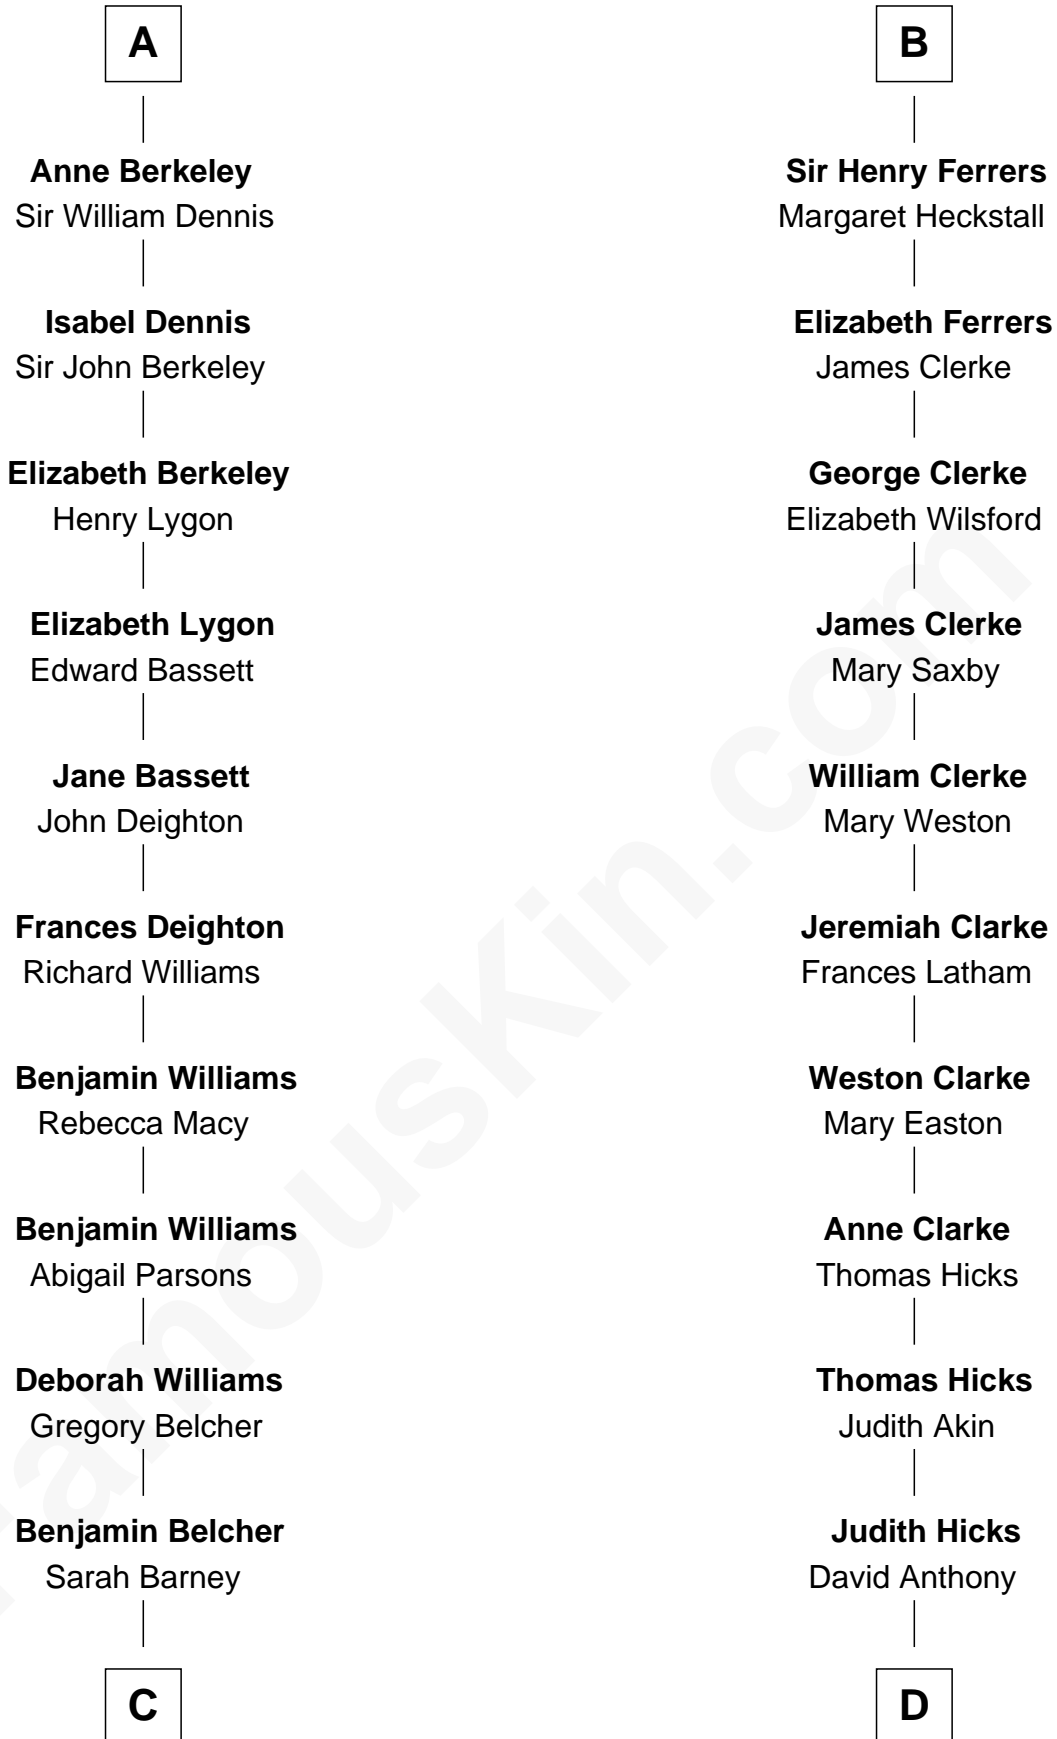

FamousKin.com
Relationship Chart of
General Douglas MacArthur

U.S. Army - World War II

19th cousin 1 time removed of

Susan B. Anthony

Women's Rights Advocate

Sir Humphrey de Bohun

Eleanor de Braiose

FamousKin.com