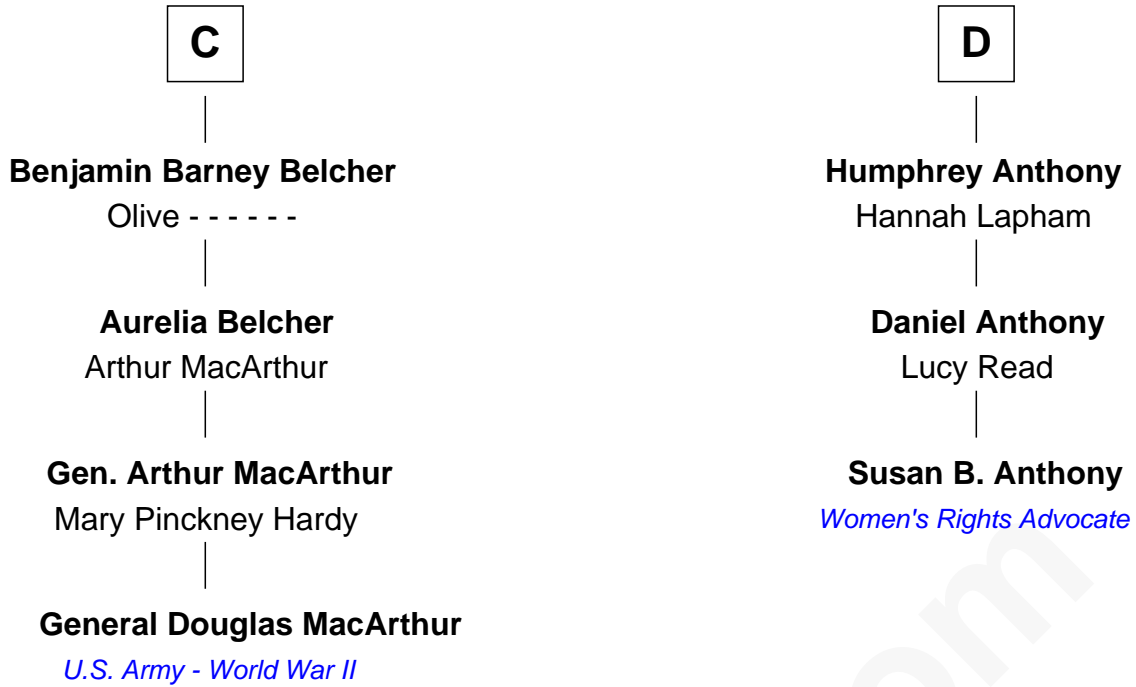

FamousKin.com
Relationship Chart of
General Douglas MacArthur

U.S. Army - World War II

19th cousin 1 time removed of

Susan B. Anthony

Women's Rights Advocate

Sir William de Ferrers

Margaret de Quincy

Joan de Ferrers
 Sir Thomas de Berkeley

Sir Maurice de Berkeley
 Eve la Zouche

Maurice de Berkeley
 Margaret - - - - -

Thomas Berkeley
 Catherine Botetourte

Maurice Berkeley
 Johanna Denham

Maurice Berkeley
 Ellen Montfort

Sir William Berkeley
 Anne Stafford

A

Sir William de Ferrers
 Anne Duward

Sir William de Ferrers
 de Segrave

Henry de Ferrers
 Isabel de Verdun

Sir William de Ferrers
 Margaret de Ufford

Sir Henry de Ferrers
 Joan de Poynings

Sir William Ferrers
 Philippa Clifford

Sir Thomas Ferrers
 Elizabeth Freville

B

FamousKin.com