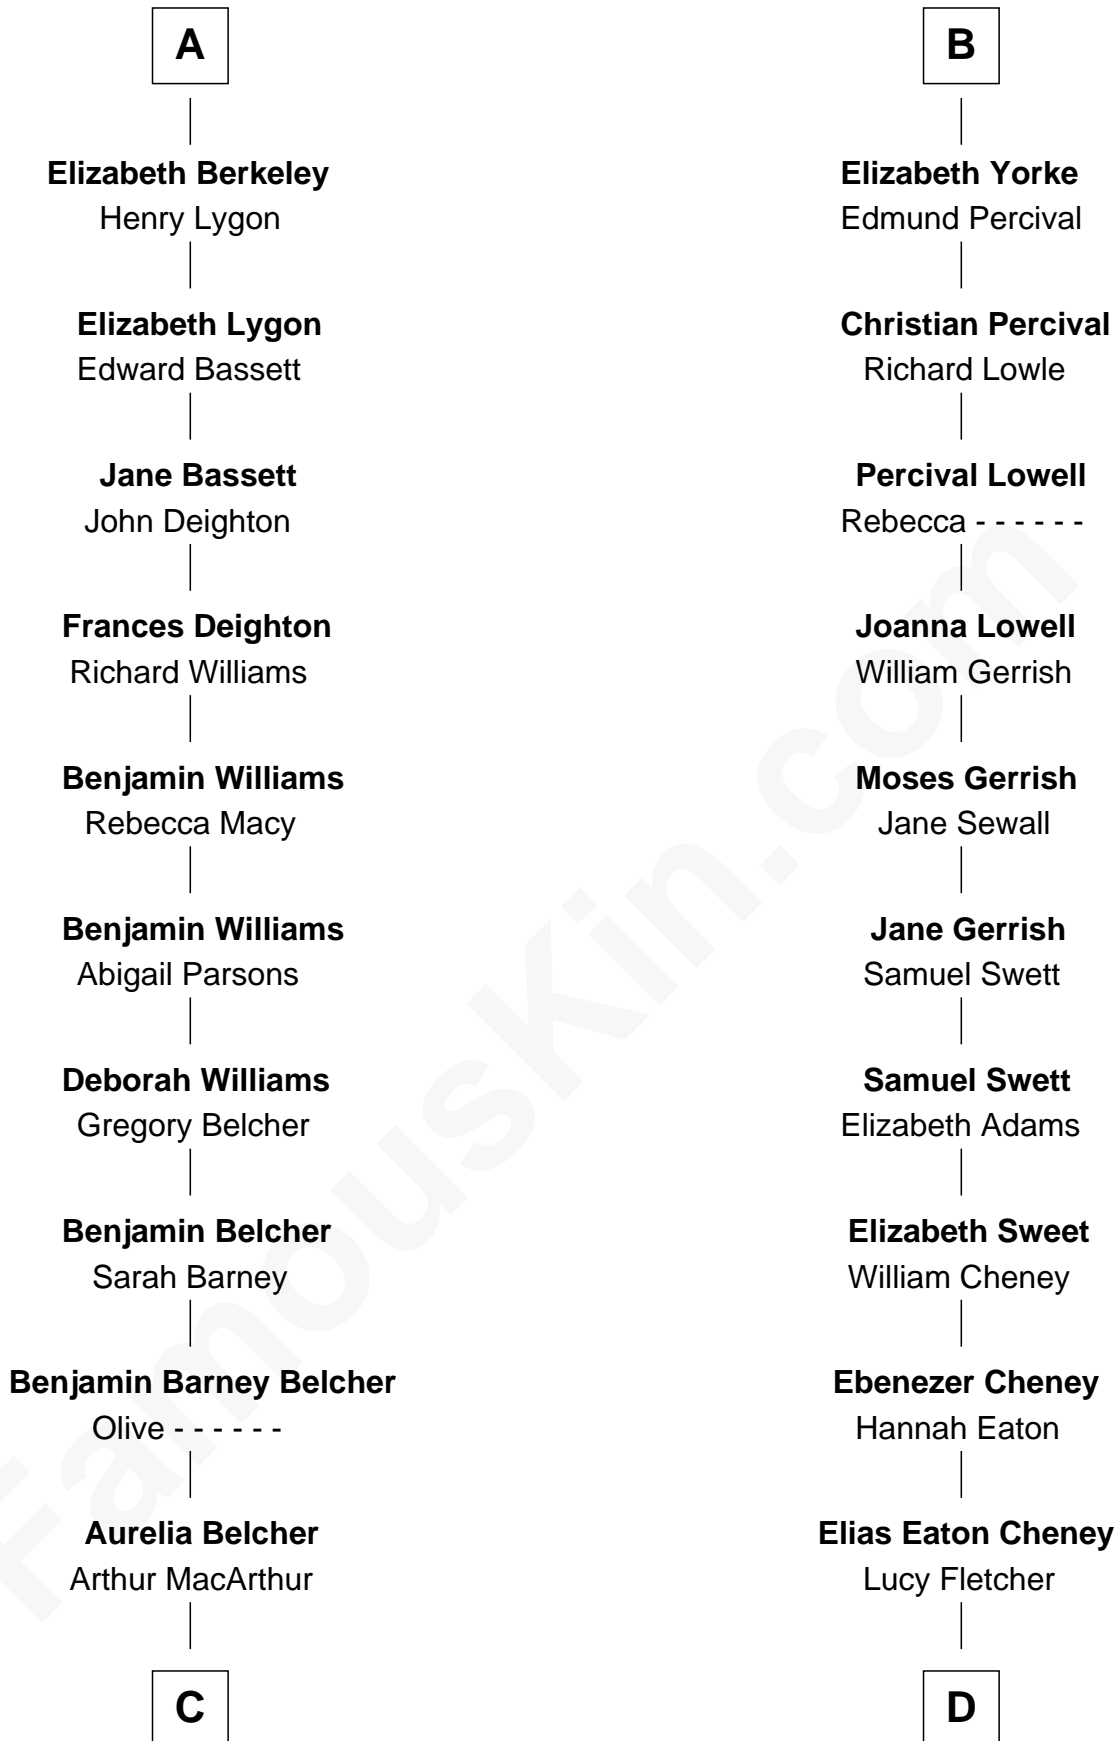

**FamousKin.com**  
**Relationship Chart of**  
**General Douglas MacArthur**  
*U.S. Army - World War II*

**18th cousin 2 times removed of**

**Dick Cheney**  
*46th U.S. Vice-President*

**C**

**Gen. Arthur MacArthur**

Mary Pinckney Hardy

**General Douglas MacArthur**

*U.S. Army - World War II*

**D**

**Samuel Fletcher Cheney**

Ella A. Phillips

**Thomas Herbert Cheney**

Margaret E. Tyler

**Richard Herbert Cheney**

Marge Lorraine Dickey

**Dick Cheney**

*46th U.S. Vice-President*

FamousKin.com