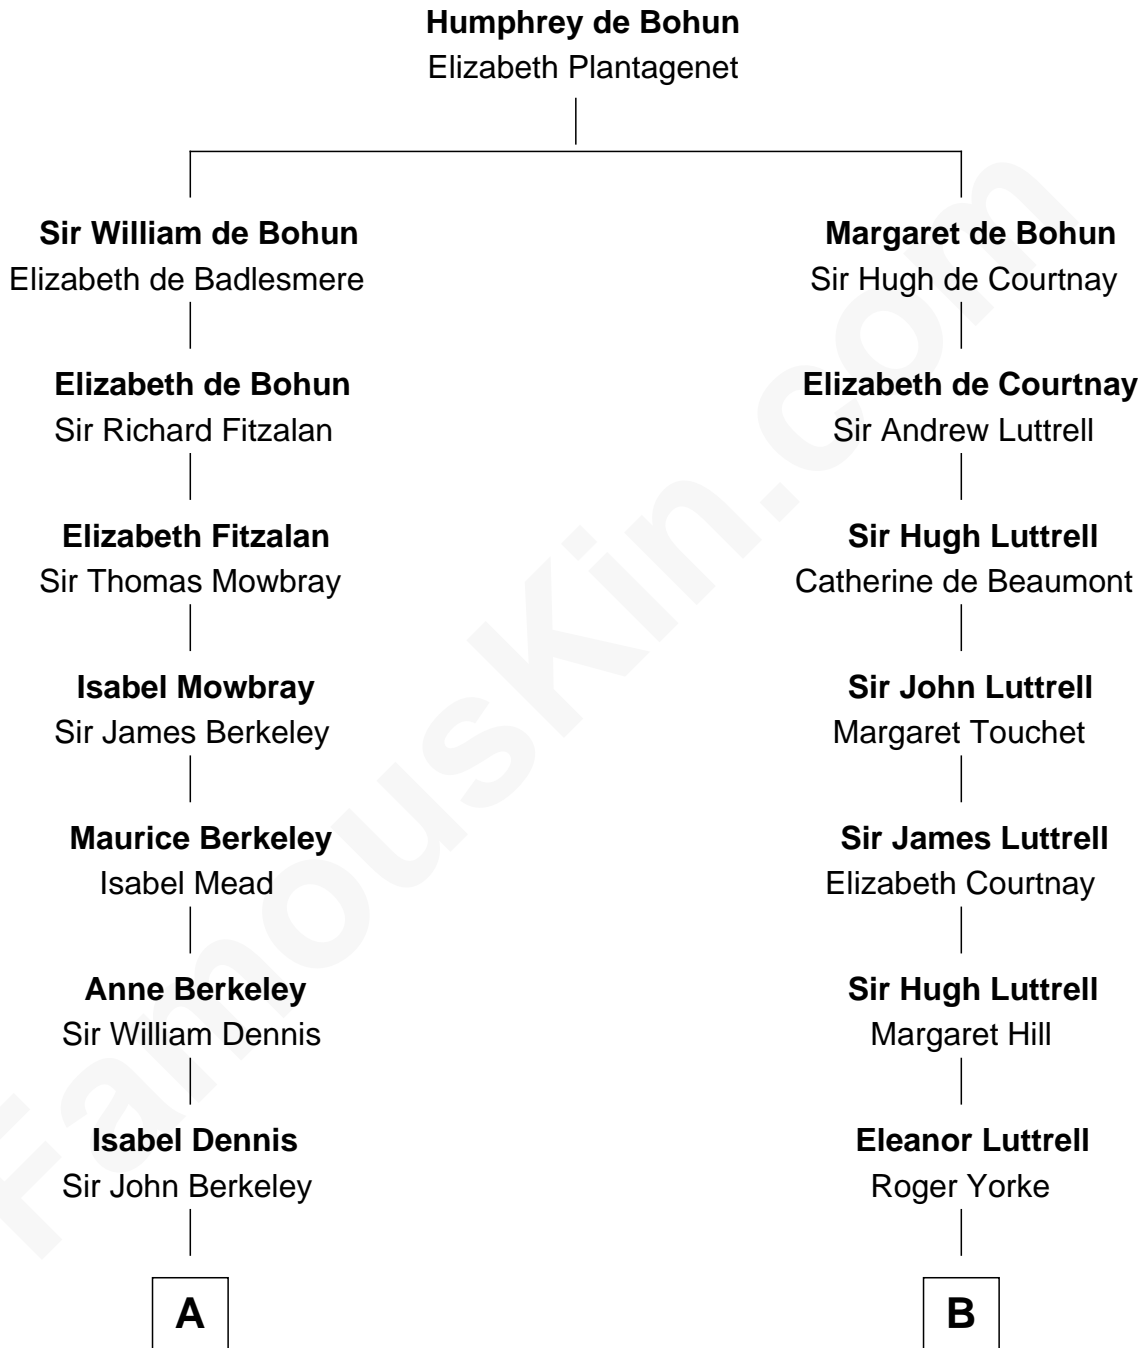

**FamousKin.com**  
**Relationship Chart of**  
**General Douglas MacArthur**  
*U.S. Army - World War II*

**18th cousin 2 times removed of**

**Dick Cheney**  
*46th U.S. Vice-President*

**C**

**Gen. Arthur MacArthur**

Mary Pinckney Hardy

**General Douglas MacArthur**

*U.S. Army - World War II*

**D**

**Samuel Fletcher Cheney**

Ella A. Phillips

**Thomas Herbert Cheney**

Margaret E. Tyler

**Richard Herbert Cheney**

Marge Lorraine Dickey

**Dick Cheney**

*46th U.S. Vice-President*

FamousKin.com