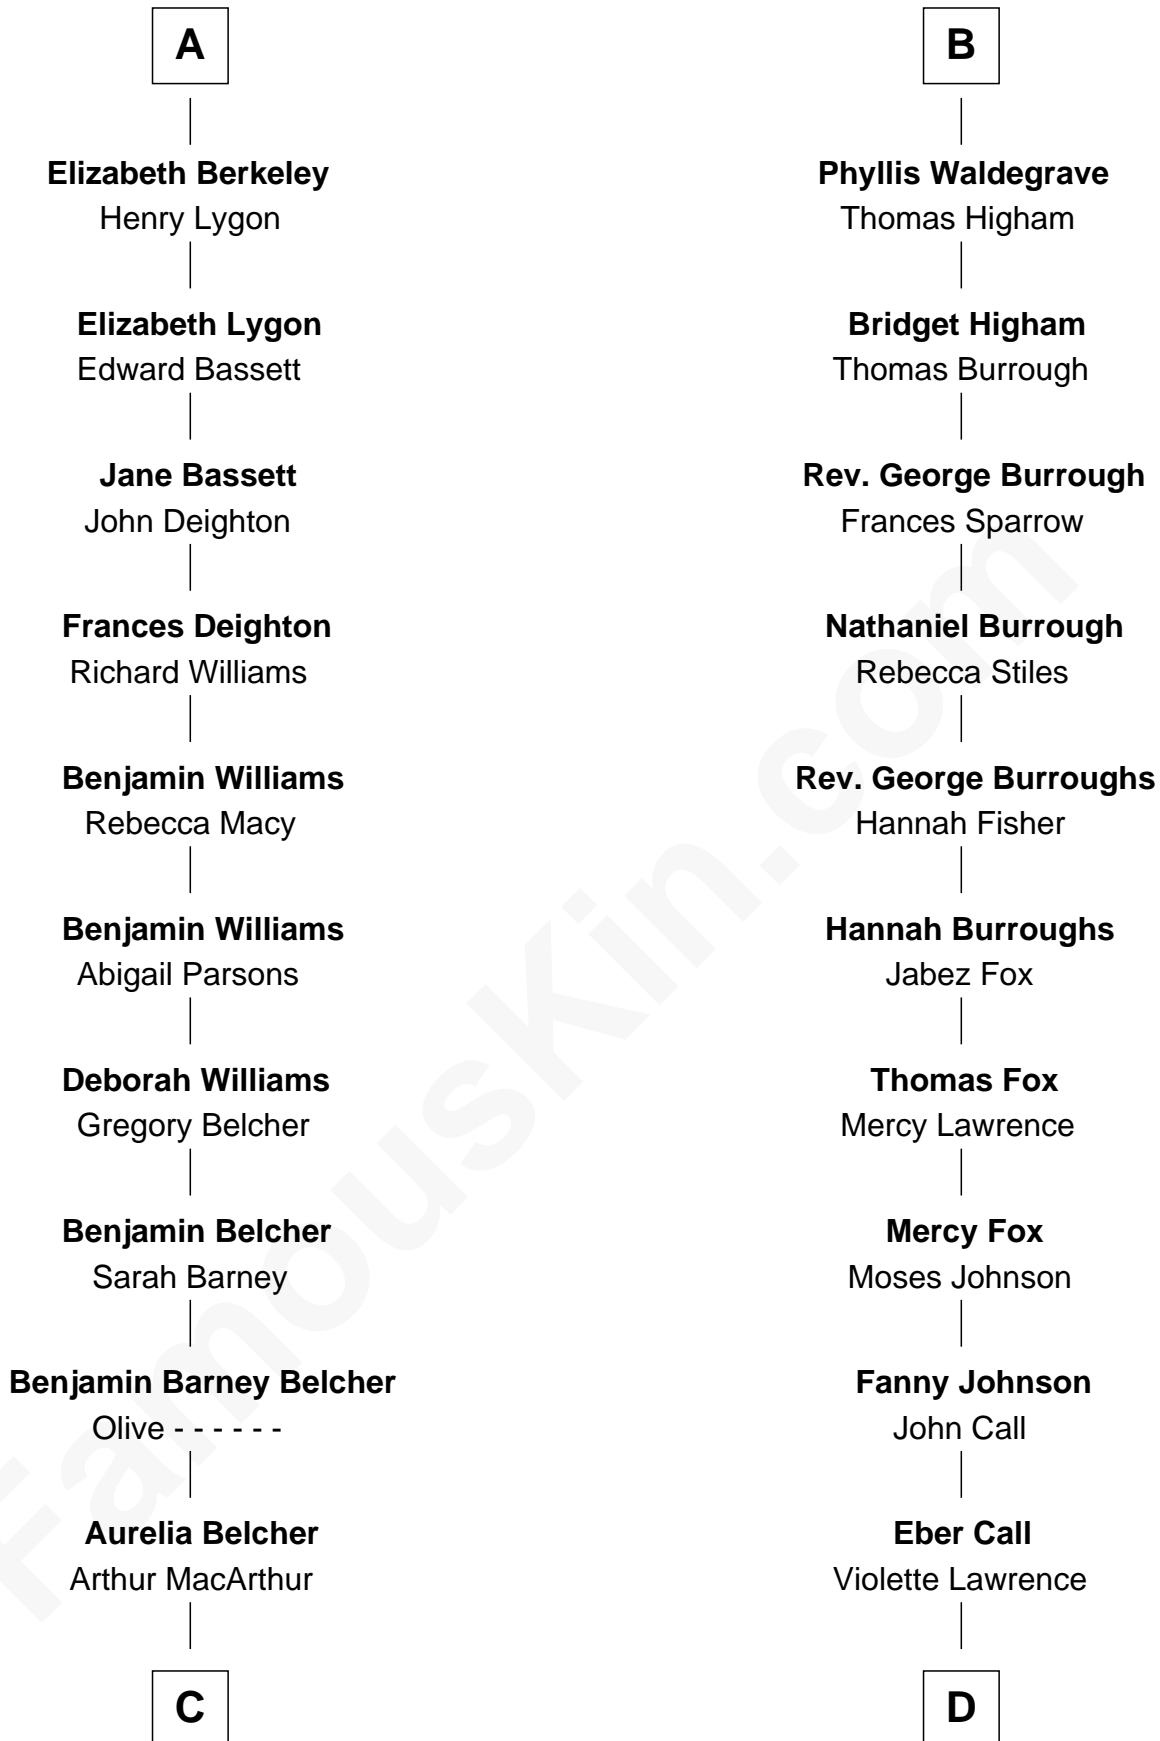

FamousKin.com
Relationship Chart of
General Douglas MacArthur
U.S. Army - World War II

18th cousin 1 time removed of

Walt Disney
Co-Founder of The Walt Disney Company

C

Gen. Arthur MacArthur

Mary Pinckney Hardy

General Douglas MacArthur

U.S. Army - World War II

D

Charles Call

Henrietta Gross

Flora Call

Elias Charles Disney

Walt Disney