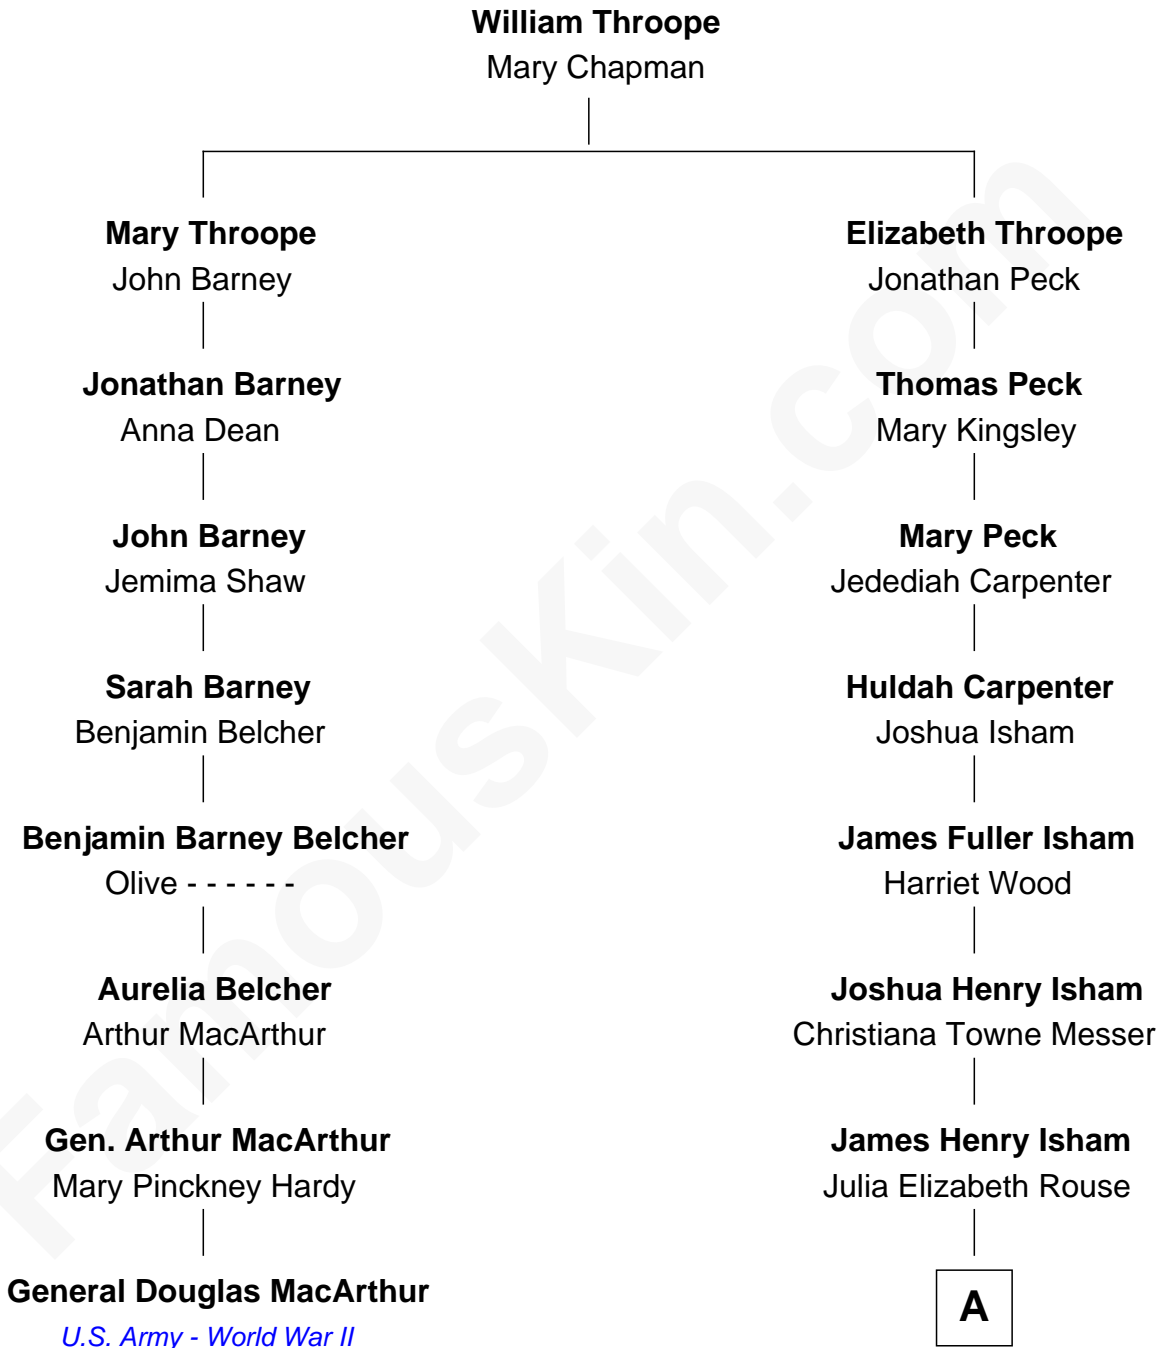

FamousKin.com

Relationship Chart of General Douglas MacArthur

U.S. Army - World War II

7th cousin 2 times removed of

Mark Isham

Musician, Film Composer

A

Howard Fuller Isham
Laura Wilkinson Ware

Howard Fuller Isham
Patricia Jane Hammond

Mark Isham
Musician, Film Composer

FamousKin.com