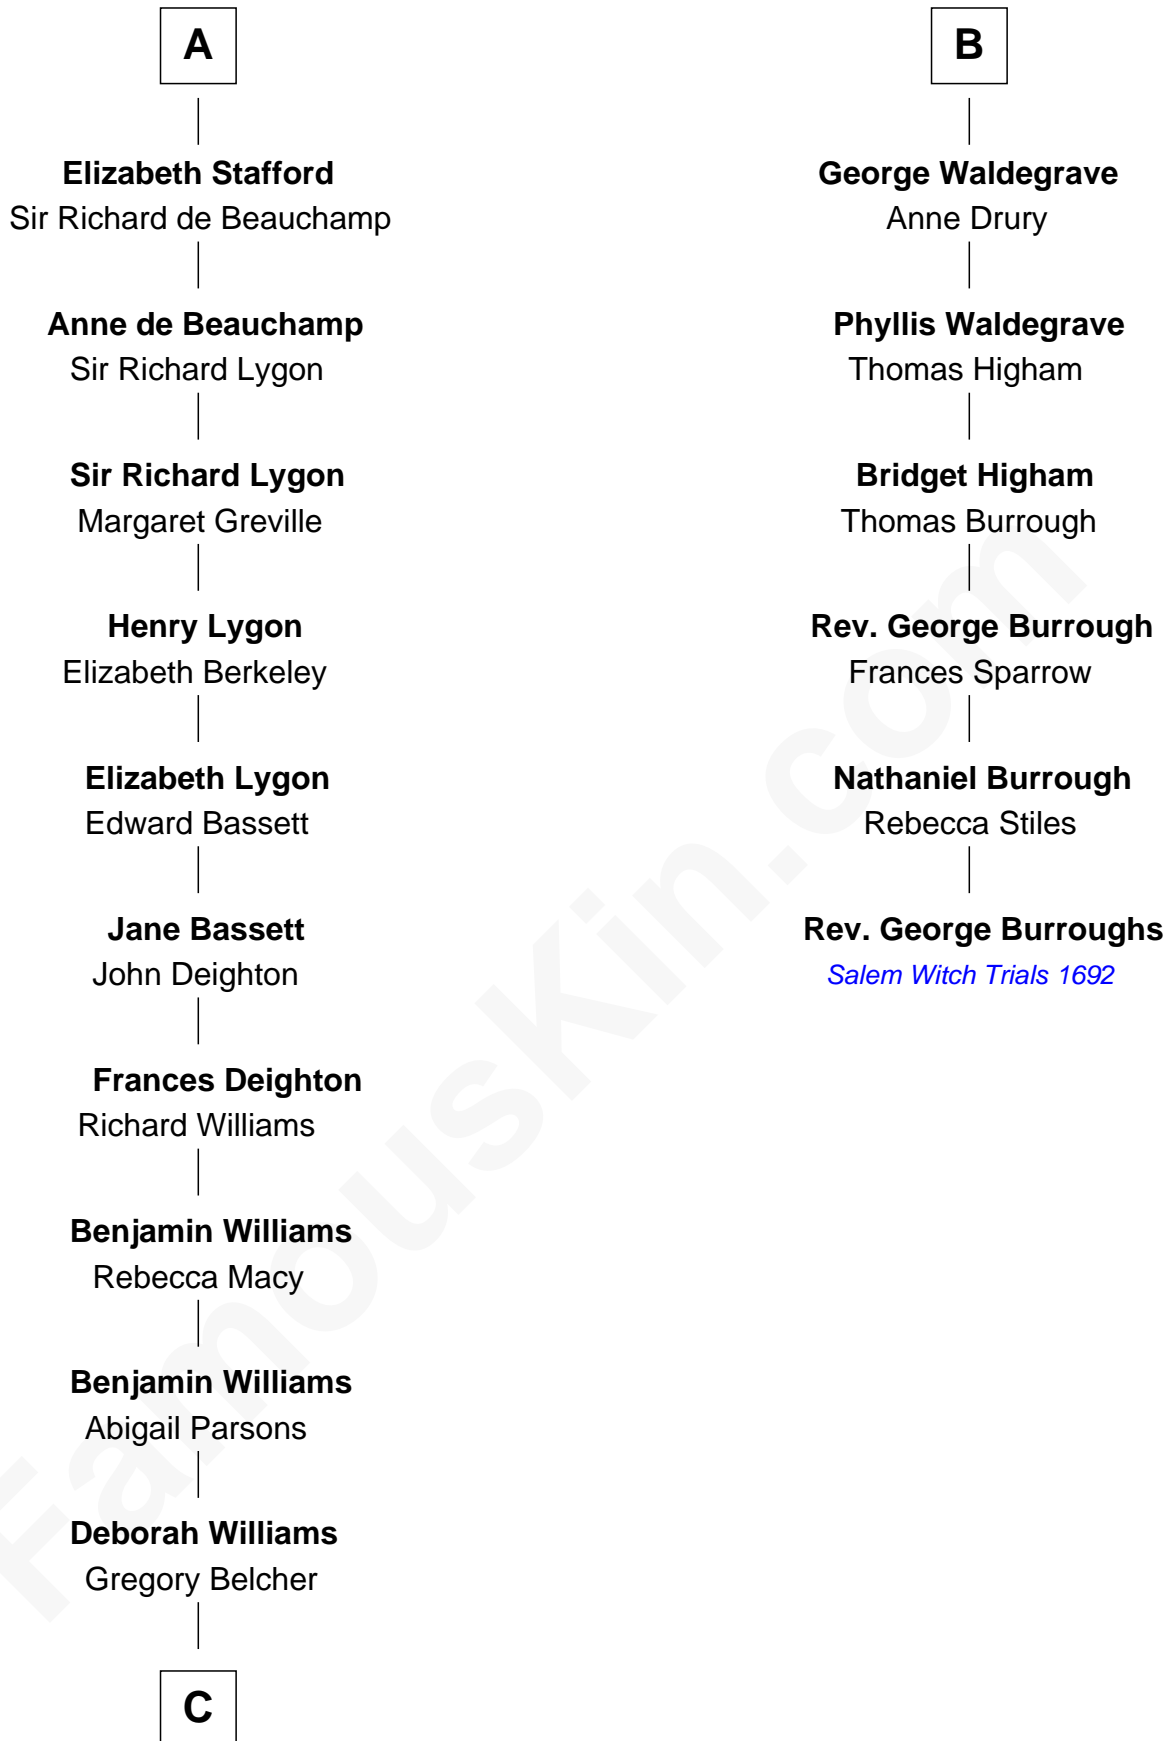

FamousKin.com
Relationship Chart of
General Douglas MacArthur

U.S. Army - World War II

12th cousin 9 times removed of

Rev. George Burroughs

Executed for Witchcraft, Salem 1692

FamousKin.com