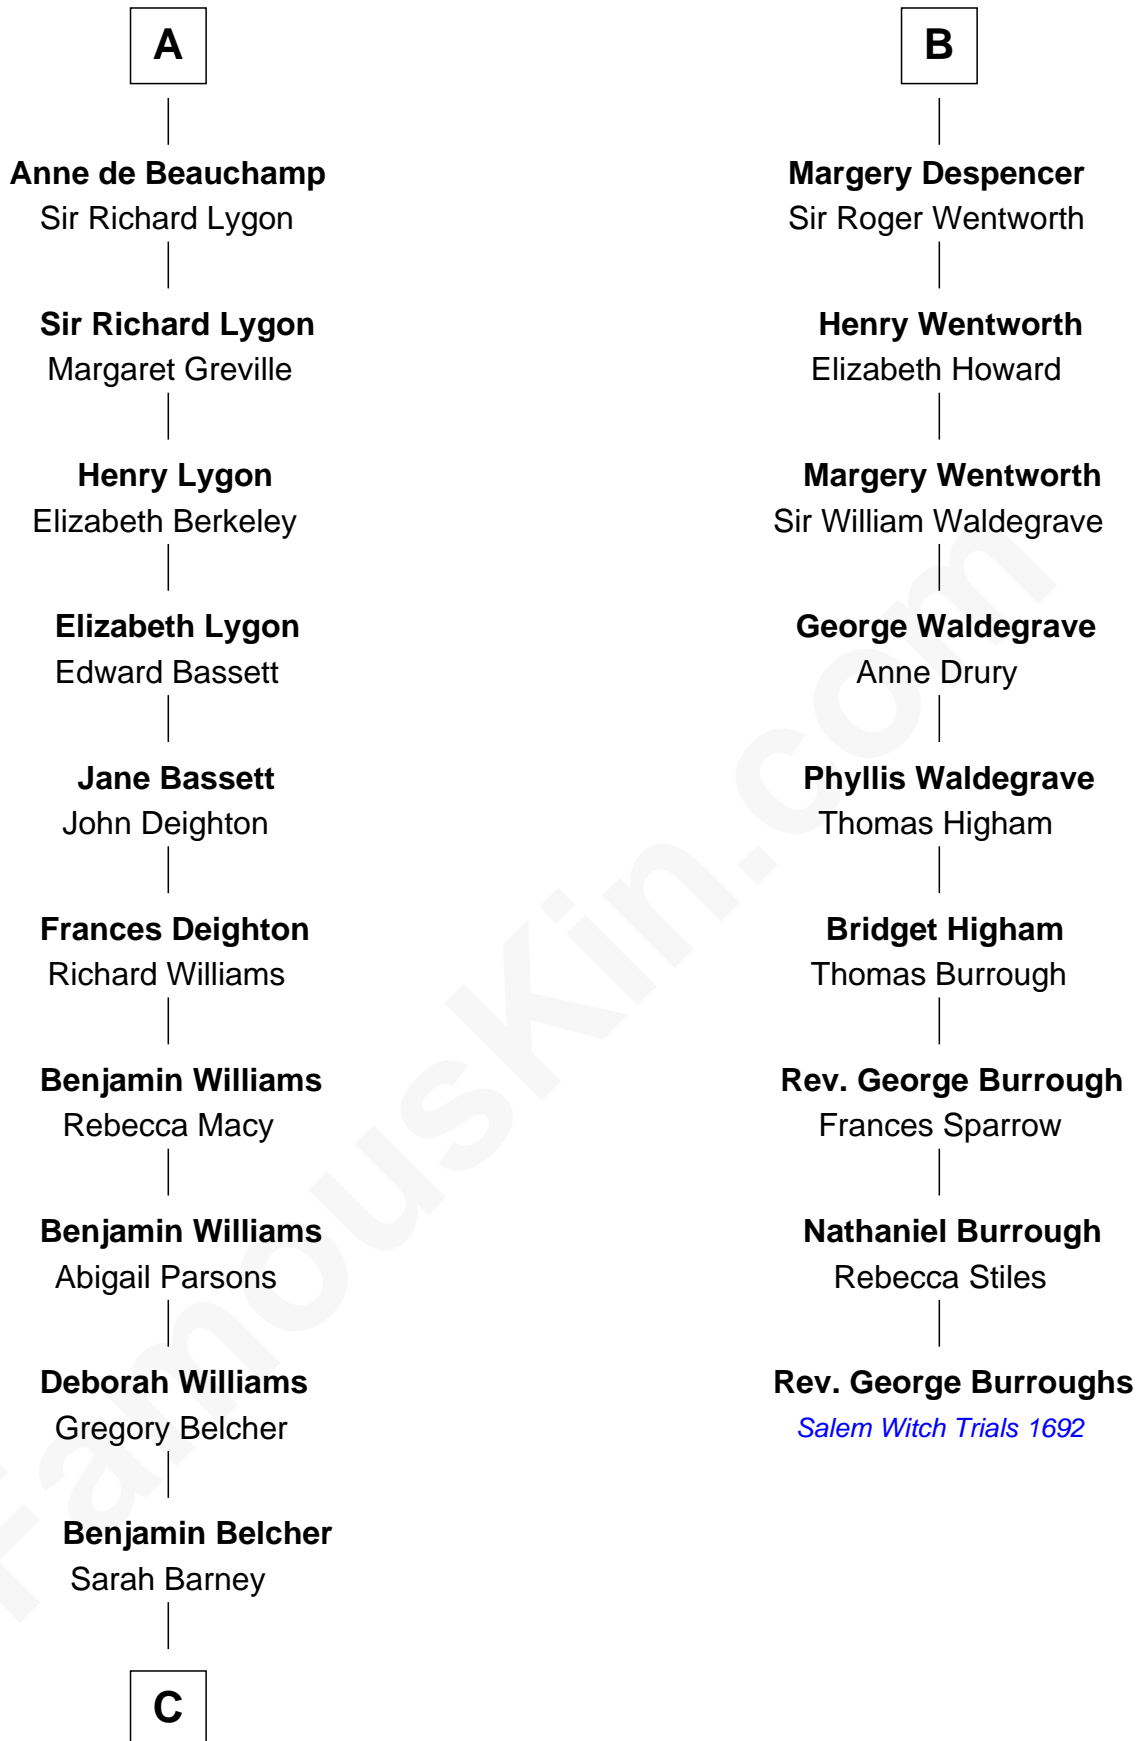

FamousKin.com
Relationship Chart of
General Douglas MacArthur
U.S. Army - World War II

15th cousin 5 times removed of

Rev. George Burroughs
Executed for Witchcraft, Salem 1692

FamousKin.com